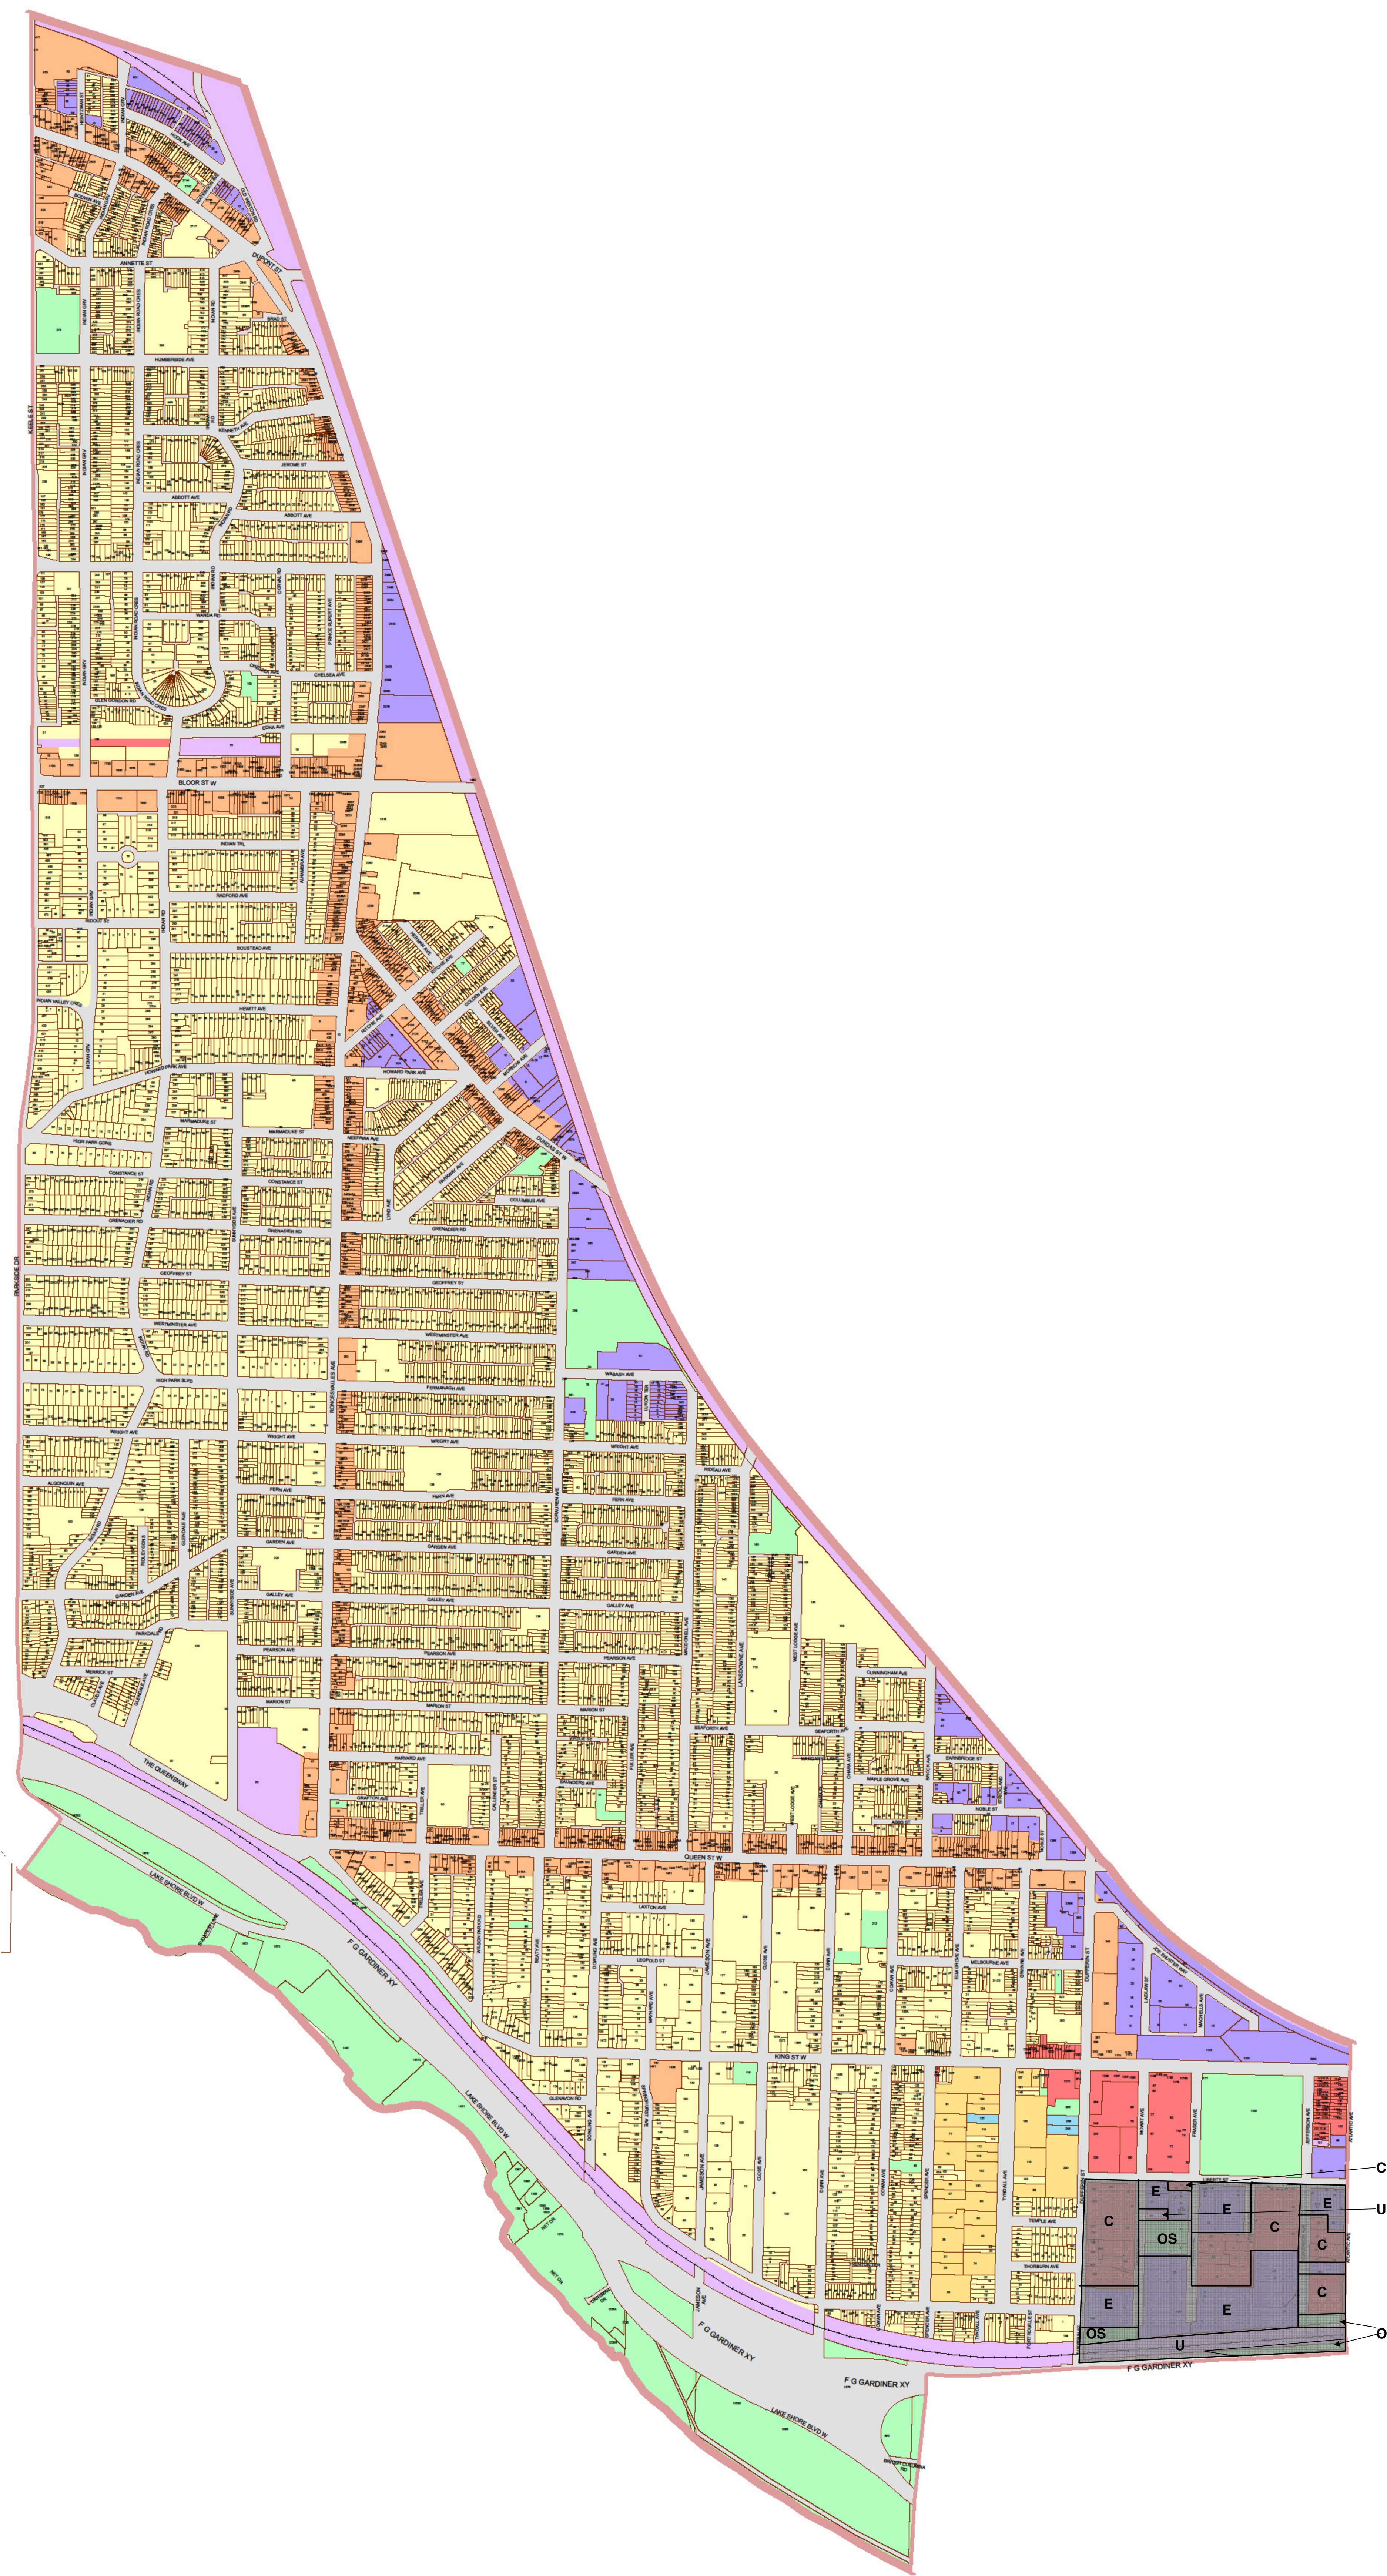

City of Toronto Municipal Code Chapter 694 - Signs - Schedule 'A'

Ward 14:

Parkdale-High Park

Key Map

Legend:

	Residential District		Utility District
	Residential Apartment District		Gardiner Gateway Special Sign District
	Commercial District		Chinatown Special Sign District
	Commercial Residential District		Downtown Yonge Special Sign District
	Employment Industrial District		Dundas Square Special Sign District
	Employment Industrial Office District		University Avenue Special Sign District
	Institutional District		City Hall and Nathan Phillips Square Special Sign District
	Open Space District		