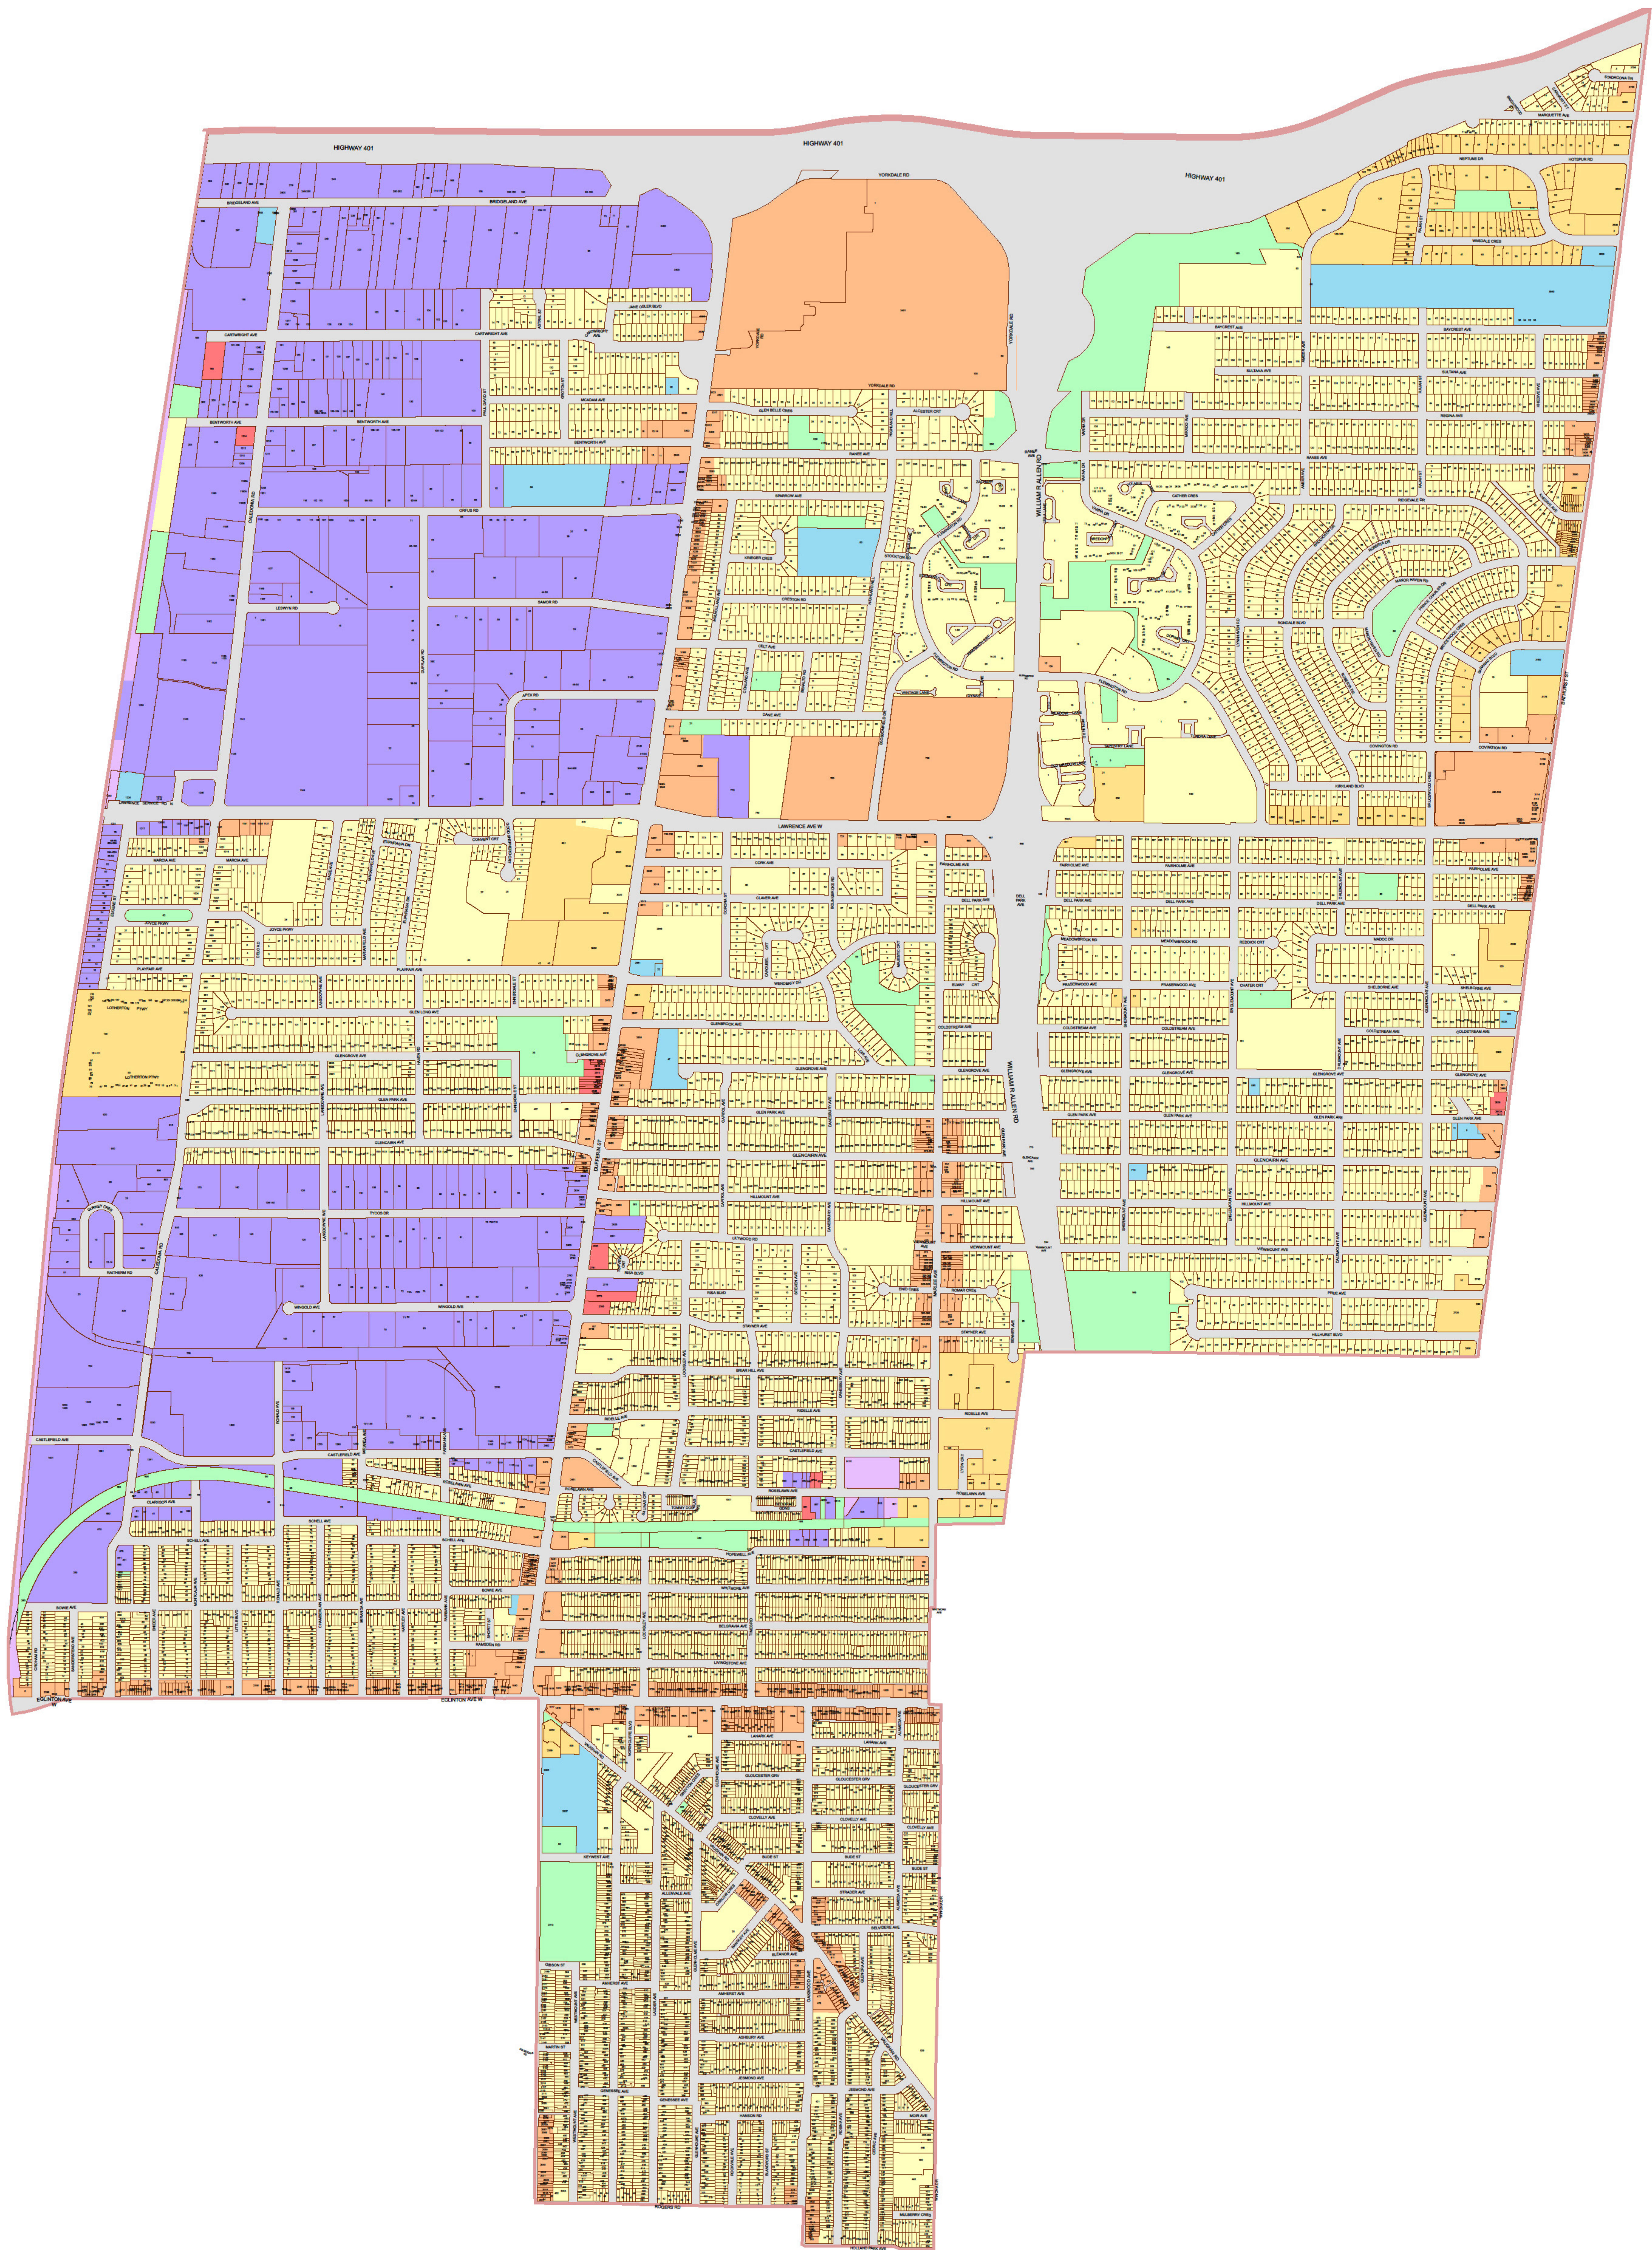

# City of Toronto Municipal Code Chapter 694 - Signs - Schedule 'A'

## Ward 15:

Eglinton-Lawrence

Key Map

## Legend:

	Residential District		Utility District
	Residential Apartment District		Gardiner Gateway Special Sign District
	Commercial District		Chinatown Special Sign District
	Commercial Residential District		Downtown Yonge Special Sign District
	Employment Industrial District		Dundas Square Special Sign District
	Employment Industrial Office District		University Avenue Special Sign District
	Institutional District		City Hall and Nathan Phillips Square Special Sign District
	Open Space District		