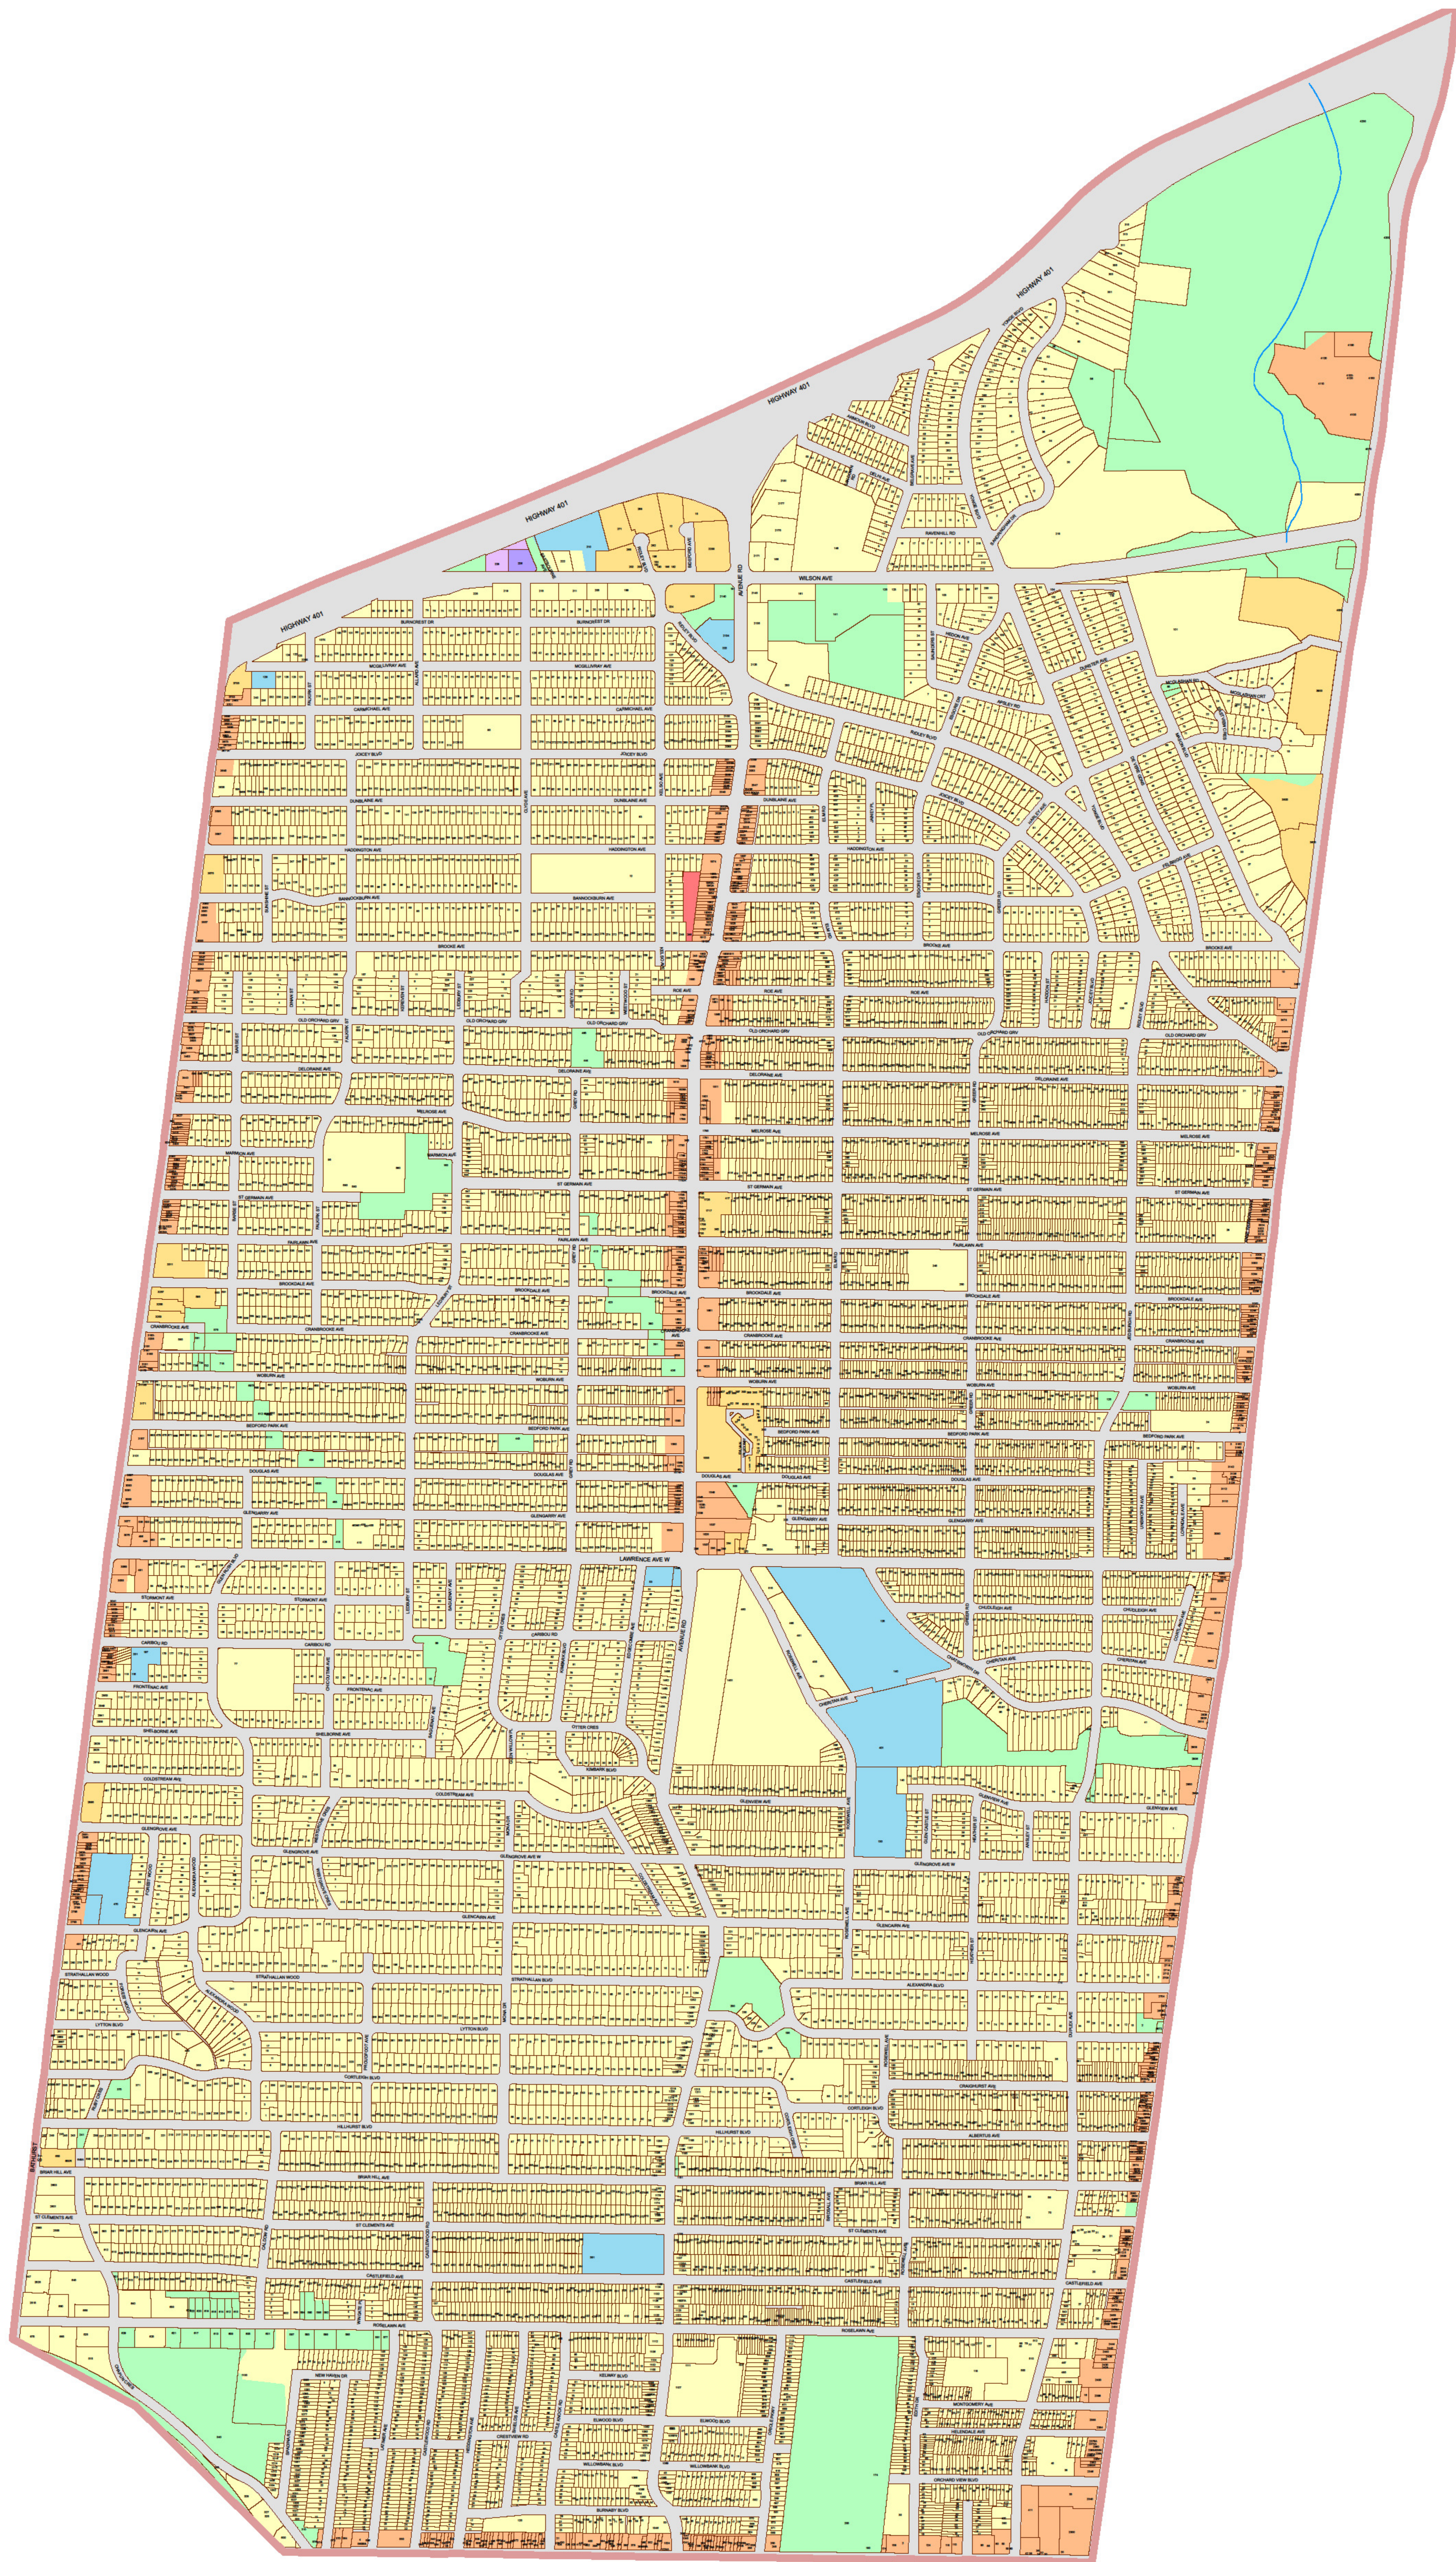

# City of Toronto Municipal Code Chapter 694 - Signs - Schedule 'A'

## Ward 16: Eglinton-Lawrence

Key Map

## Legend:

	Residential District		Utility District
	Residential Apartment District		Gardiner Gateway Special Sign District
	Commercial District		Chinatown Special Sign District
	Commercial Residential District		Downtown Yonge Special Sign District
	Employment Industrial District		Dundas Square Special Sign District
	Employment Industrial Office District		University Avenue Special Sign District
	Institutional District		City Hall and Nathan Phillips Square Special Sign District
	Open Space District		