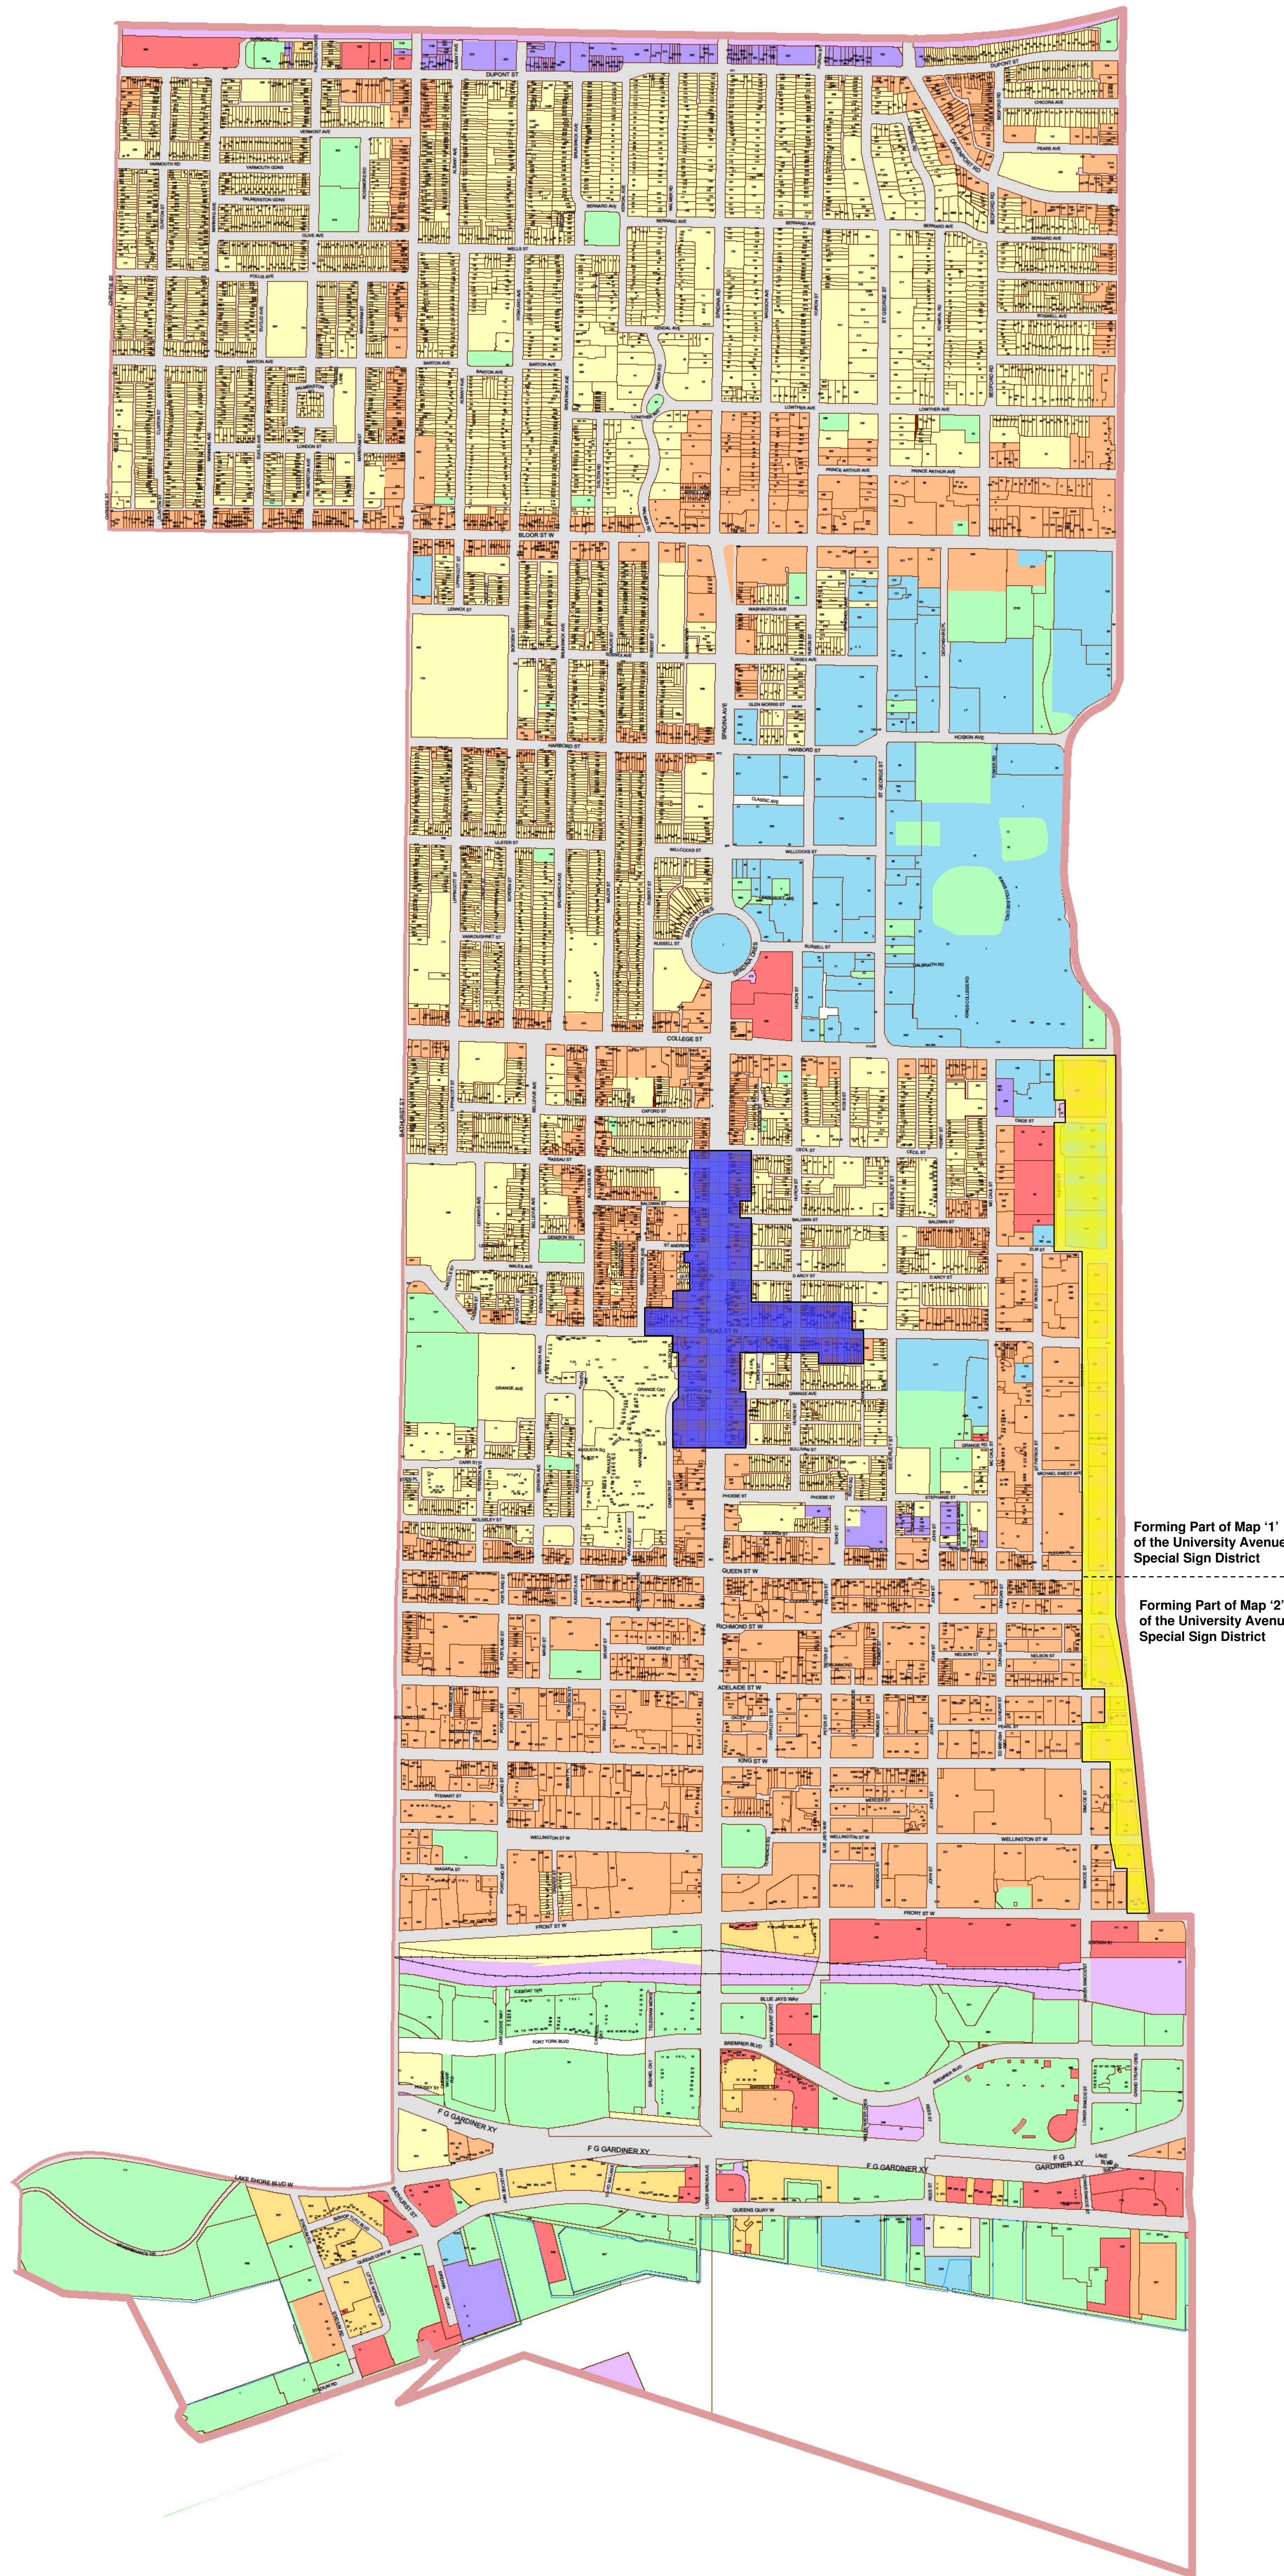

City of Toronto Municipal Code Chapter 694 - Signs - Schedule 'A'

Ward 20:

Trinity-Spadina

Key Map

Legend:

	Residential District		Utility District
	Residential Apartment District		Gardiner Gateway Special Sign District
	Commercial District		Chinatown Special Sign District
	Commercial Residential District		Downtown Yonge Special Sign District
	Employment Industrial District		Dundas Square Special Sign District
	Employment Industrial Office District		University Avenue Special Sign District
	Institutional District		City Hall and Nathan Phillips Square Special Sign District
	Open Space District		