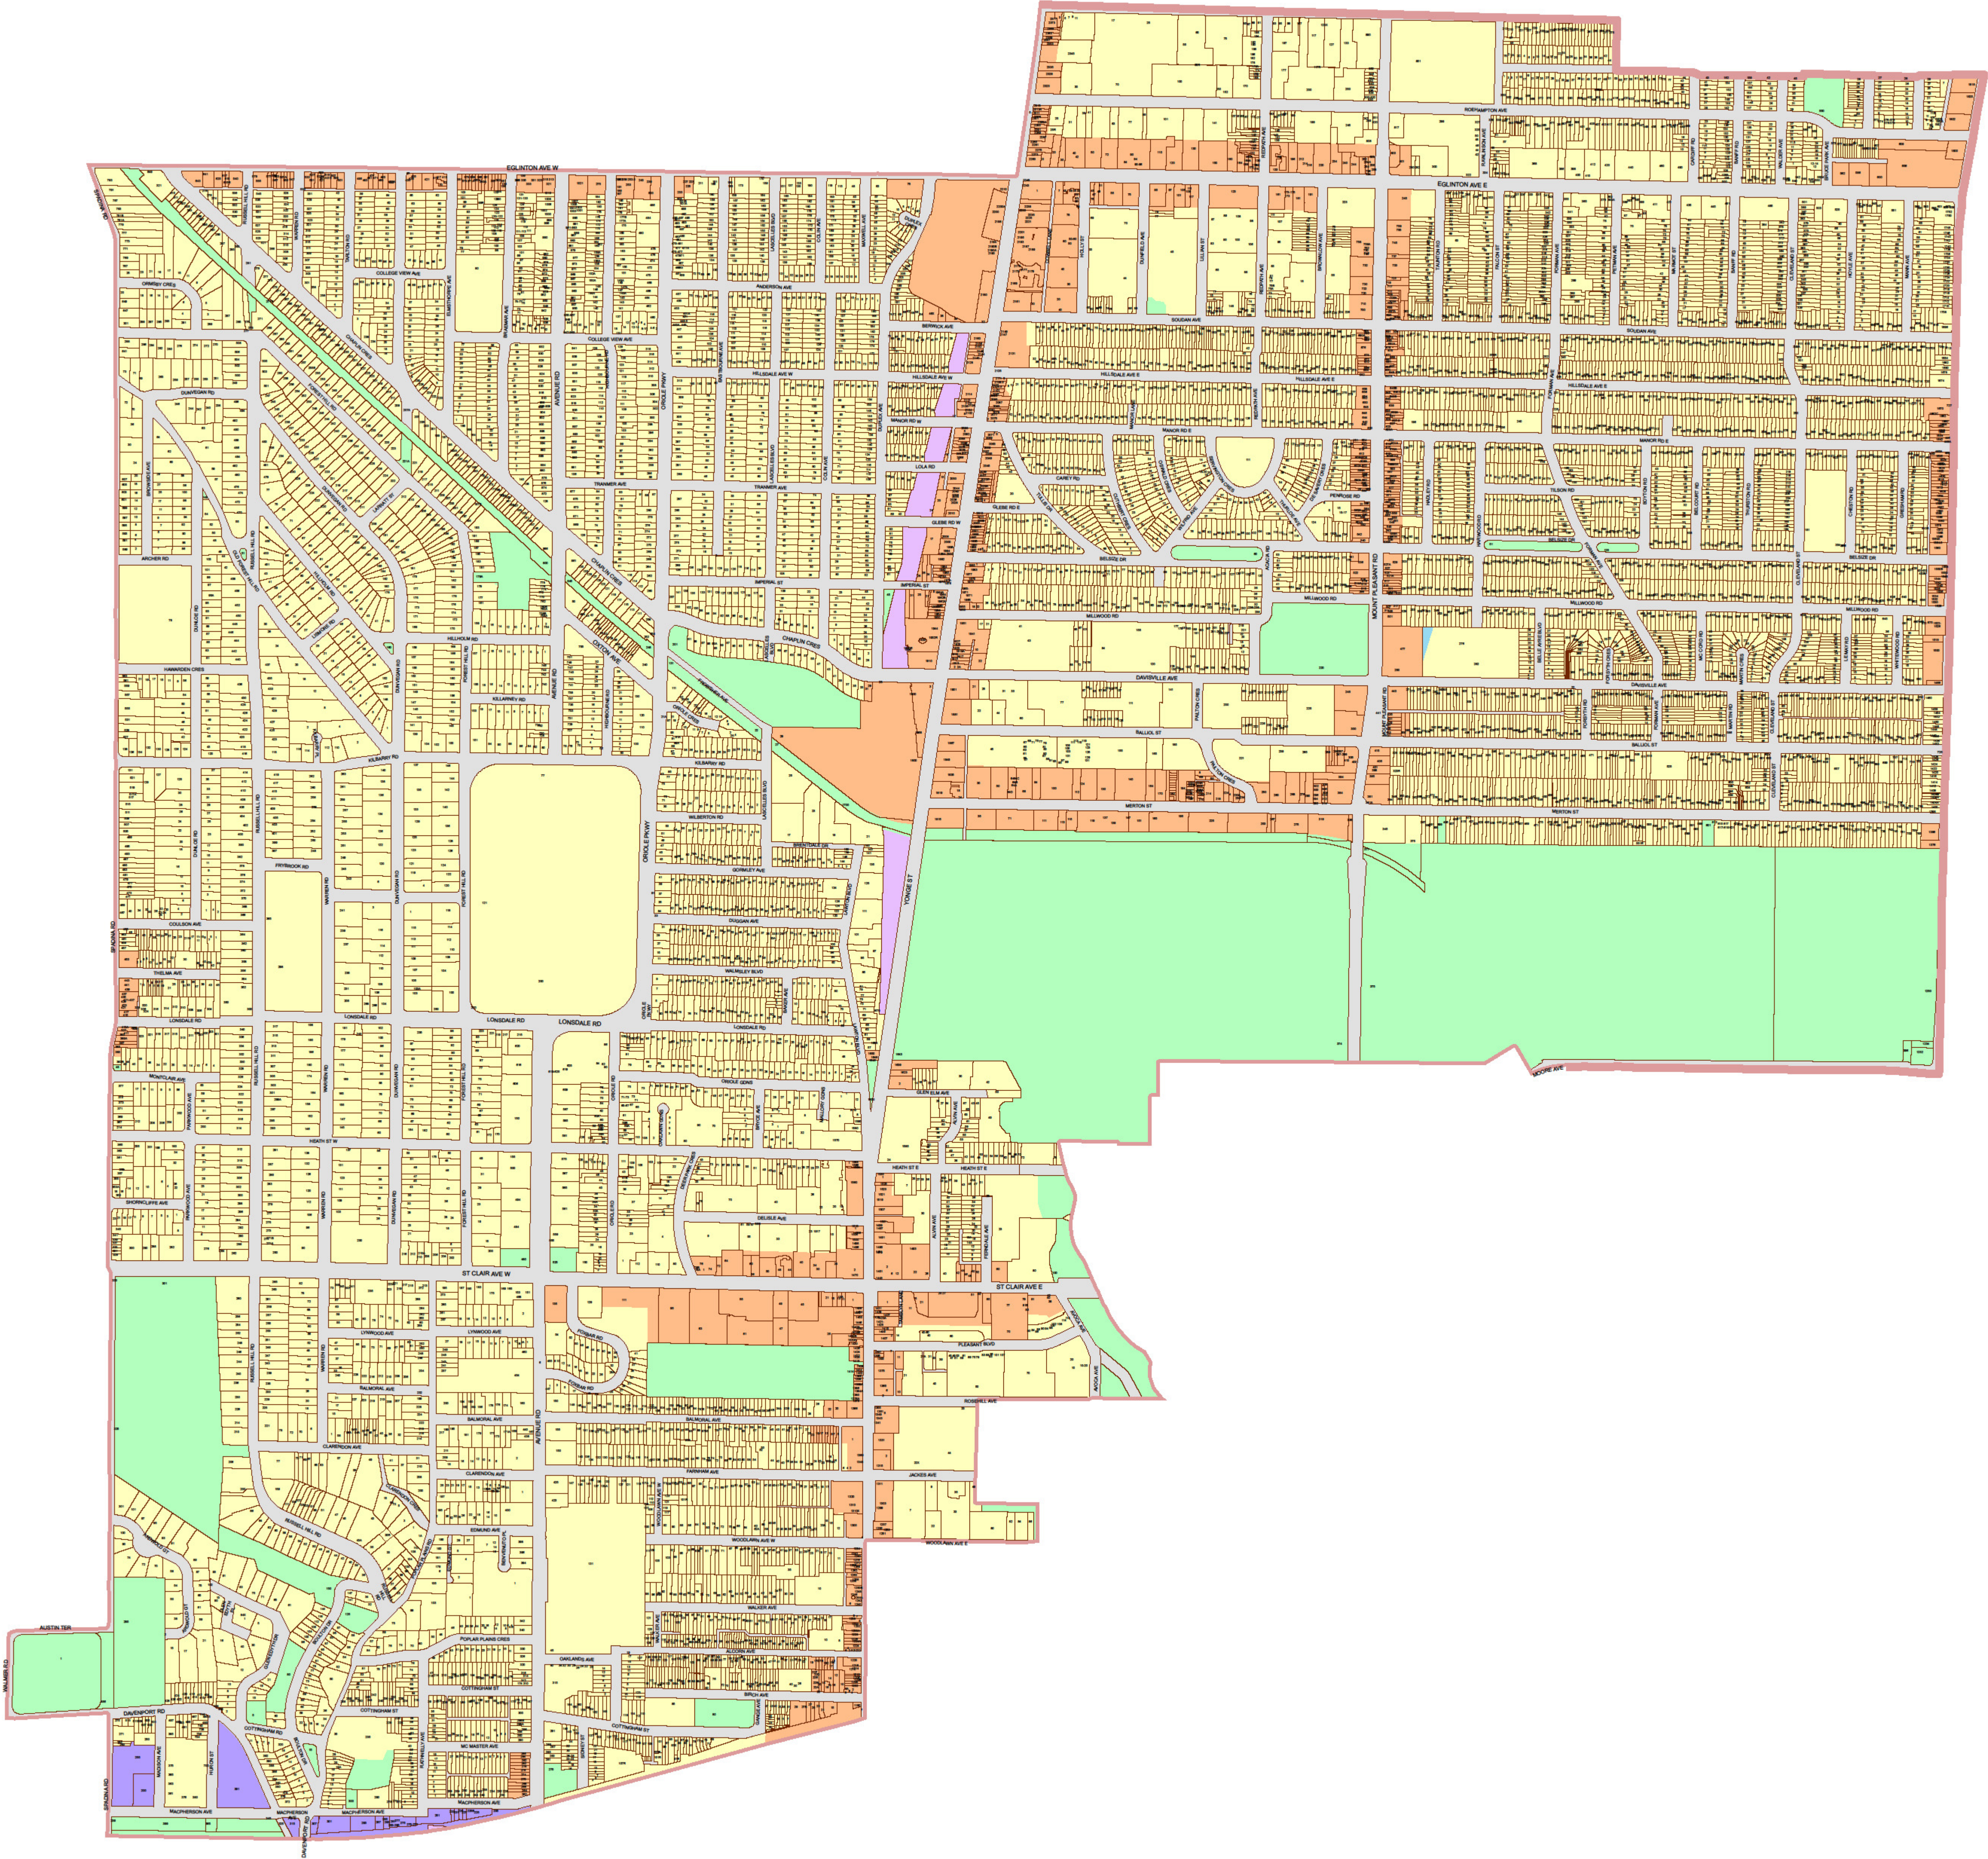

City of Toronto Municipal Code Chapter 694 - Signs - Schedule 'A'

Ward 22:

St. Paul's

Key Map

Legend

- Residential District
- Residential Apartment District
- Commercial District
- Commercial Residential District
- Employment Industrial District
- Employment Industrial Office District
- Institutional District
- Open Space District
- Utility District
- Gardiner Gateway Special Sign District
- Chinatown Special Sign District
- Downtown Yonge Special Sign District
- Dundas Square Special Sign District
- University Avenue Special Sign District
- City Hall and Nathan Phillips Square
Special Sign District

Scale 1:4000

For an electronic version of this map refer to www.toronto.ca/building