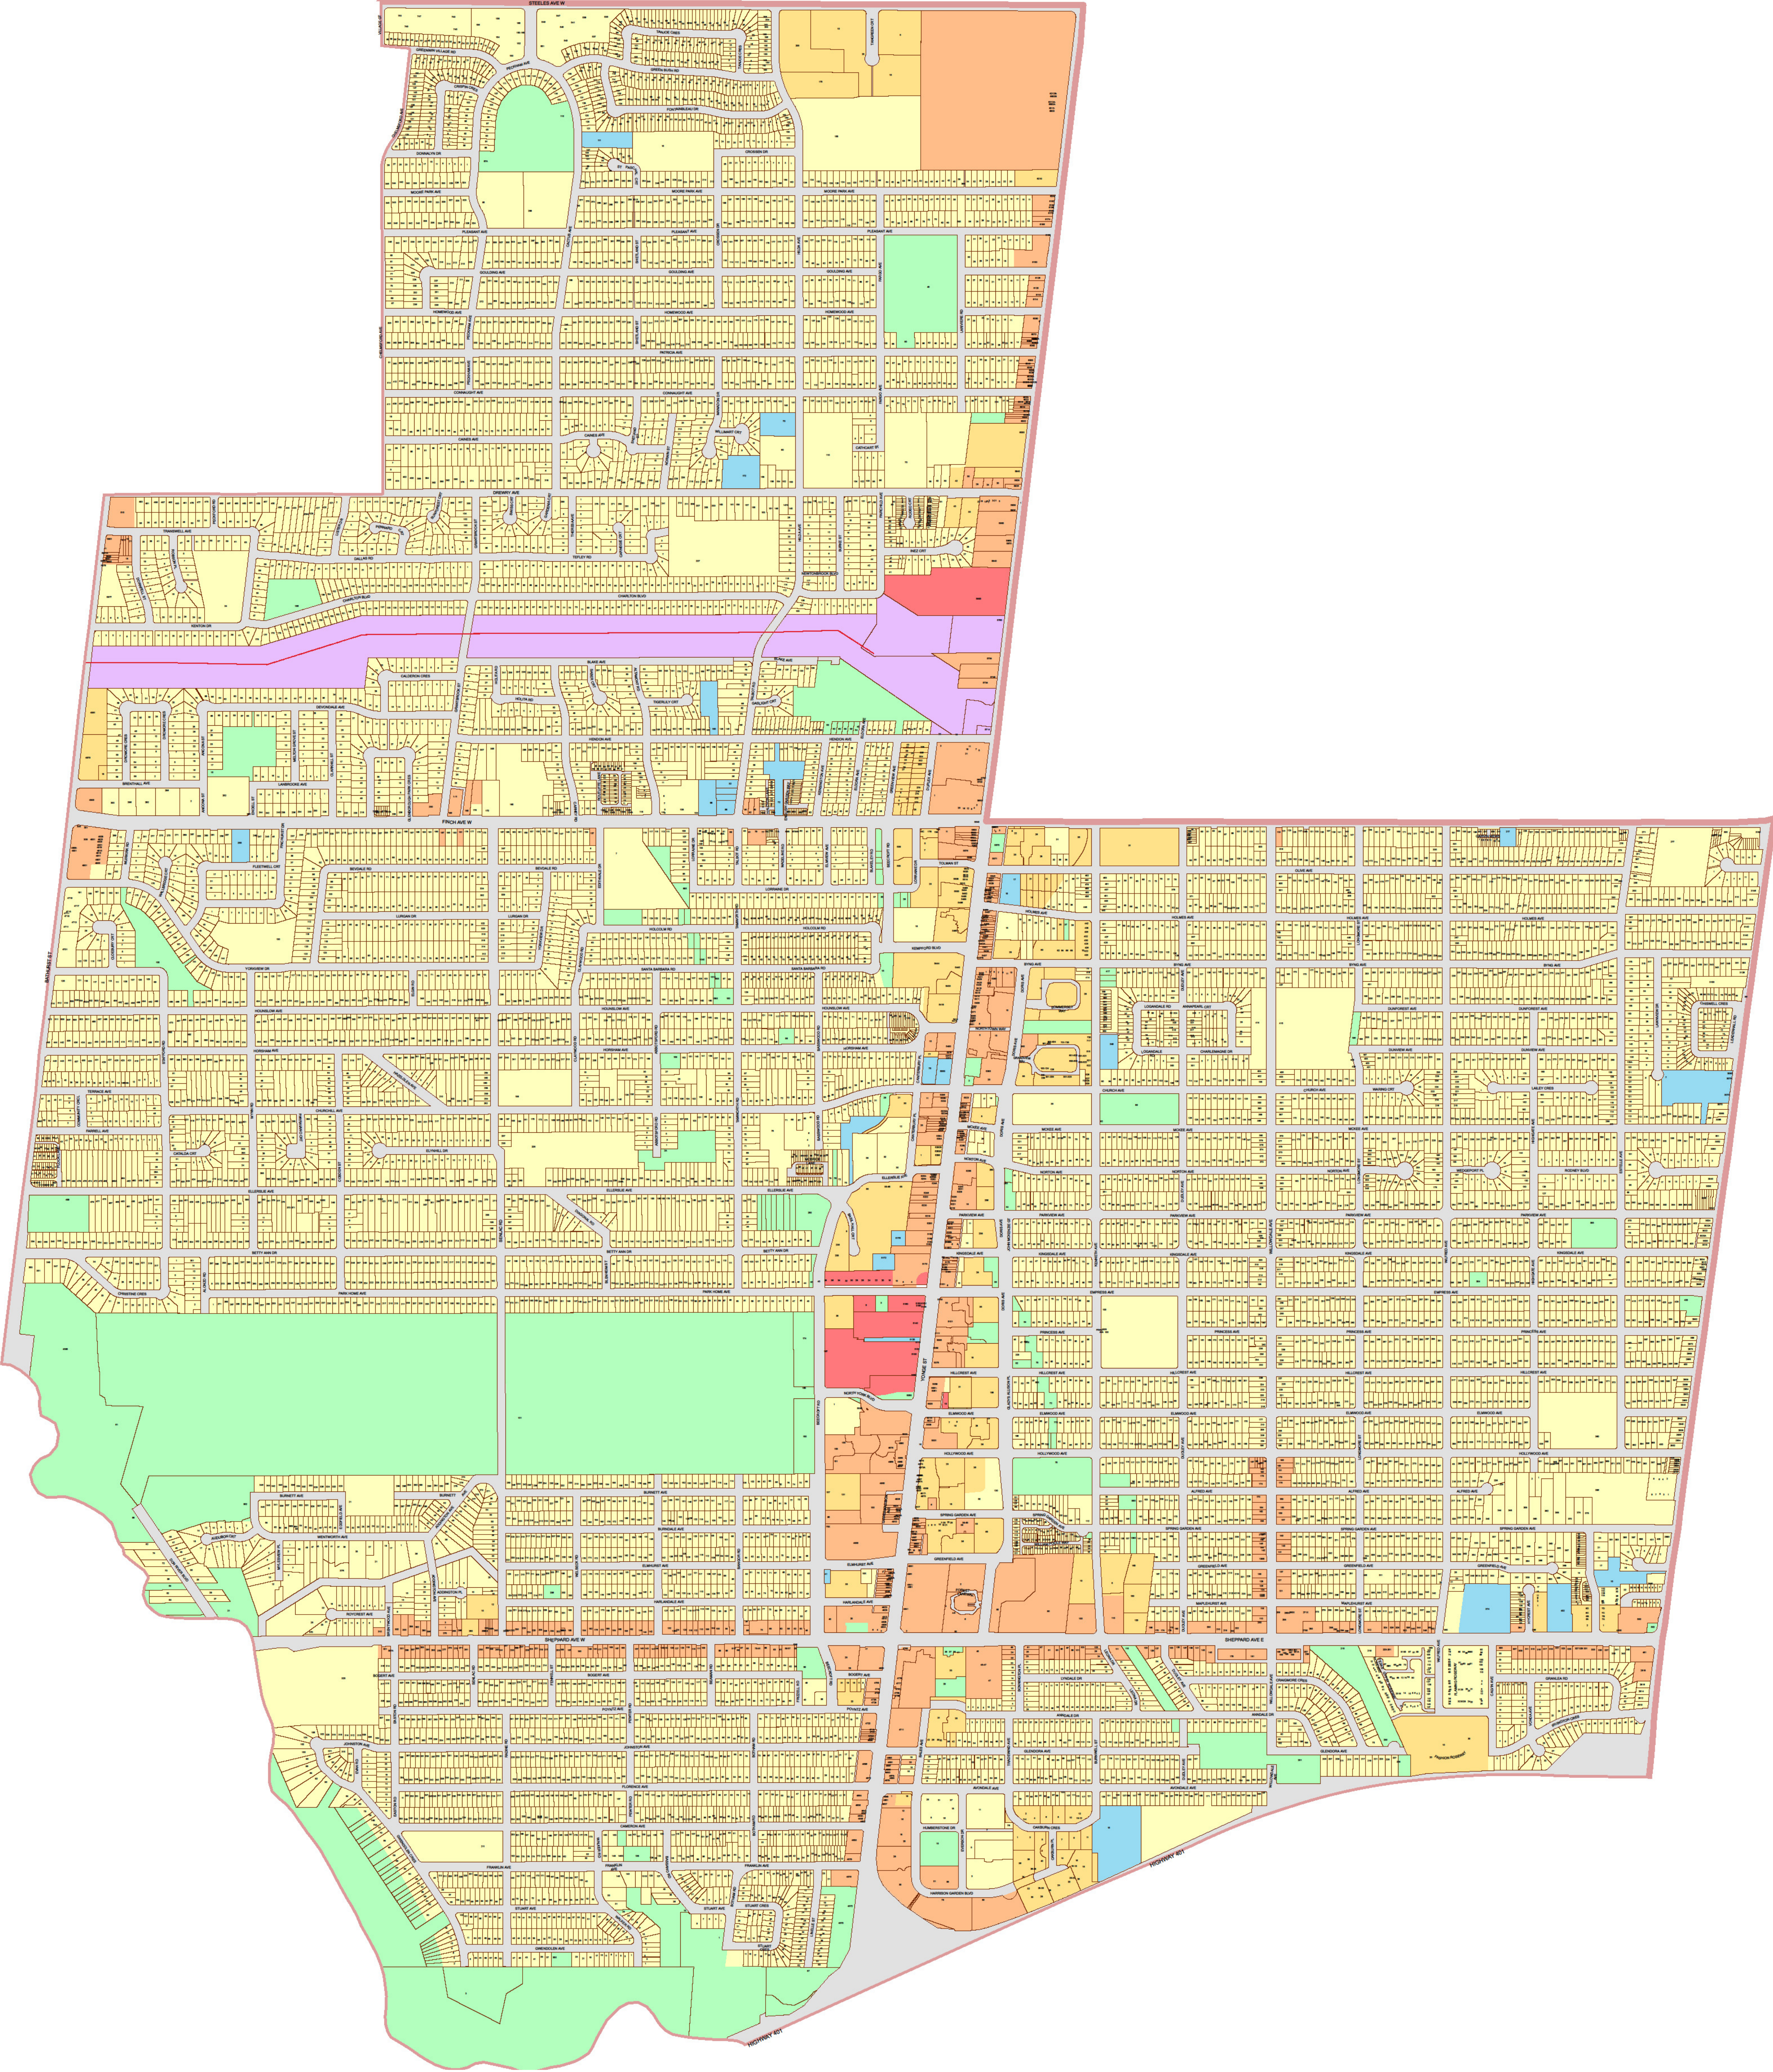

# City of Toronto Municipal Code Chapter 694 - Signs - Schedule 'A'

Ward 23:

Willowdale

Key Map

### Legend

- Residential District
- Residential Apartment District
- Commercial District
- Commercial Residential District
- Employment Industrial District
- Employment Industrial Office District
- Institutional District
- Open Space District
- Utility District
- Gardiner Gateway Special Sign District
- Chinatown Special Sign District
- Downtown Yonge Special Sign District
- Dundas Square Special Sign District
- University Avenue Special Sign District
- City Hall and Nathan Phillips Square Special Sign District

Scale 1:4000

For an electronic version of this map refer to [www.toronto.ca/building](http://www.toronto.ca/building)