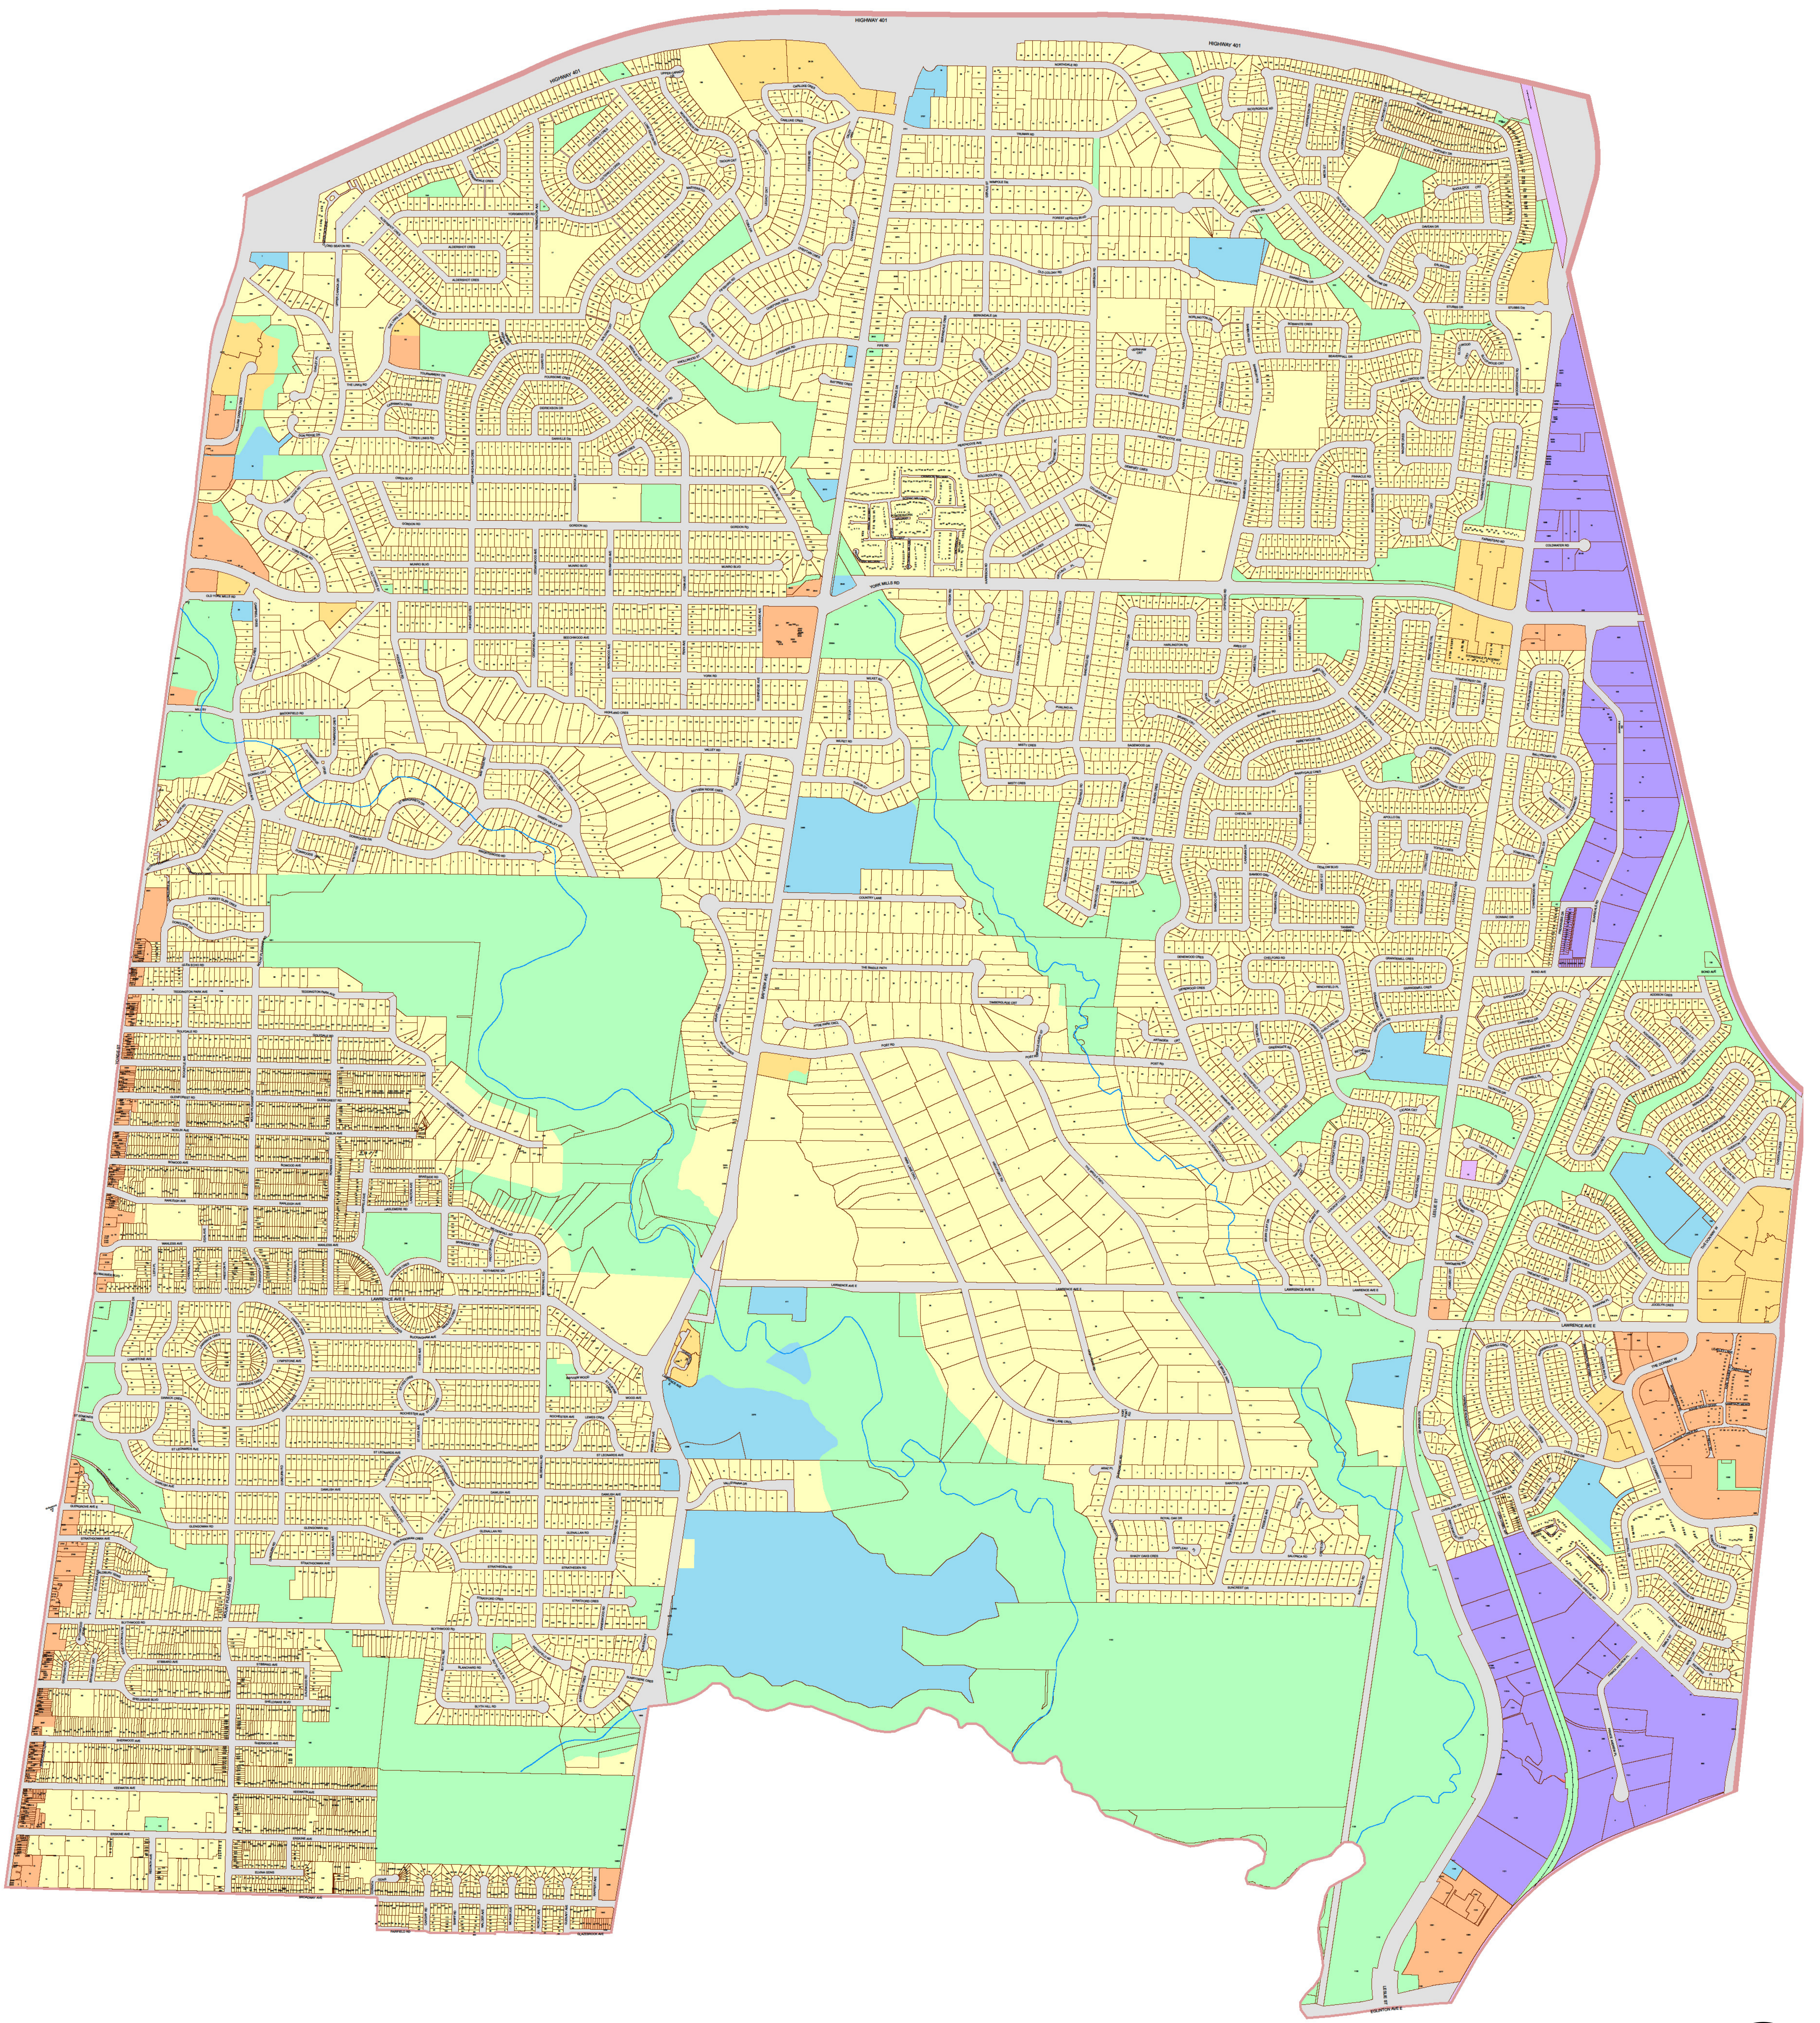

# City of Toronto Municipal Code Chapter 694 - Signs - Schedule 'A'

## Ward 25:

Don Valley West

Key Map

## Legend:

	Residential District		Utility District
	Residential Apartment District		Gardiner Gateway Special Sign District
	Commercial District		Chinatown Special Sign District
	Commercial Residential District		Downtown Yonge Special Sign District
	Employment Industrial District		Dundas Square Special Sign District
	Employment Industrial Office District		University Avenue Special Sign District
	Institutional District		City Hall and Nathan Phillips Square Special Sign District
	Open Space District		