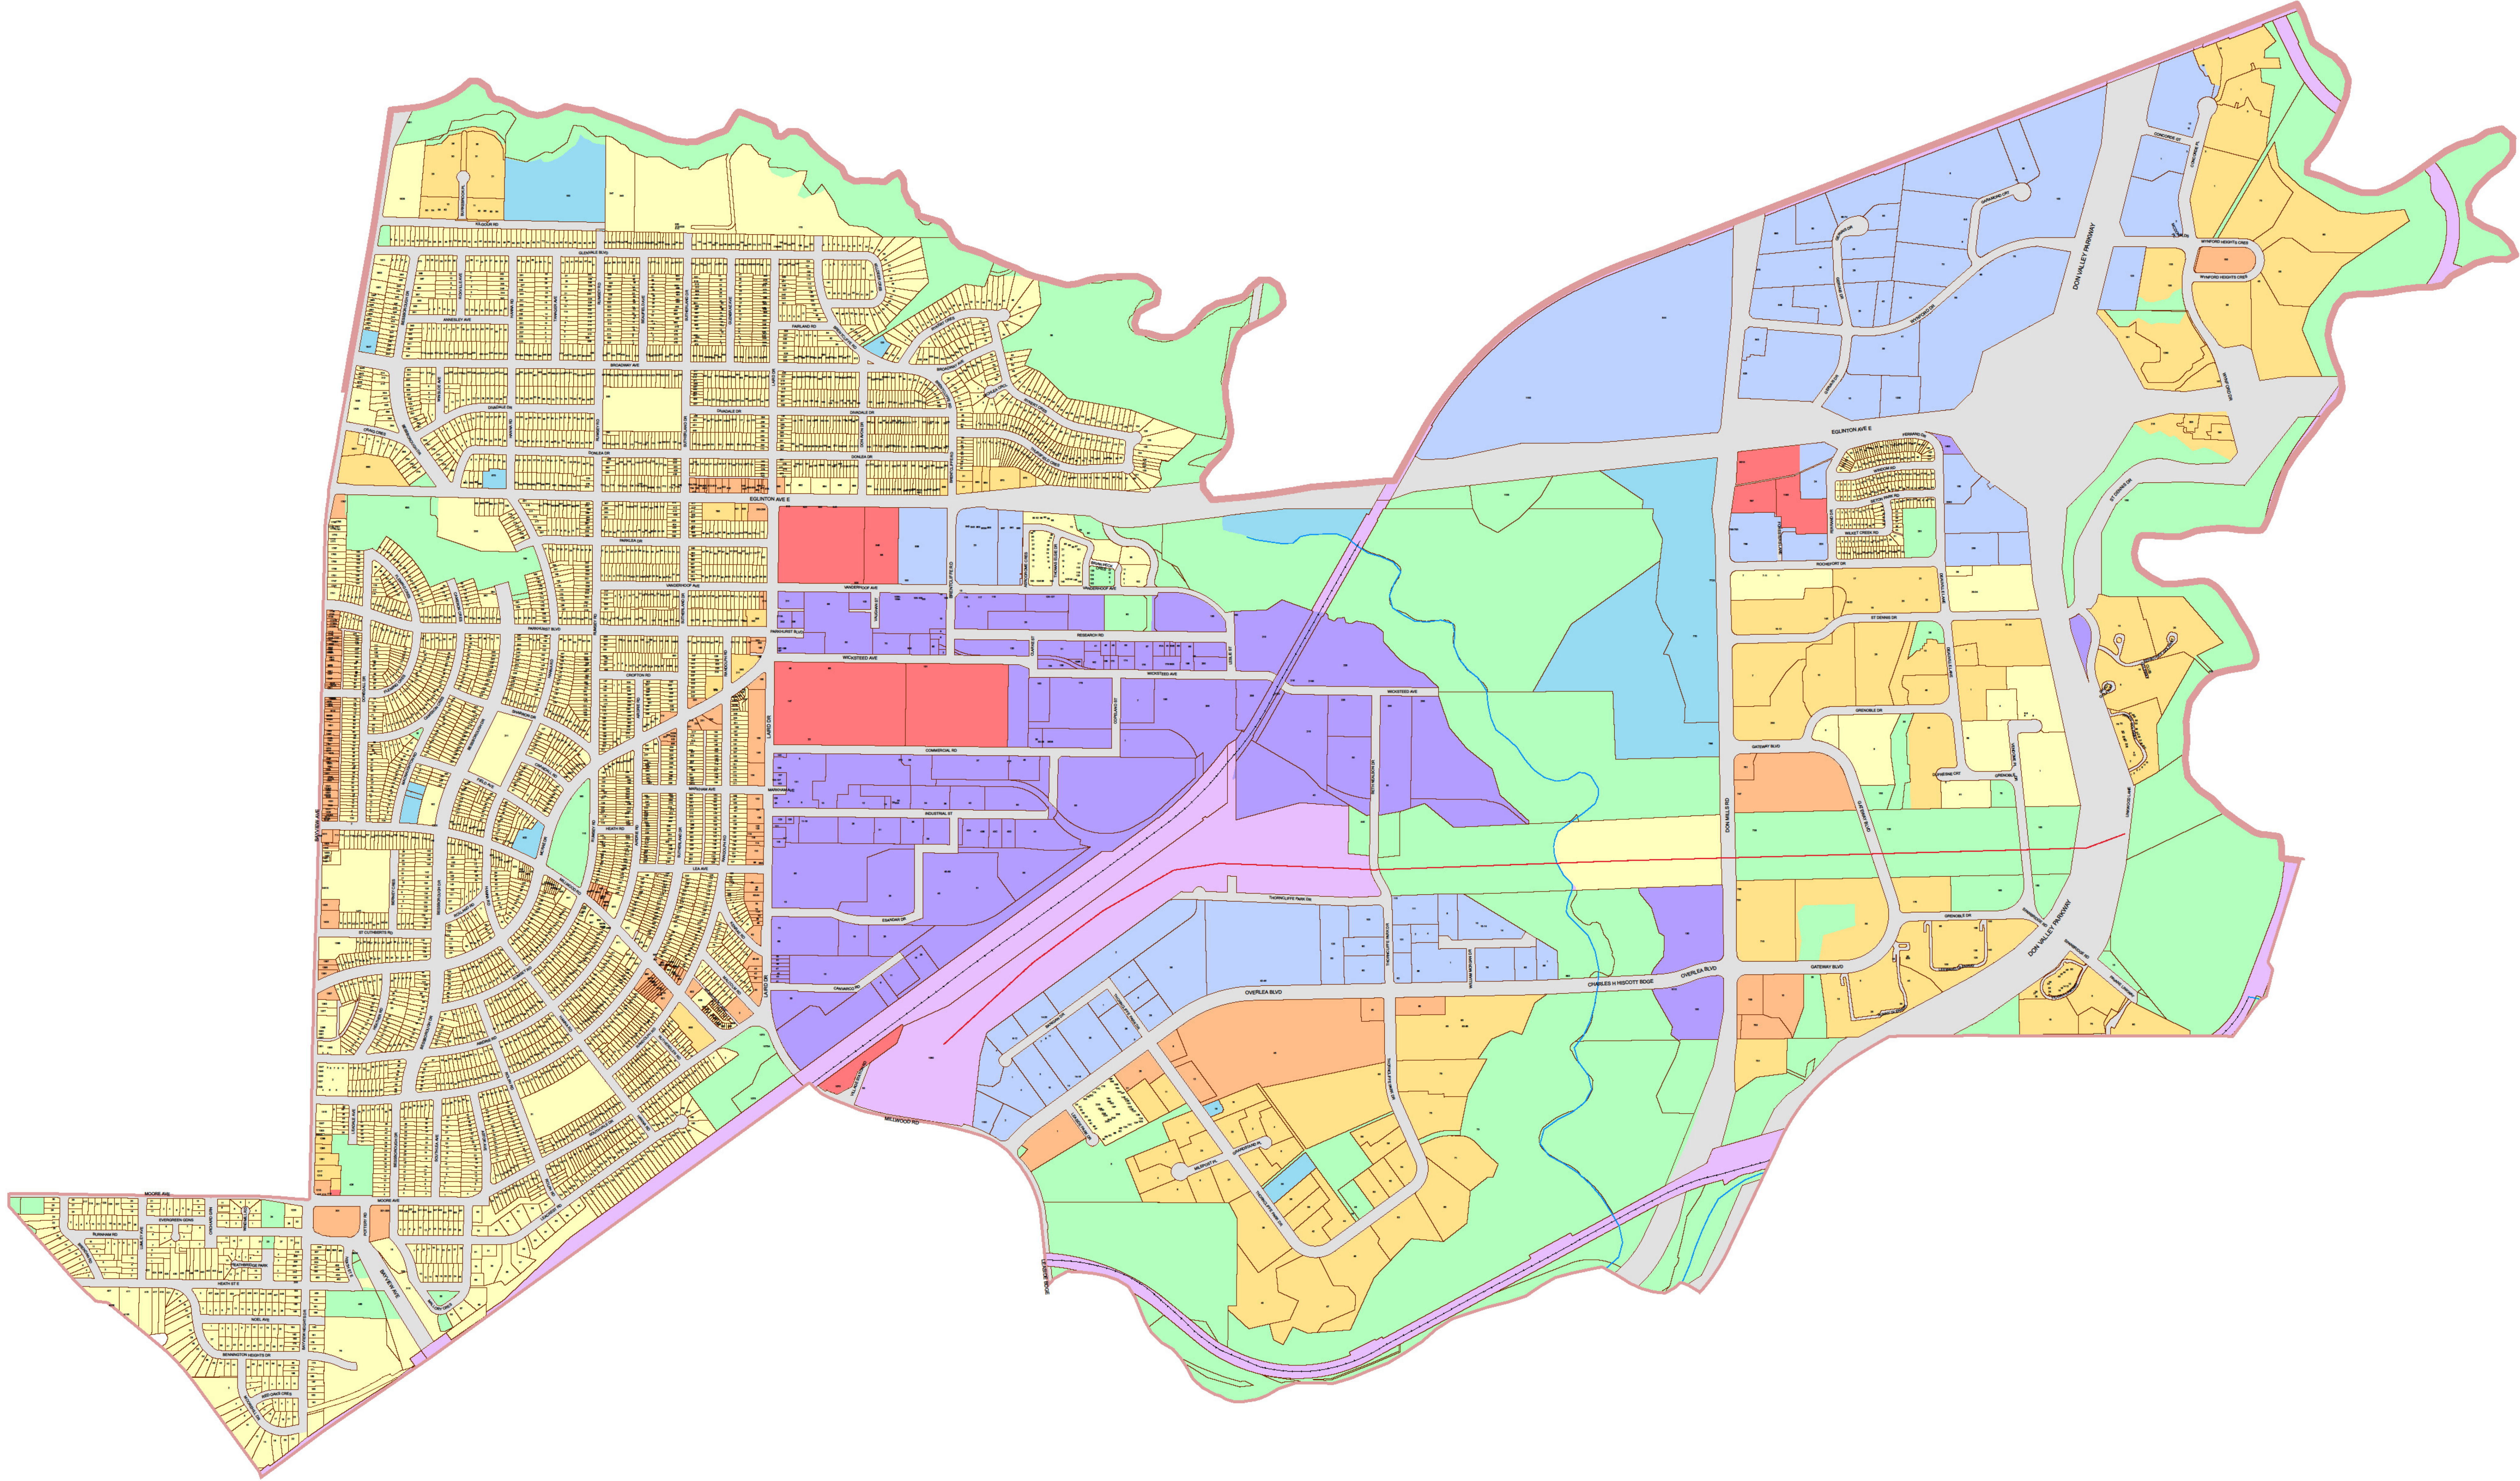

# City of Toronto Municipal Code Chapter 694 - Signs - Schedule 'A'

Ward 26:  
Don Valley West

Key Map

### Legend

- Residential District
- Residential Apartment District
- Commercial District
- Commercial Residential District
- Employment Industrial District
- Employment Industrial Office District
- Institutional District
- Open Space District
- Utility District
- Gardiner Gateway Special Sign District
- Chinatown Special Sign District
- Downtown Yonge Special Sign District
- Dundas Square Special Sign District
- University Avenue Special Sign District
- City Hall and Nathan Phillips Square Special Sign District

Scale 1:4000

For an electronic version of this map refer to [www.toronto.ca/building](http://www.toronto.ca/building)