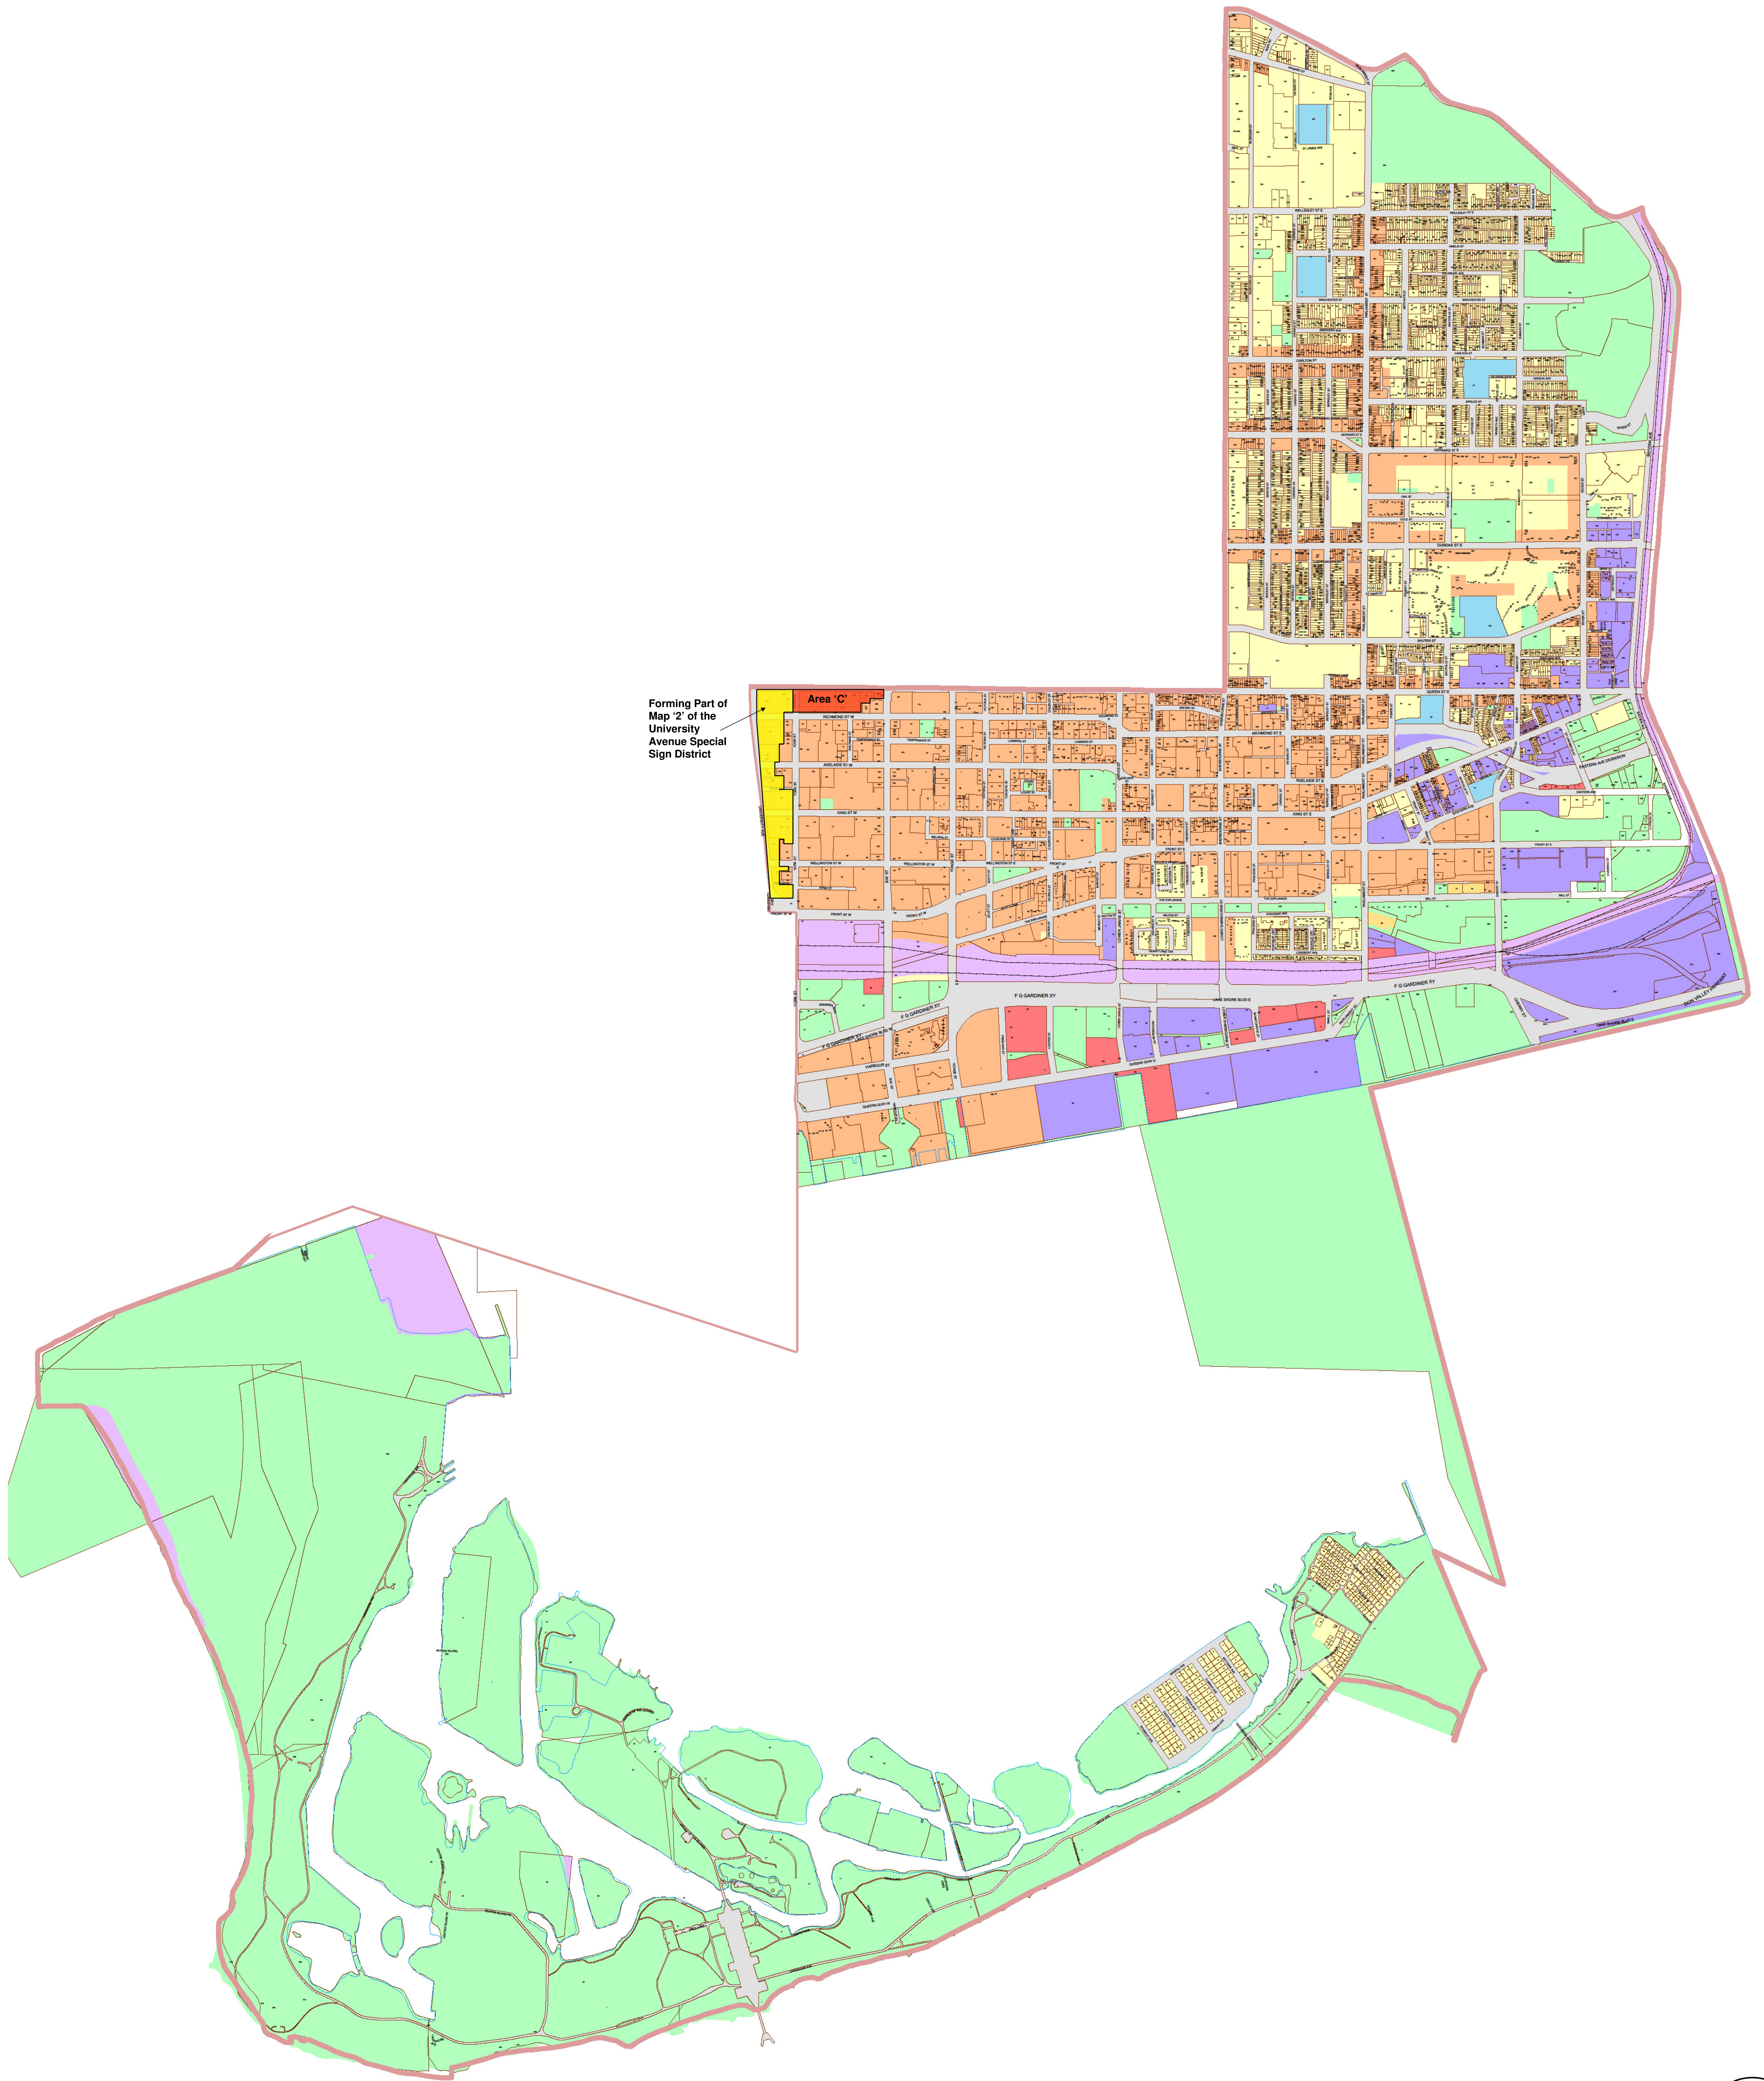

City of Toronto Municipal Code Chapter 694 - Signs - Schedule 'A'

Area C

Ward 28:

Toronto Centre - Rosedale

Key Map

Legend:

	Residential District		Utility District
	Residential Apartment District		Gardiner Gateway Special Sign District
	Commercial District		Chinatown Special Sign District
	Commercial Residential District		Downtown Yonge Special Sign District
	Employment Industrial District		Dundas Square Special Sign District
	Employment Industrial Office District		University Avenue Special Sign District
	Institutional District		City Hall and Nathan Phillips Square Special Sign District
	Open Space District