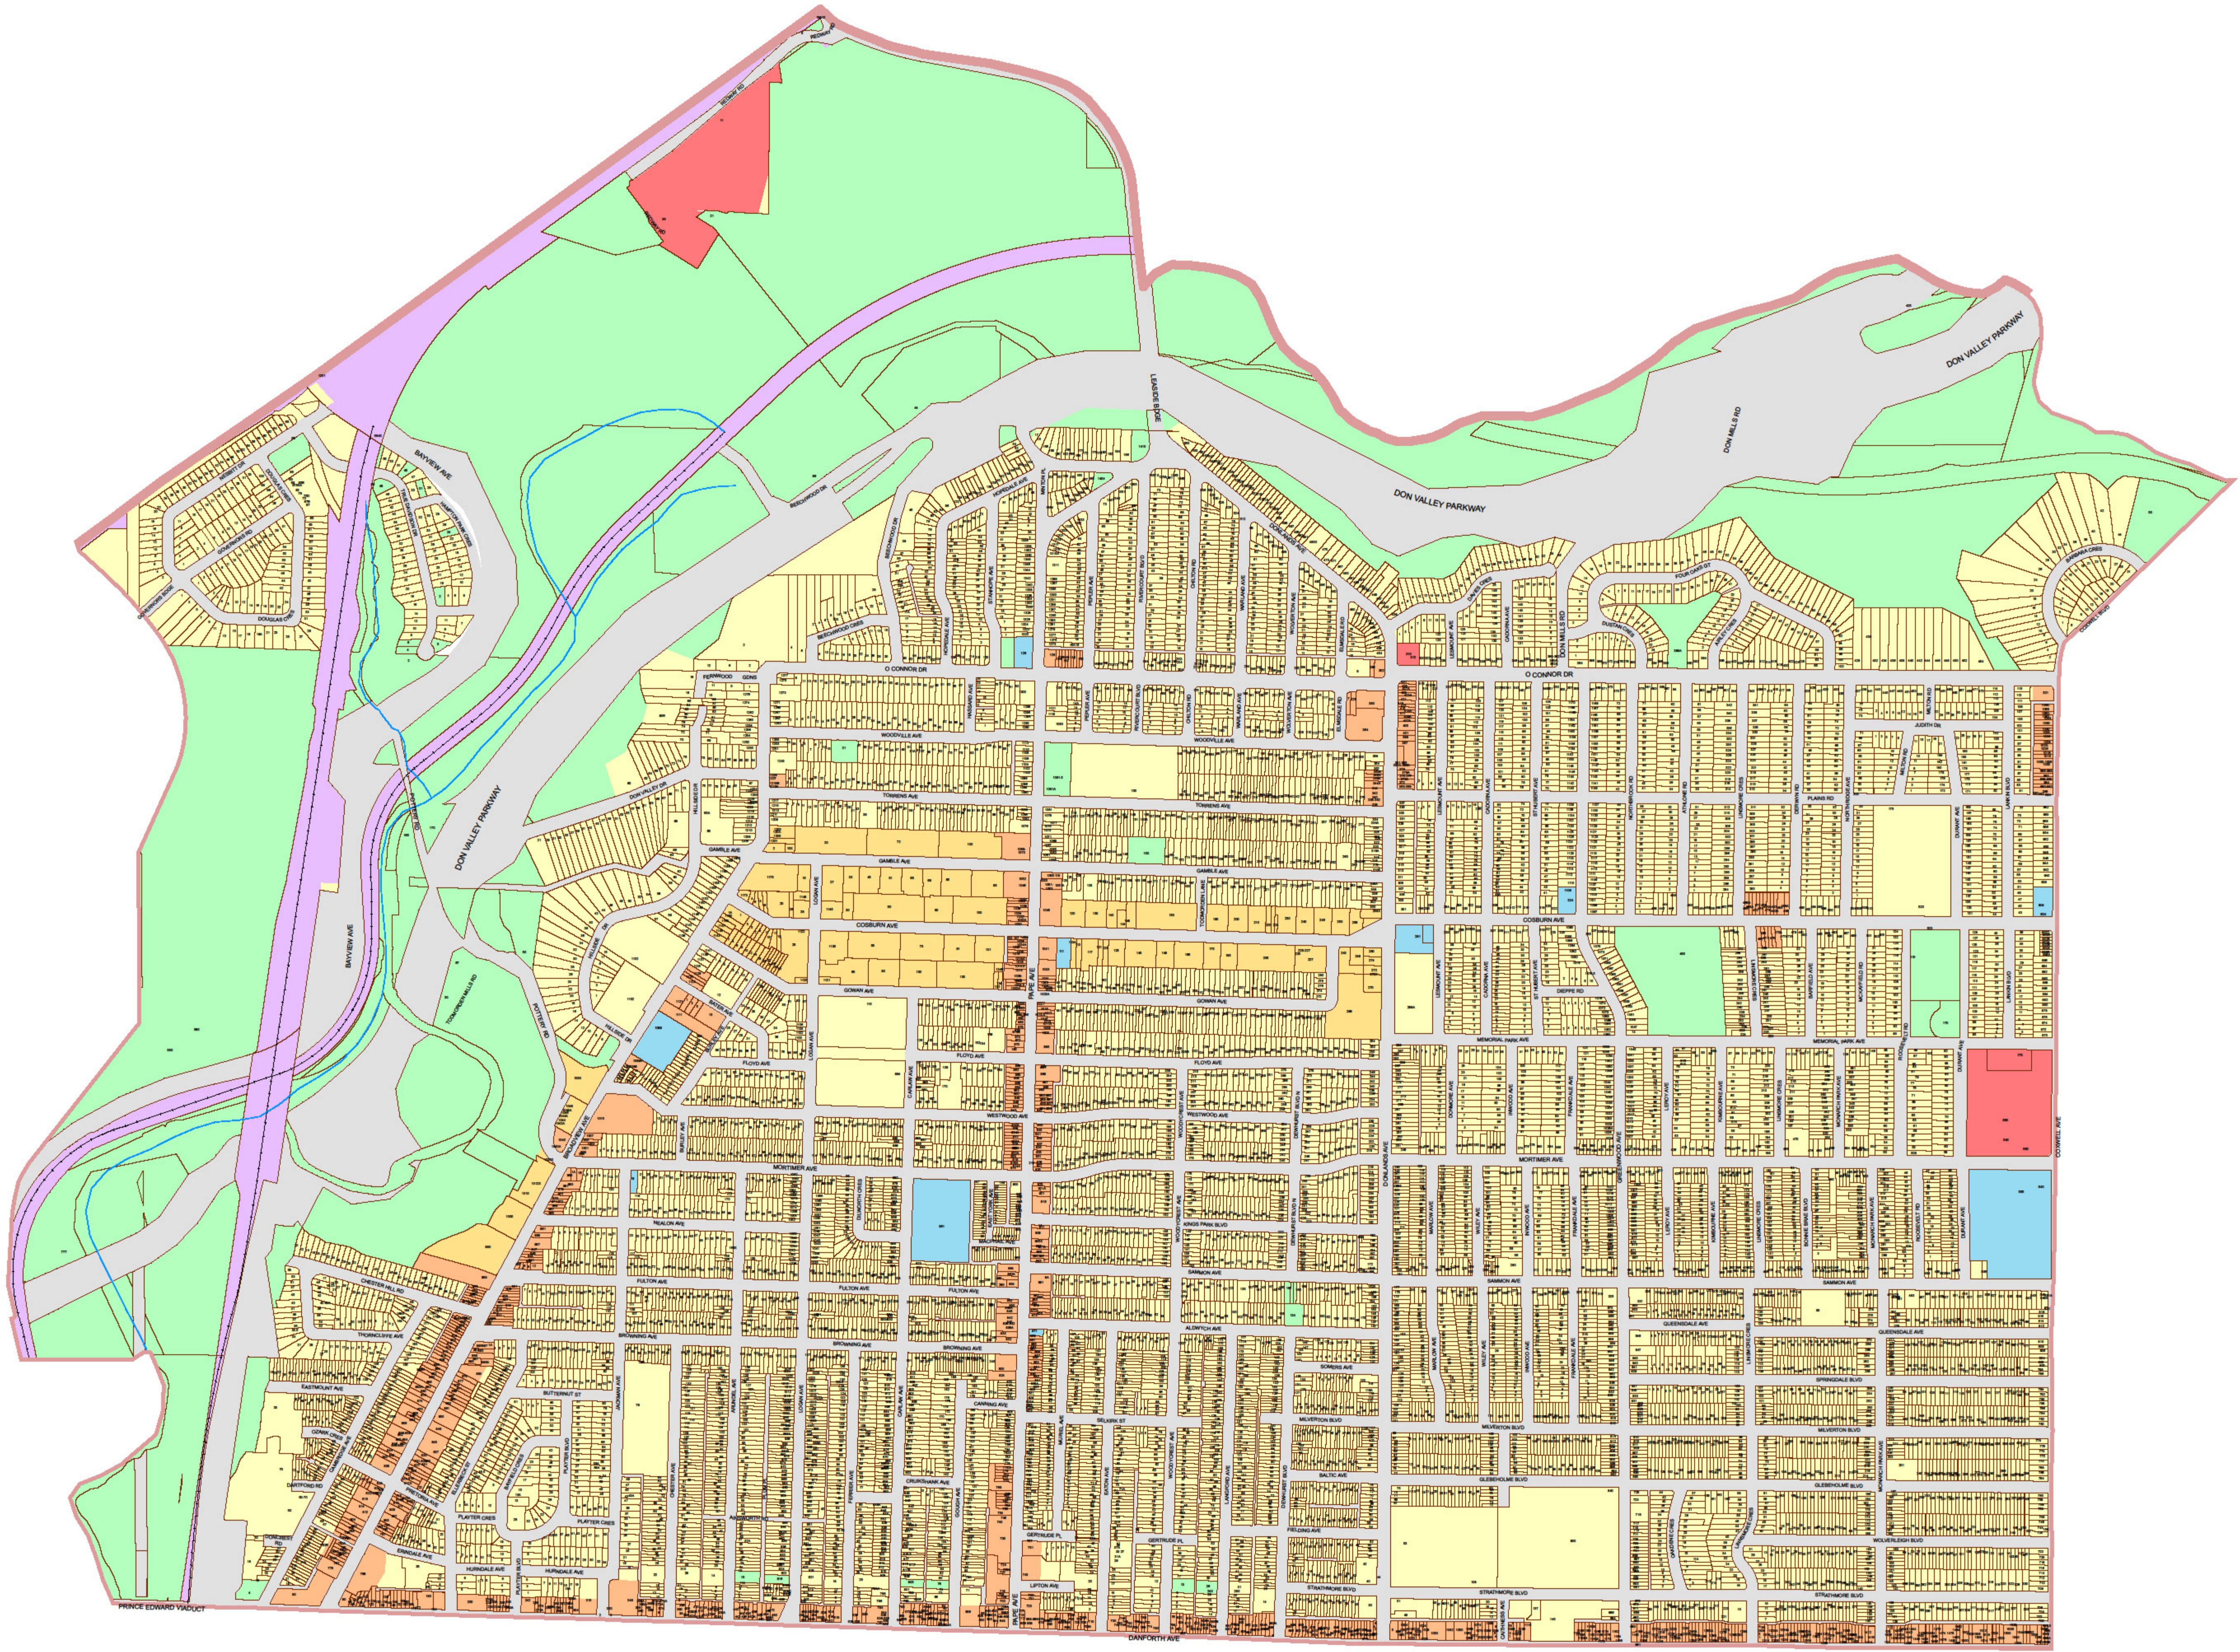

# City of Toronto Municipal Code Chapter 694 - Signs - Schedule 'A'

Ward 29:

Toronto Danforth

Key Map

### Legend

- Residential District
- Residential Apartment District
- Commercial District
- Commercial Residential District
- Employment Industrial District
- Employment Industrial Office District
- Institutional District
- Open Space District
- Utility District
- Gardiner Gateway Special Sign District
- Chinatown Special Sign District
- Downtown Yonge Special Sign District
- Dundas Square Special Sign District
- University Avenue Special Sign District
- City Hall and Nathan Phillips Square Special Sign District

Scale 1:4000

For an electronic version of this map refer to [www.toronto.ca/building](http://www.toronto.ca/building)