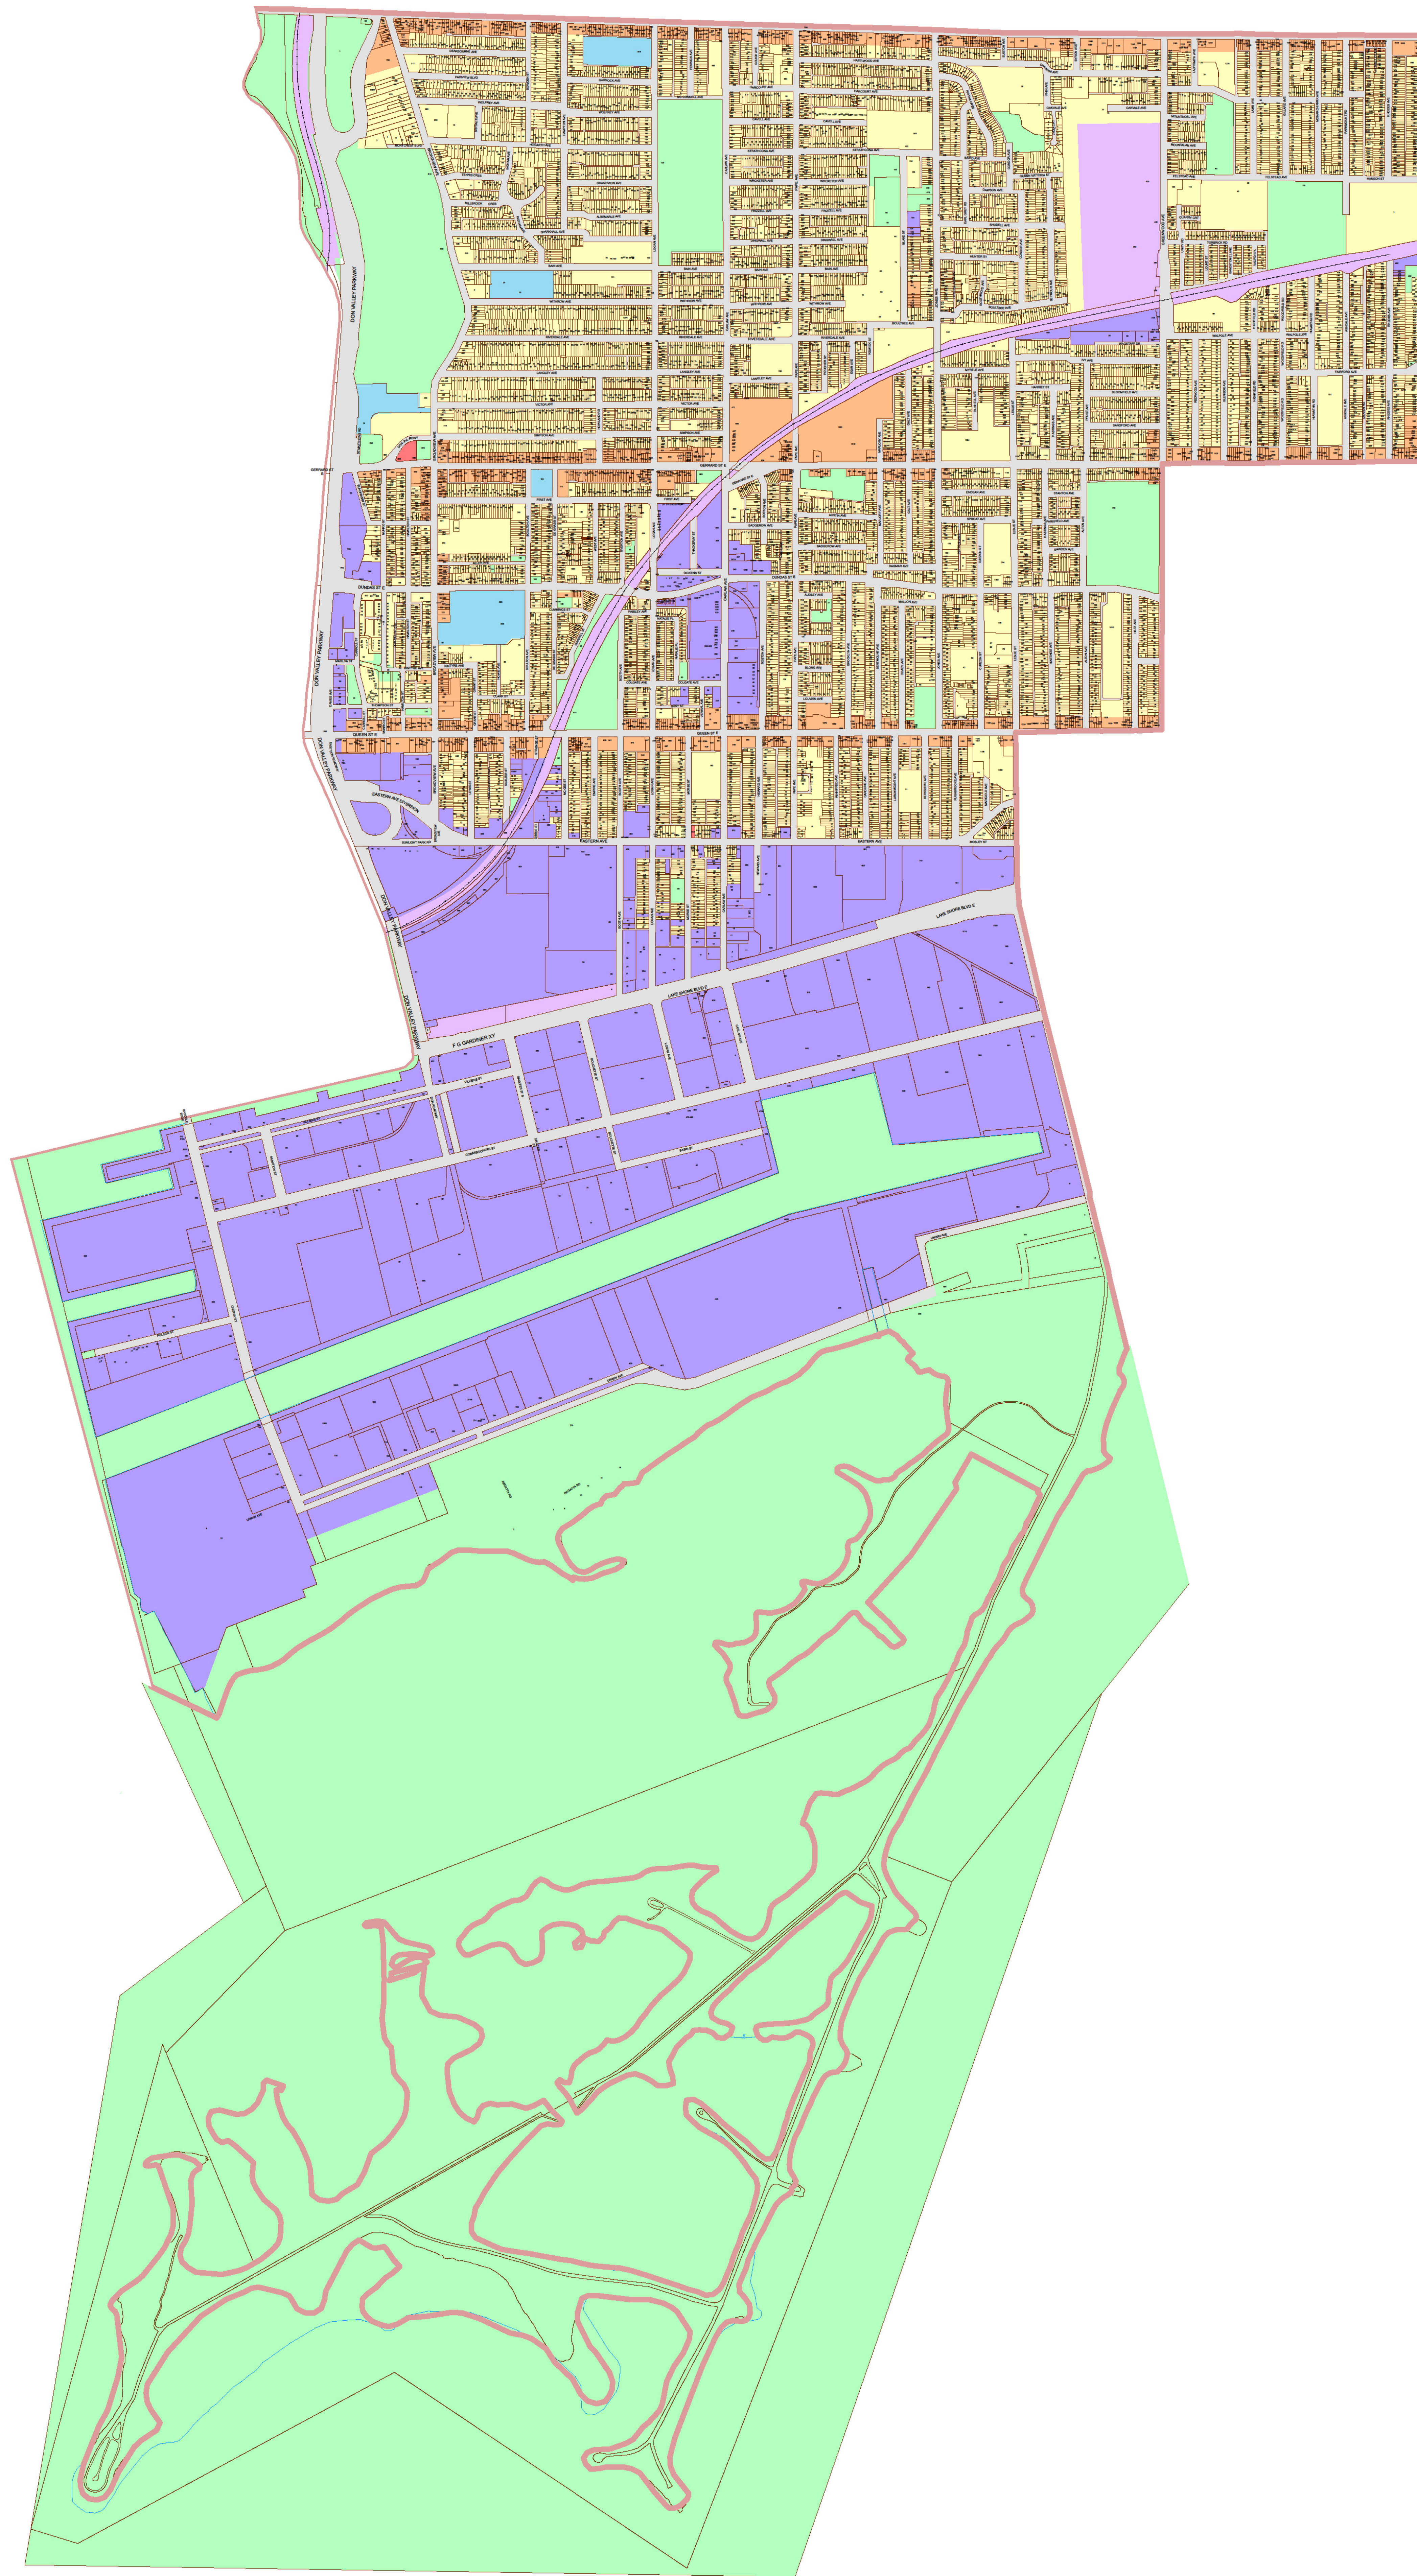

City of Toronto Municipal Code Chapter 694 - Signs - Schedule 'A'

Ward 30:

Toronto Danforth

Key Map

Legend:

	Residential District		Utility District
	Residential Apartment District		Gardiner Gateway Special Sign District
	Commercial District		Chinatown Special Sign District
	Commercial Residential District		Downtown Yonge Special Sign District
	Employment Industrial District		Dundas Square Special Sign District
	Employment Industrial Office District		University Avenue Special Sign District
	Institutional District		City Hall and Nathan Phillips Square Special Sign District
	Open Space District		