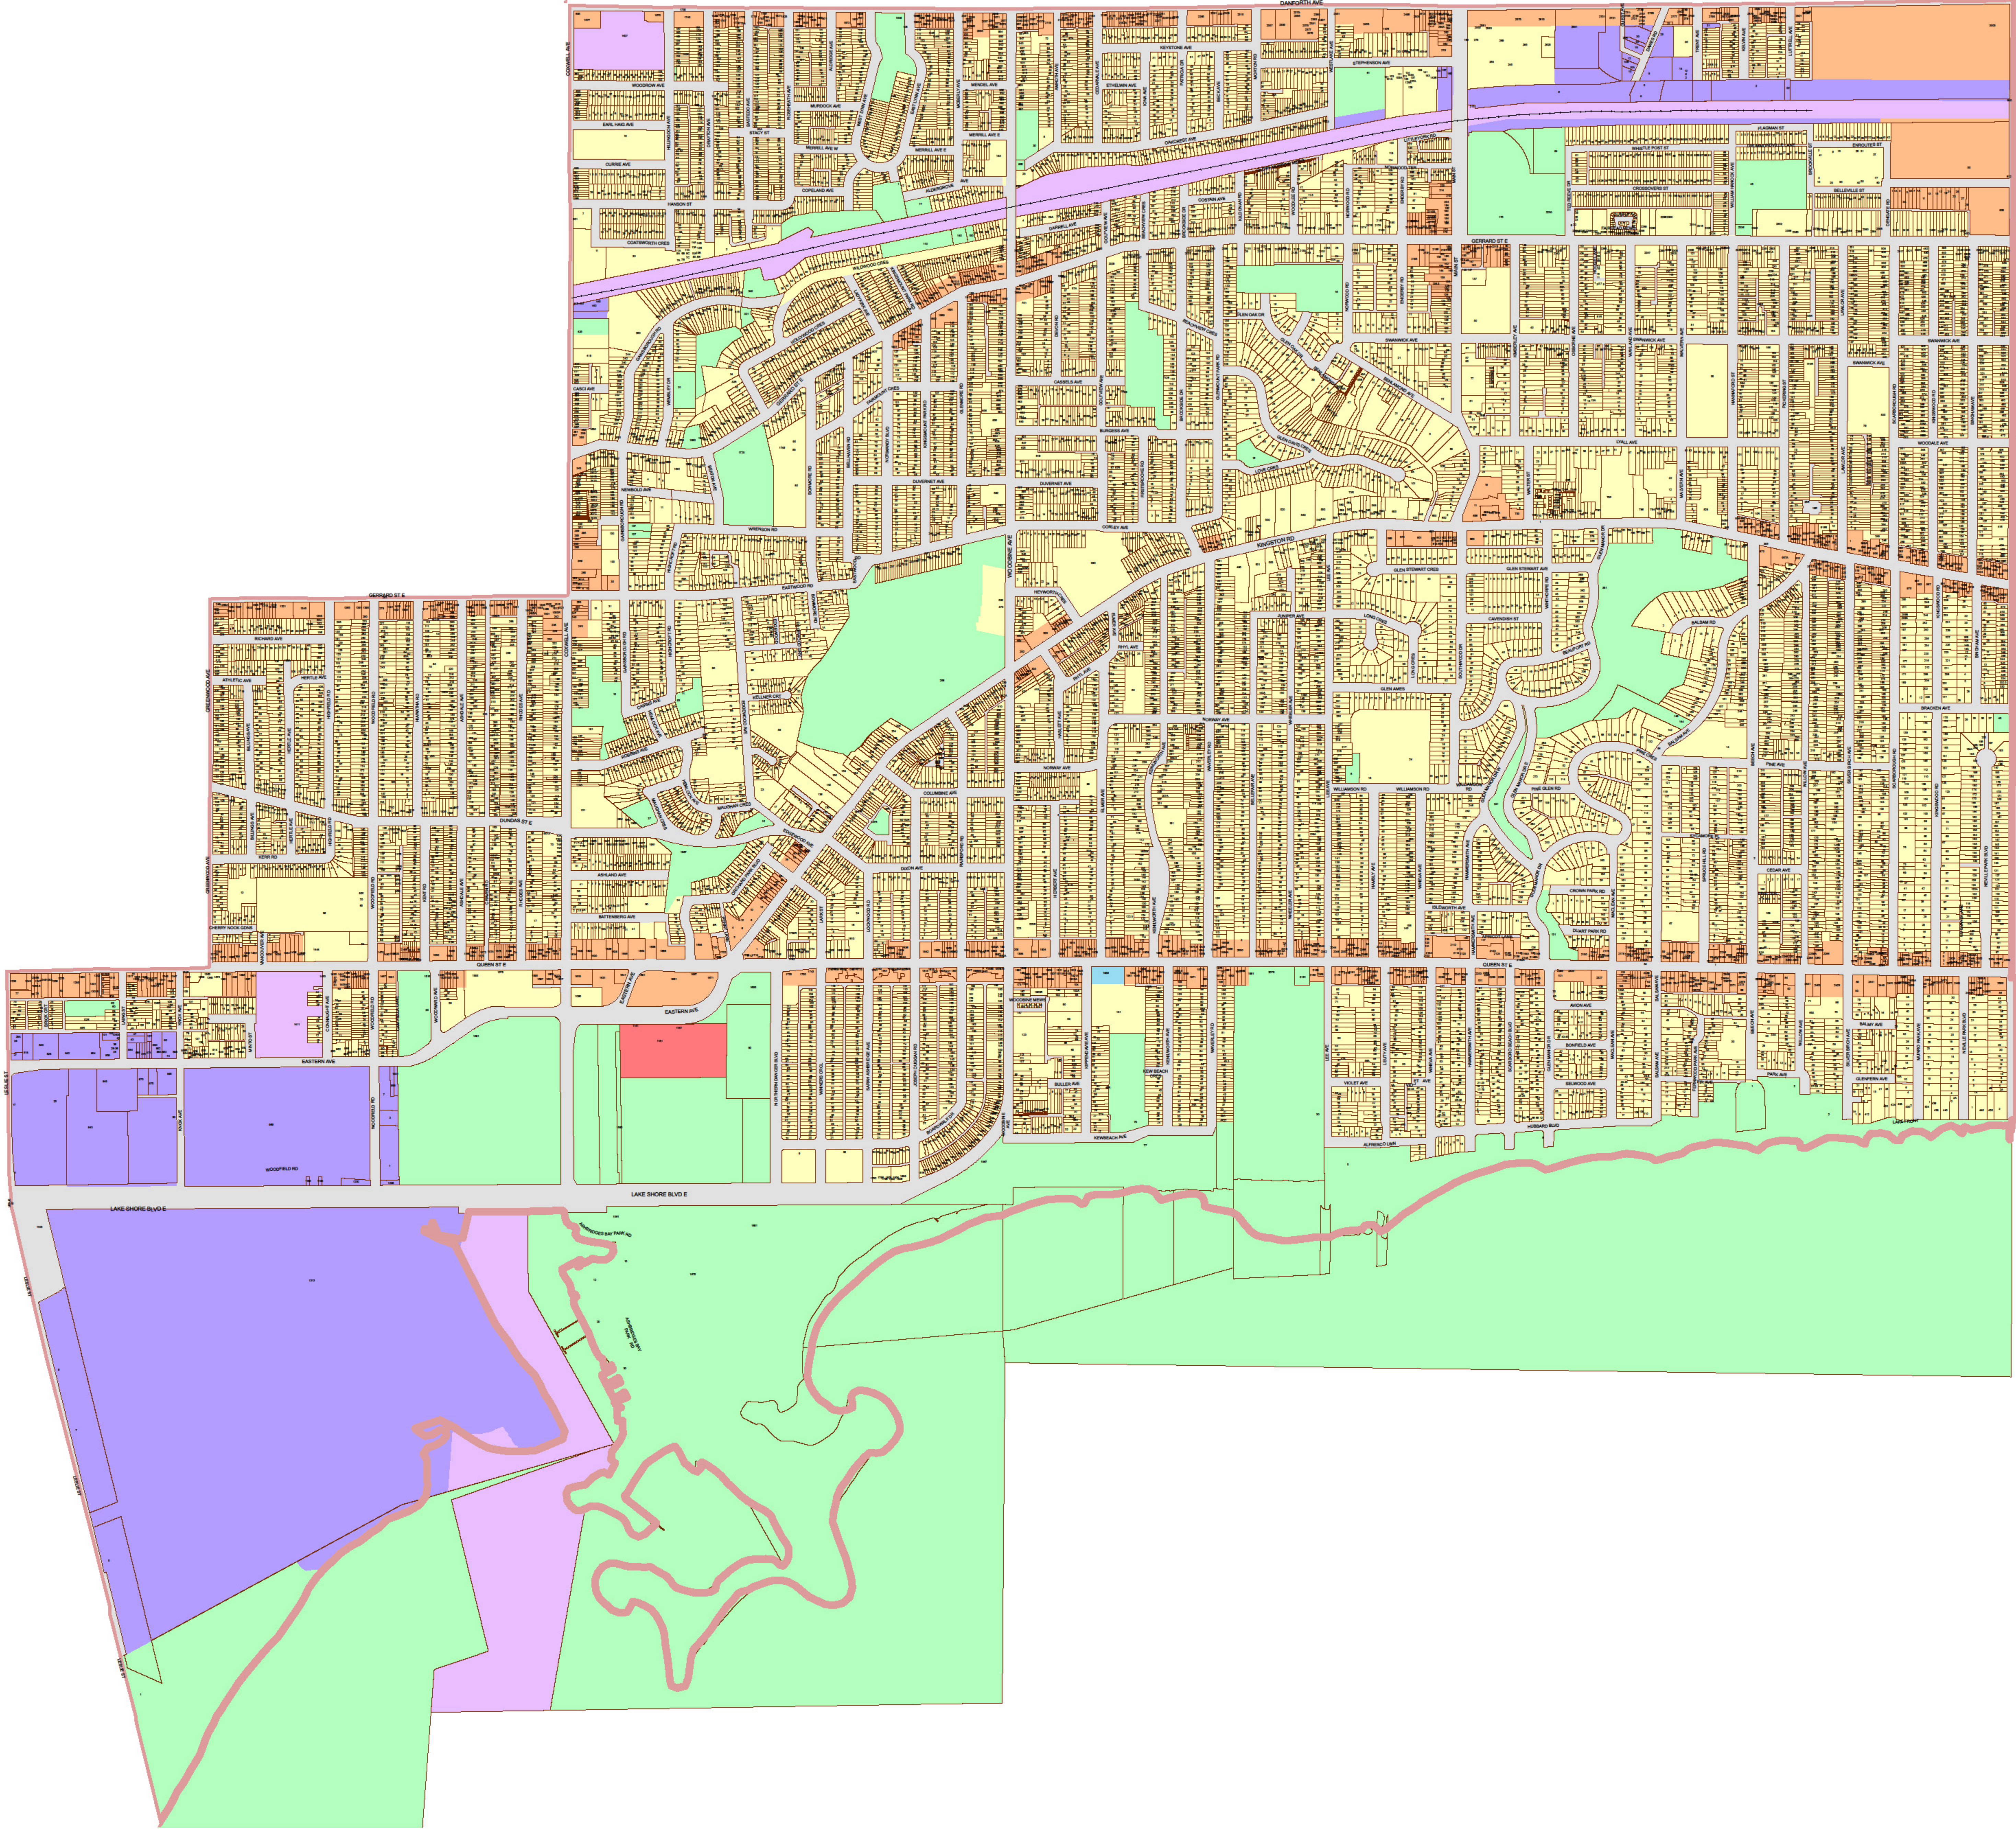

# City of Toronto Municipal Code Chapter 694 - Signs - Schedule 'A'

Ward 32:  
Beaches East York

Key Map

### Legend

- Residential District
- Residential Apartment District
- Commercial District
- Commercial Residential District
- Employment Industrial District
- Employment Industrial Office District
- Institutional District
- Open Space District
- Utility District
- Gardiner Gateway Special Sign District
- Chinatown Special Sign District
- Downtown Yonge Special Sign District
- Dundas Square Special Sign District
- University Avenue Special Sign District
- City Hall and Nathan Phillips Square  
Special Sign District

Scale 1:4000

For an electronic version of this map refer to [www.toronto.ca/building](http://www.toronto.ca/building)