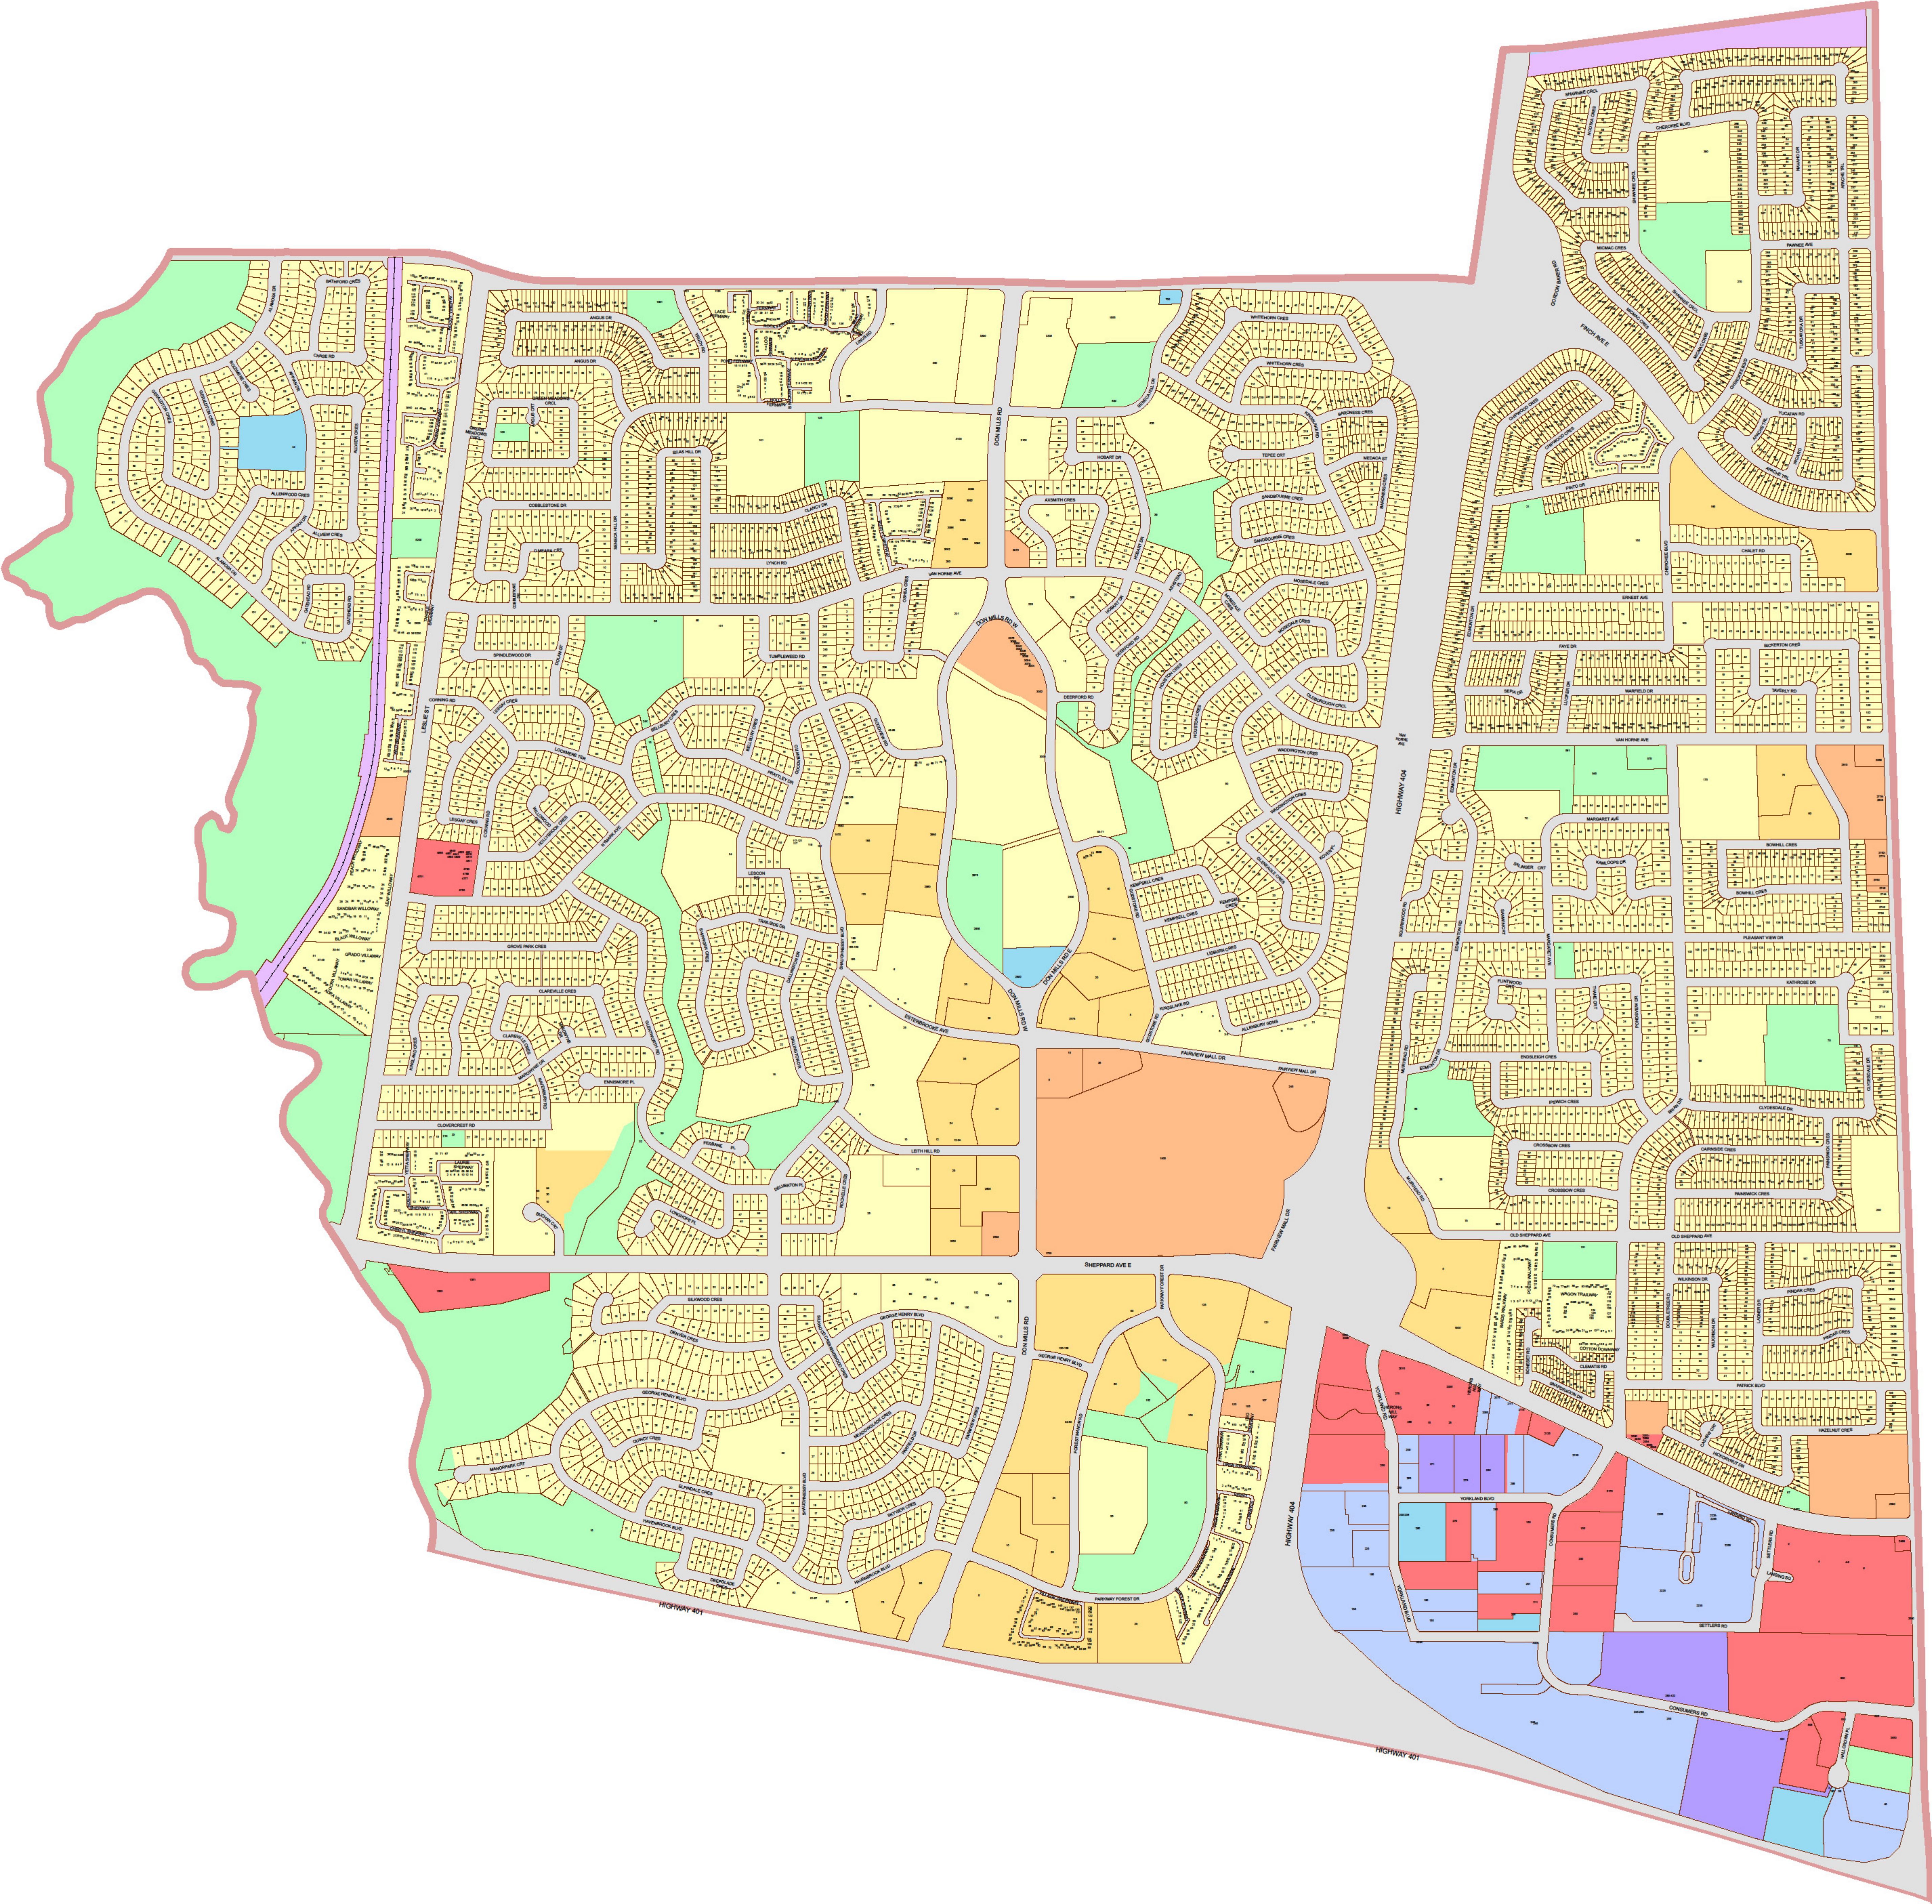

City of Toronto Municipal Code Chapter 694 - Signs - Schedule 'A'

Ward 33:

Don Valley East

Key Map

Legend

- Residential District
- Residential Apartment District
- Commercial District
- Commercial Residential District
- Employment Industrial District
- Employment Industrial Office District
- Institutional District
- Open Space District
- Utility District
- Gardiner Gateway Special Sign District
- Chinatown Special Sign District
- Downtown Yonge Special Sign District
- Dundas Square Special Sign District
- University Avenue Special Sign District
- City Hall and Nathan Phillips Square Special Sign District

Scale 1:4000

For an electronic version of this map refer to www.toronto.ca/building