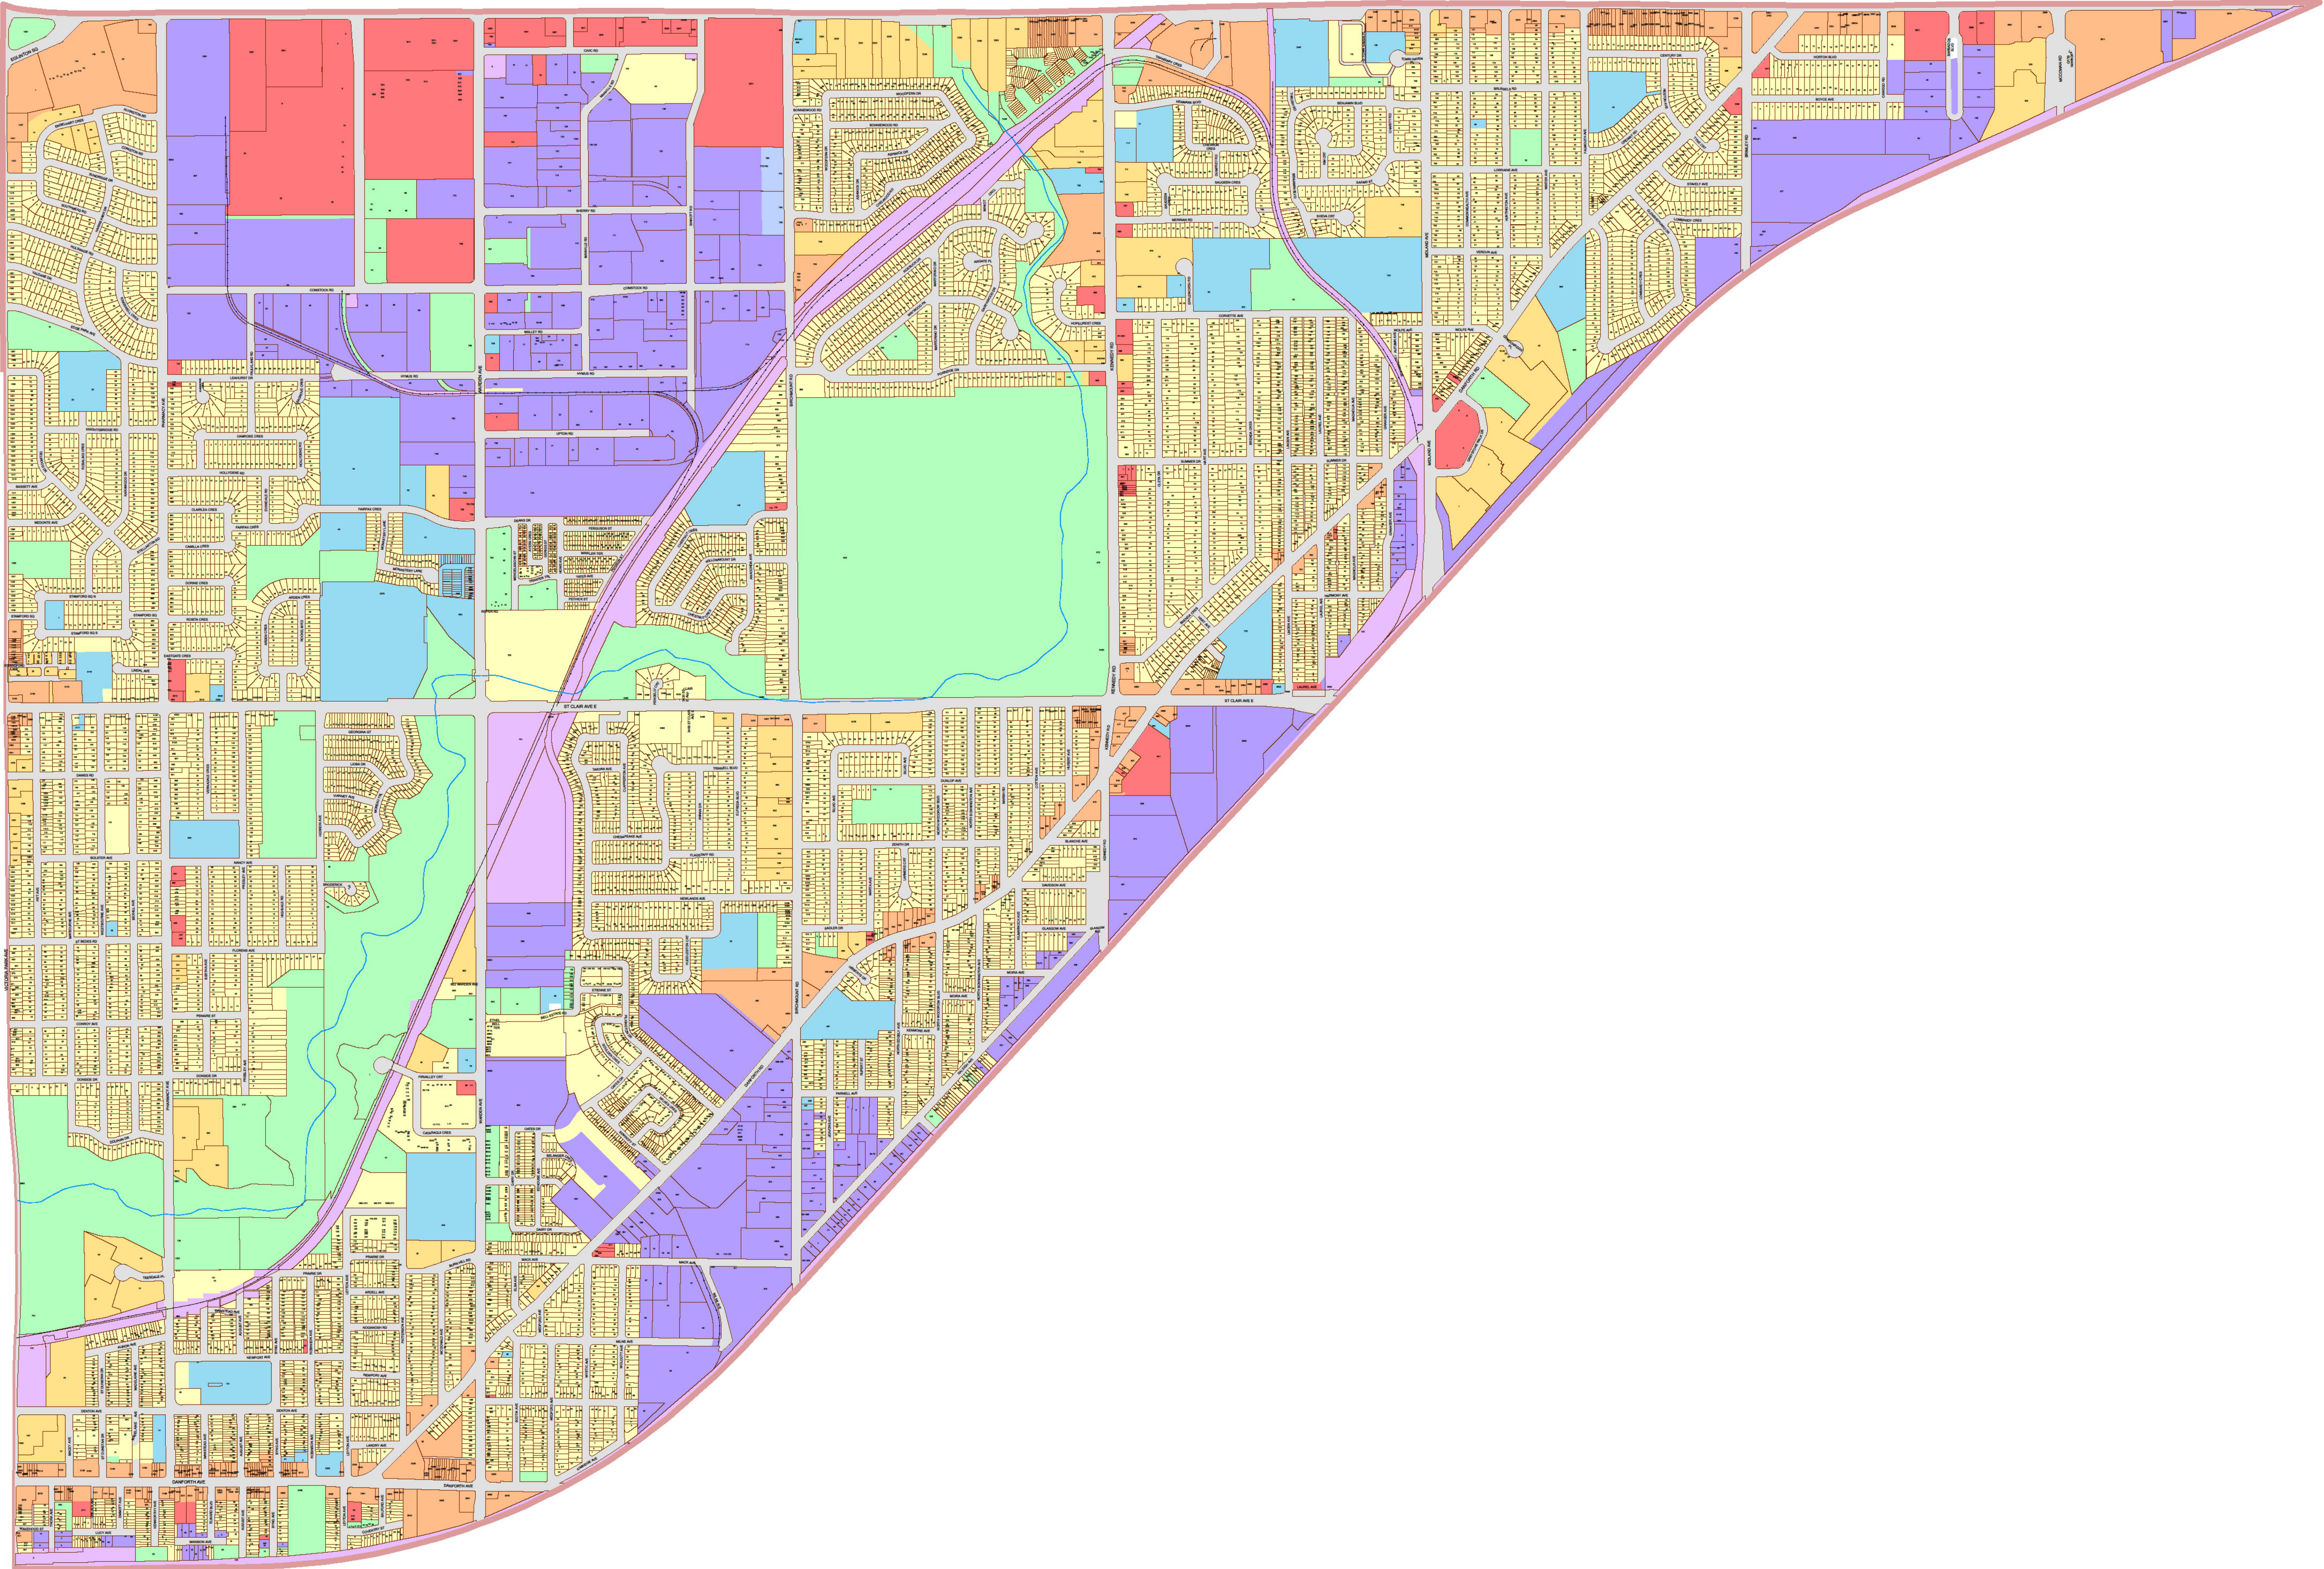

City of Toronto Municipal Code Chapter 694 - Signs - Schedule 'A'

Ward 35:
Scarborough Southwest

Key Map

Legend

- Residential District
- Residential Apartment District
- Commercial District
- Commercial Residential District
- Employment Industrial District
- Employment Industrial Office District
- Institutional District
- Open Space District
- Utility District
- Gardiner Gateway Special Sign District
- Chinatown Special Sign District
- Downtown Yonge Special Sign District
- Dundas Square Special Sign District
- University Avenue Special Sign District
- City Hall and Nathan Phillips Square Special Sign District

Scale 1:4000

For an electronic version of this map refer to www.toronto.ca/building