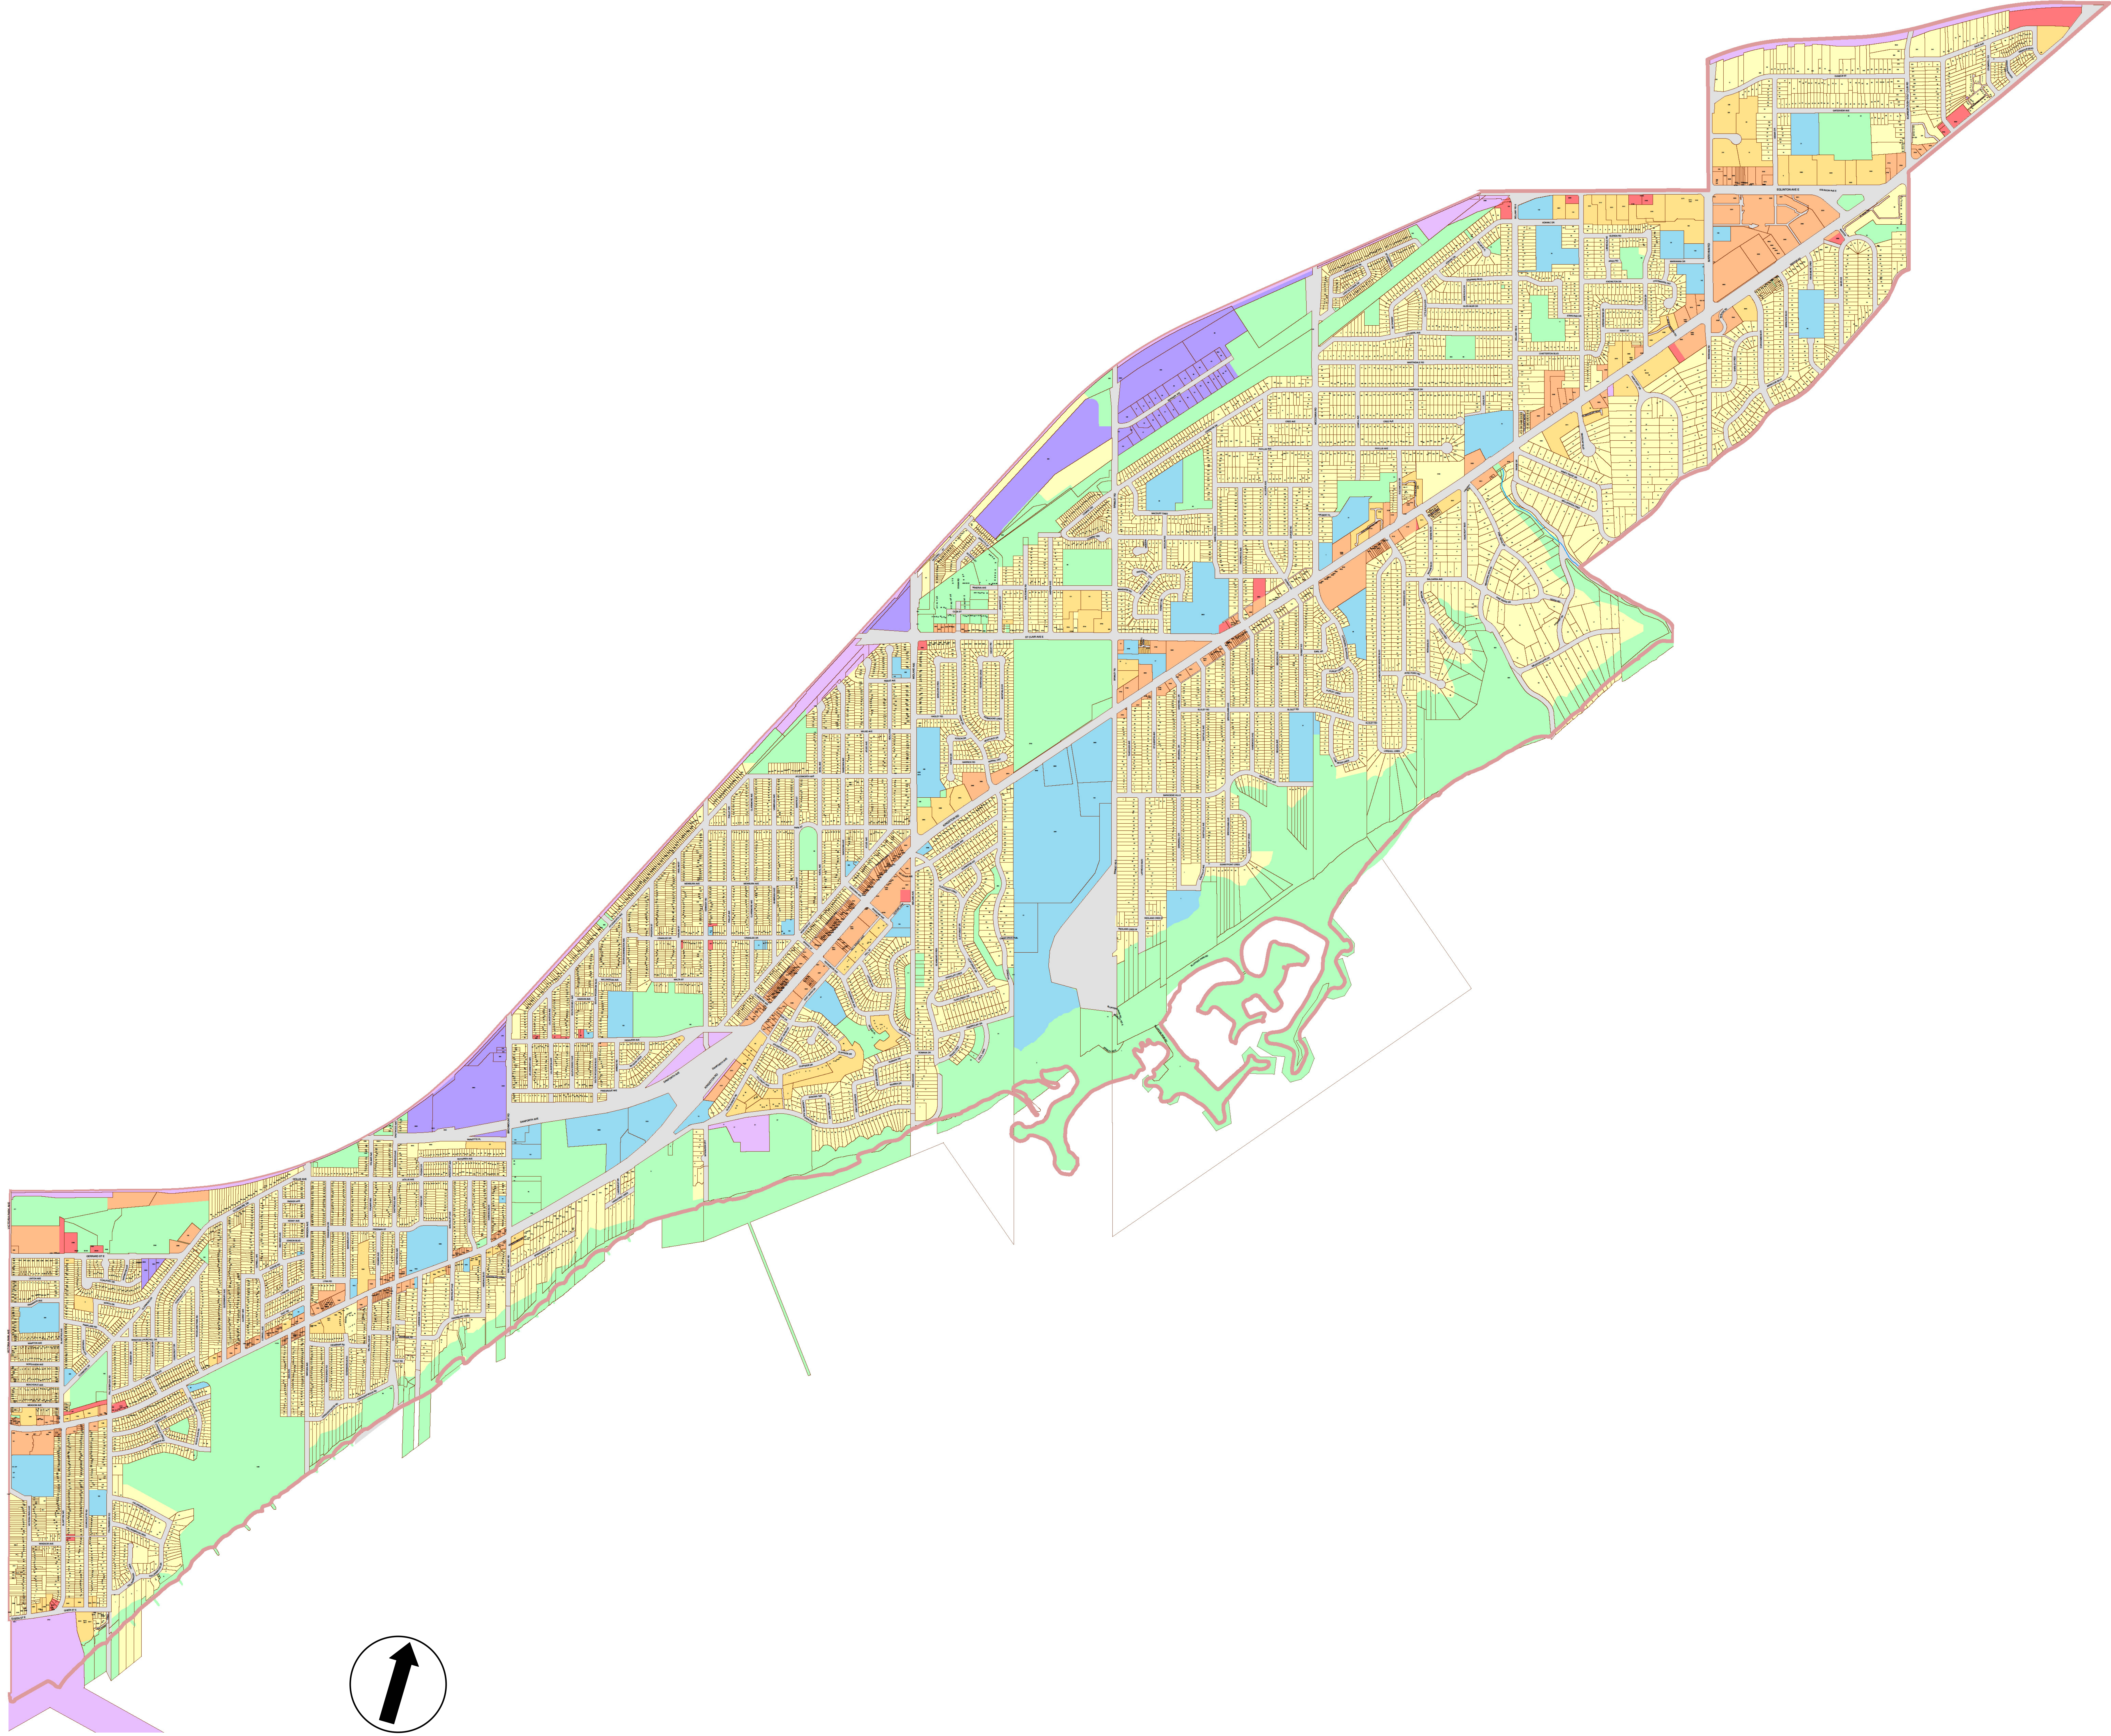

City of Toronto Municipal Code Chapter 694 - Signs - Schedule 'A'

Ward 36:

Scarborough Southwest

Key Map

Legend

- Residential District
- Residential Apartment District
- Commercial District
- Commercial Residential District
- Employment Industrial District
- Employment Industrial Office District
- Institutional District
- Open Space District
- Utility District
- Gardiner Gateway Special Sign District
- Chinatown Special Sign District
- Downtown Yonge Special Sign District
- Dundas Square Special Sign District
- University Avenue Special Sign District
- City Hall and Nathan Phillips Square Special Sign District

Scale 1:4000

For an electronic version of this map refer to www.toronto.ca/building