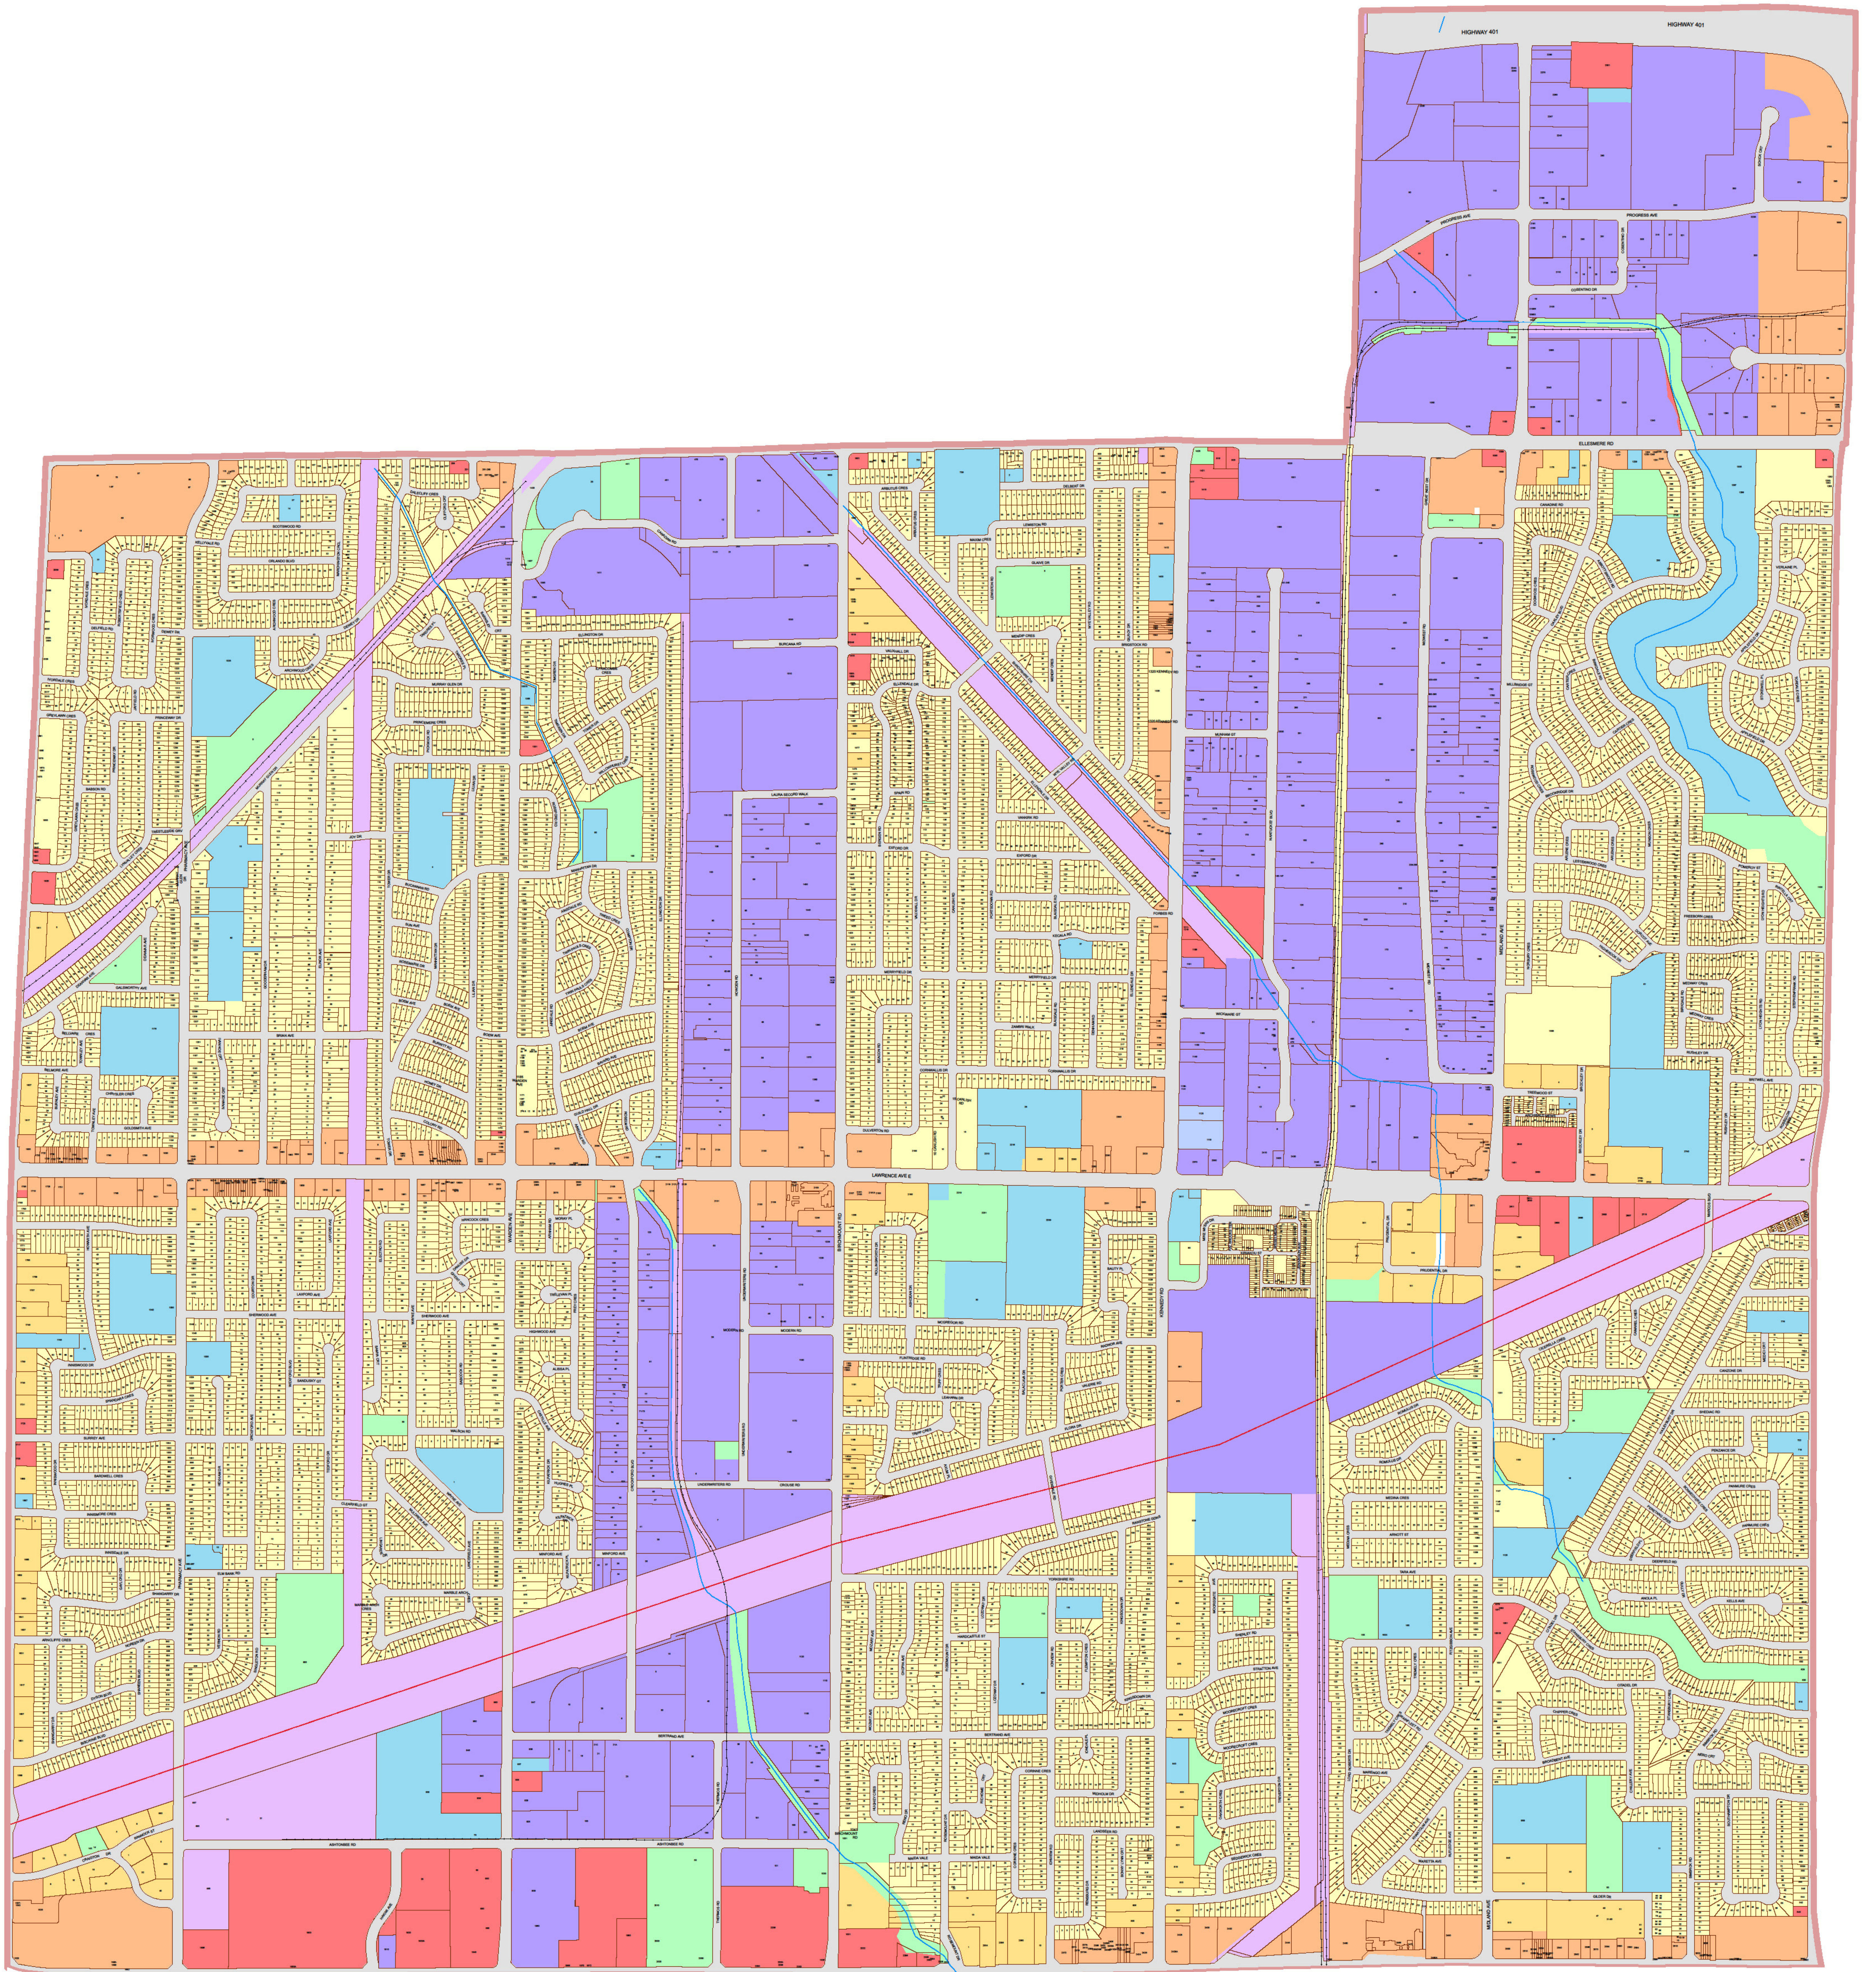

City of Toronto Municipal Code Chapter 694 - Signs - Schedule 'A'

Ward 37:

Scarborough Centre

Key Map

Legend:

	Residential District		Utility District
	Residential Apartment District		Gardiner Gateway Special Sign District
	Commercial District		Chinatown Special Sign District
	Commercial Residential District		Downtown Yonge Special Sign District
	Employment Industrial District		Dundas Square Special Sign District
	Employment Industrial Office District		University Avenue Special Sign District
	Institutional District		City Hall and Nathan Phillips Square Special Sign District
	Open Space District		