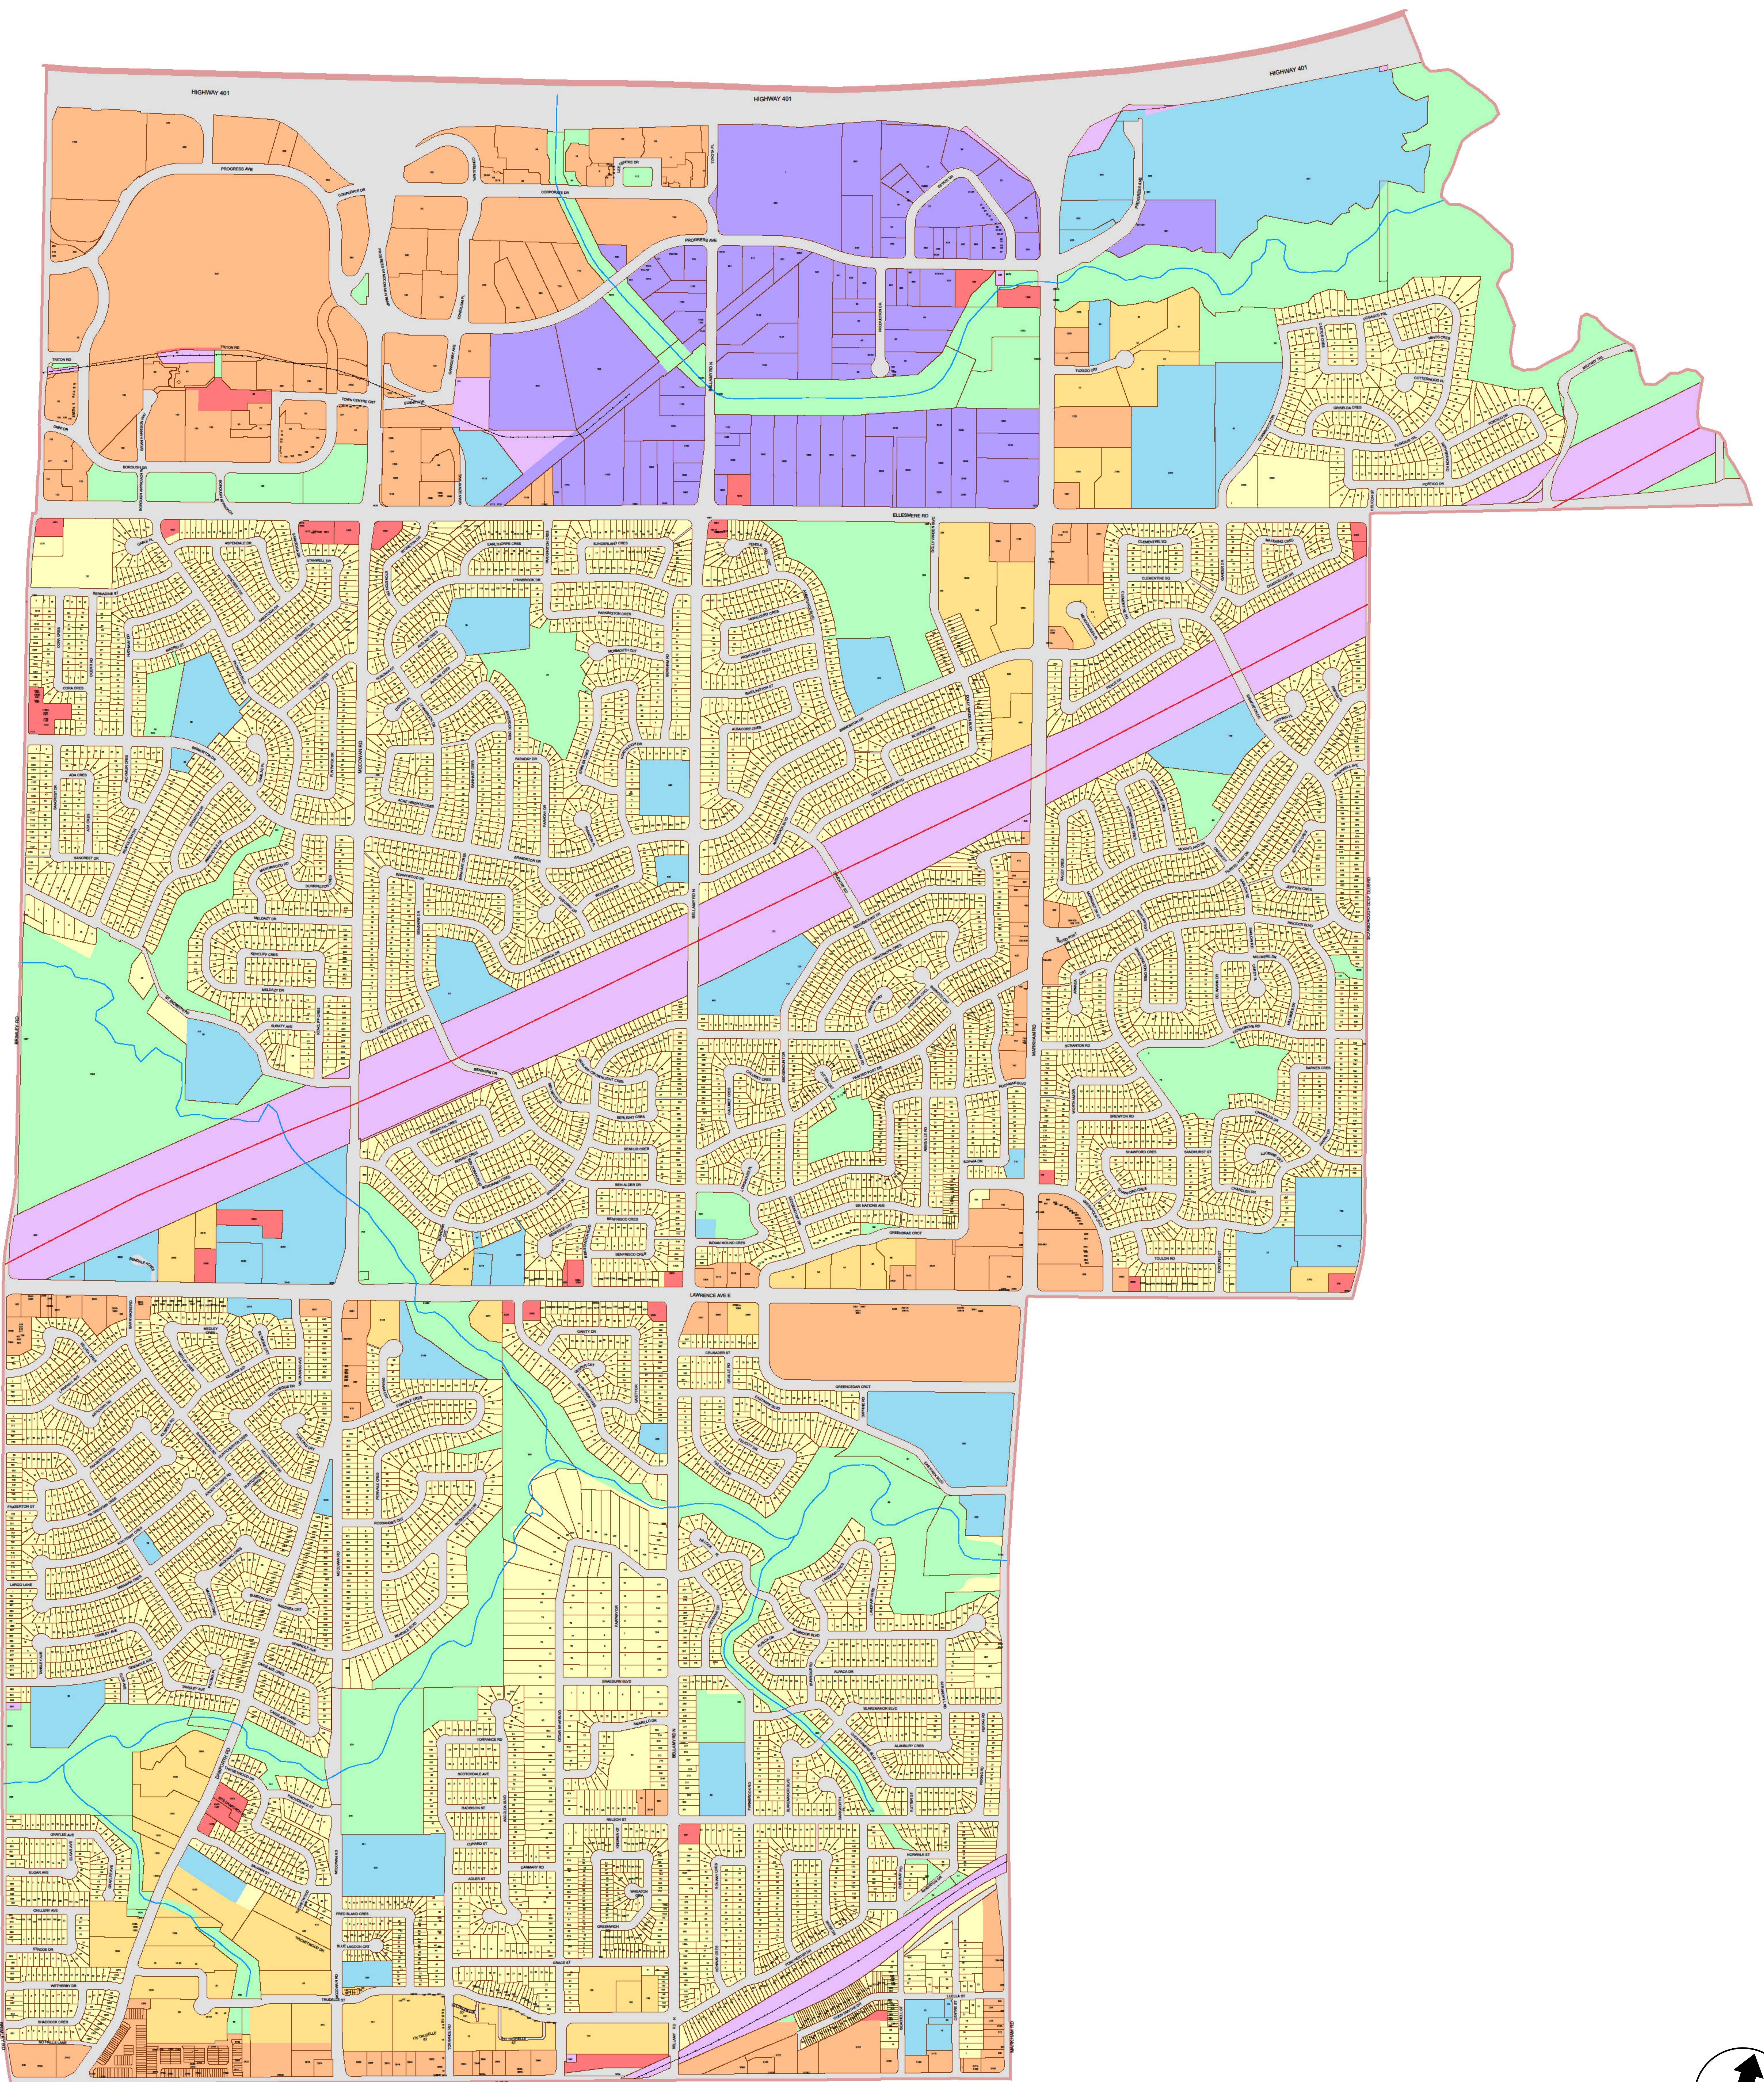

City of Toronto Municipal Code Chapter 694 - Signs - Schedule 'A'

Ward 38:

Scarborough Centre

Key Map

Legend:

	Residential District		Utility District
	Residential Apartment District		Gardiner Gateway Special Sign District
	Commercial District		Chinatown Special Sign District
	Commercial Residential District		Downtown Yonge Special Sign District
	Employment Industrial District		Dundas Square Special Sign District
	Employment Industrial Office District		University Avenue Special Sign District
	Institutional District		City Hall and Nathan Phillips Square Special Sign District
	Open Space District		