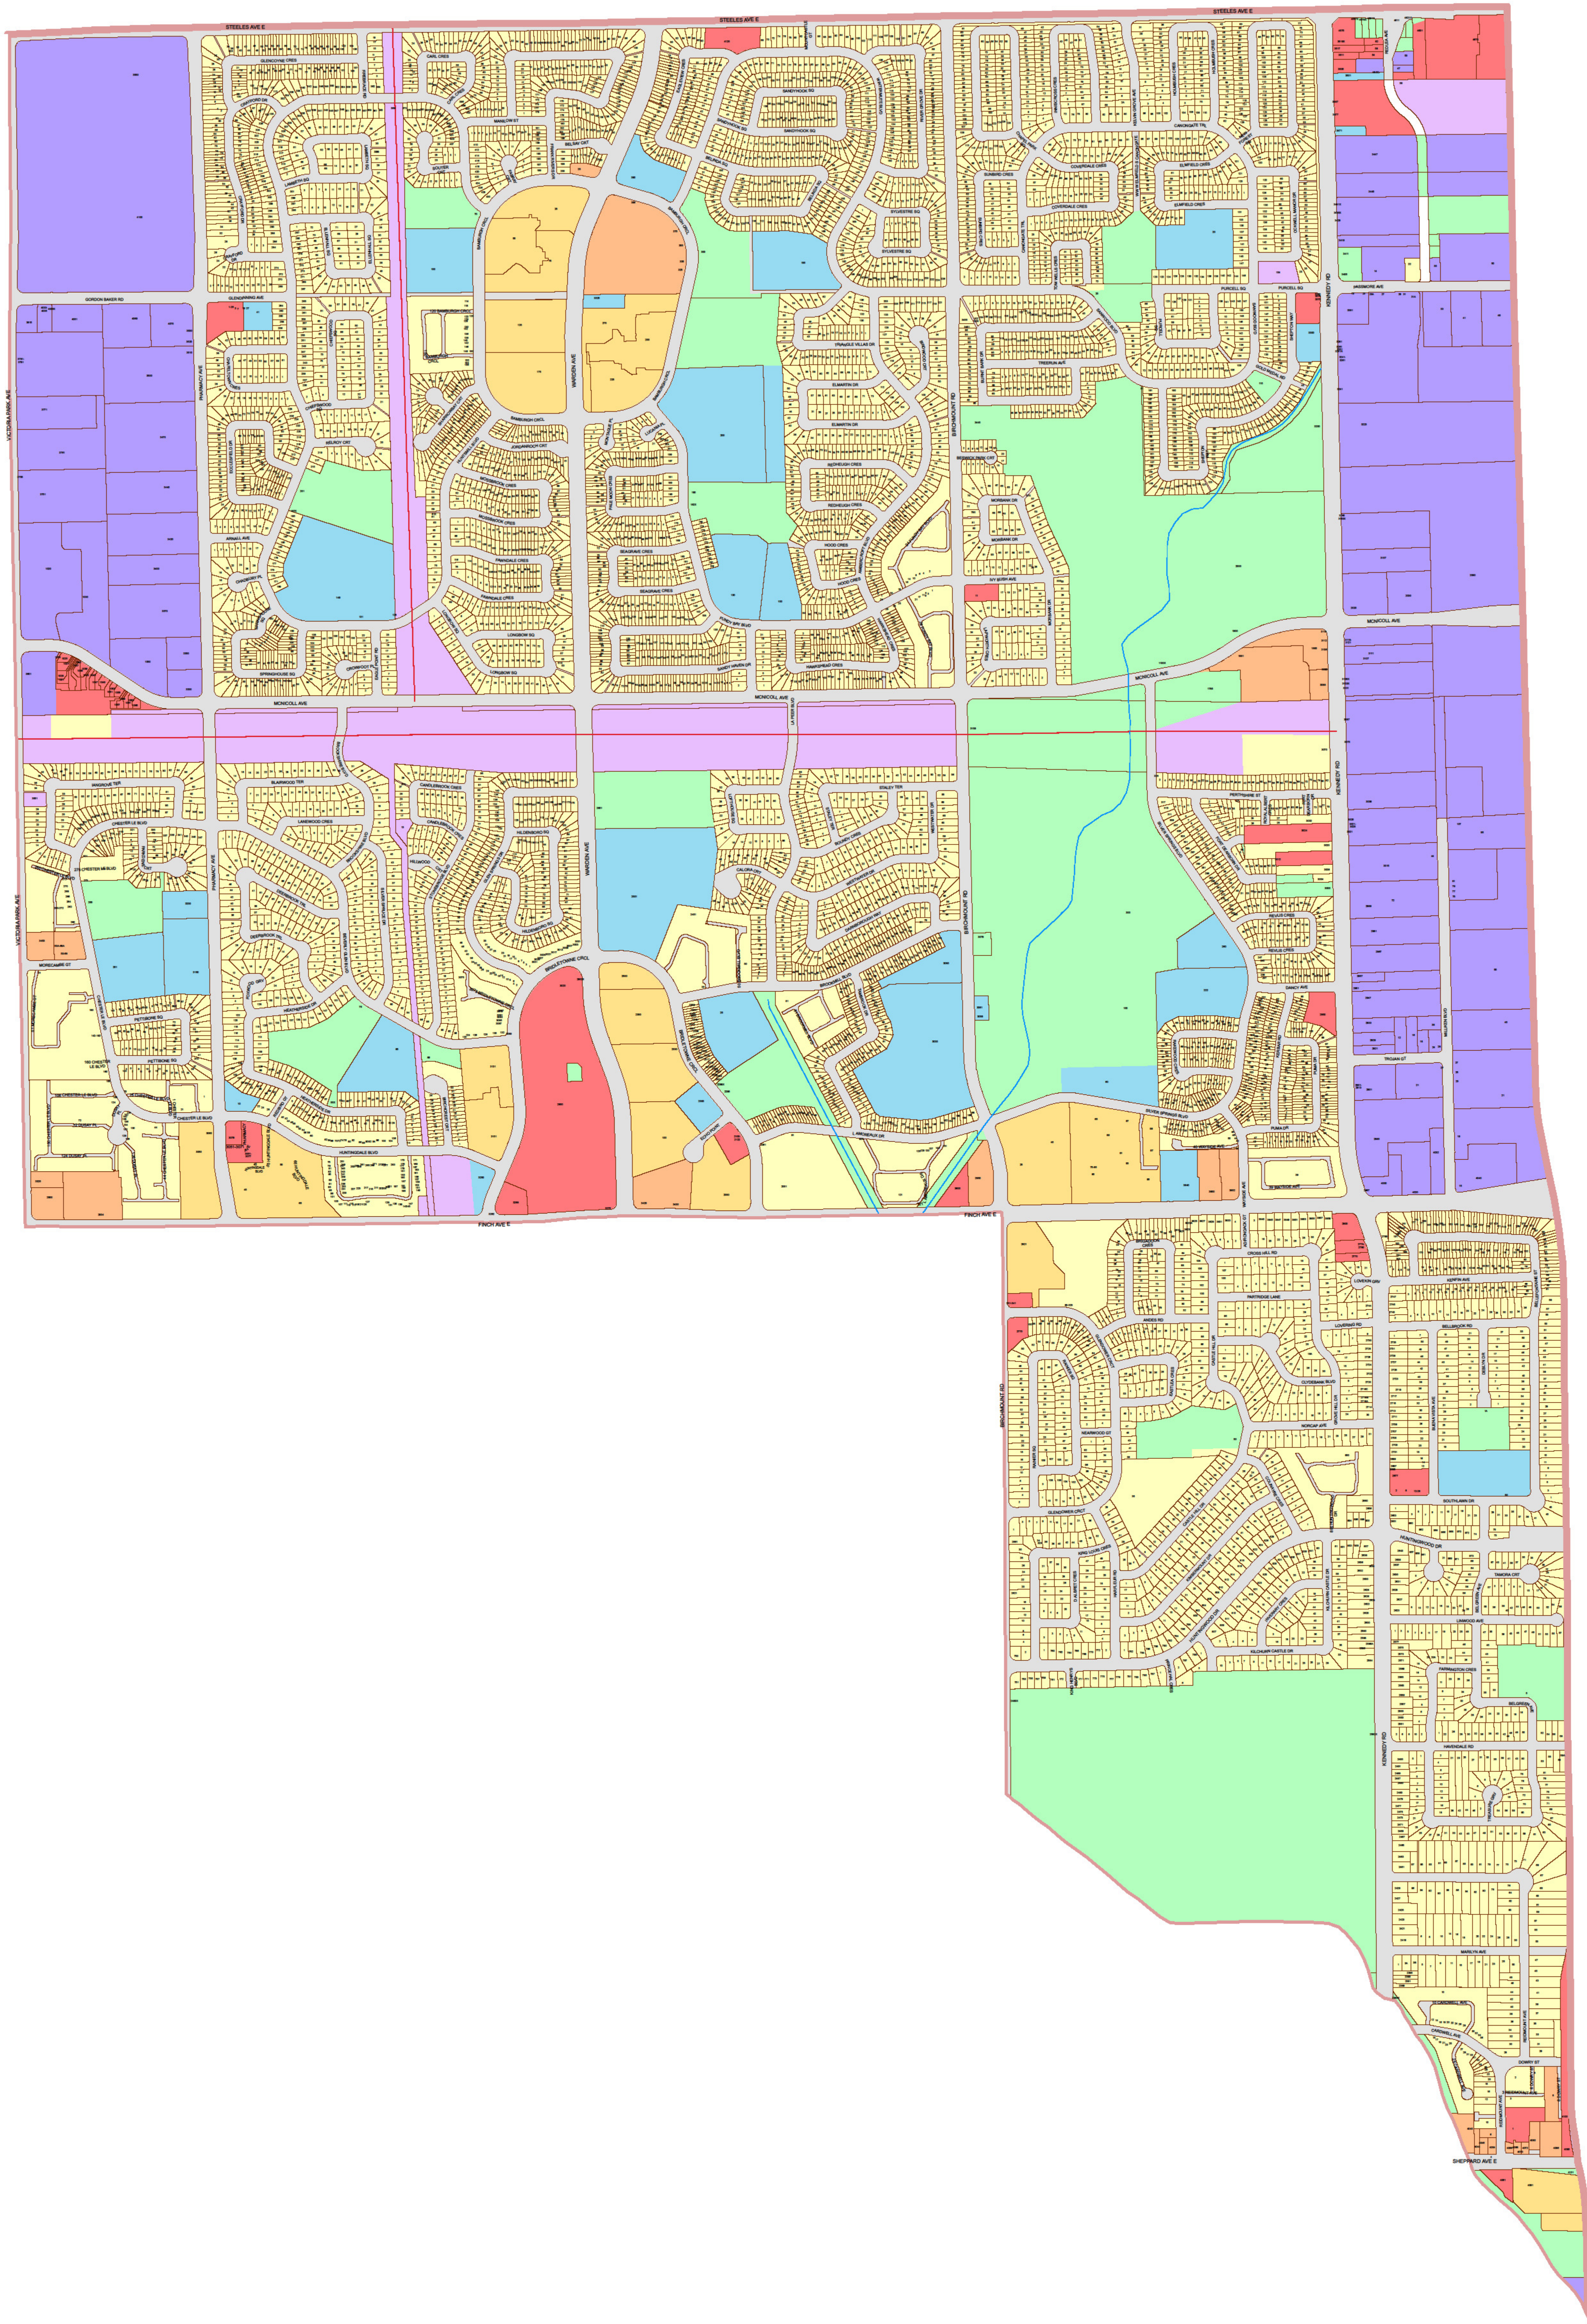

# City of Toronto Municipal Code Chapter 694 - Signs - Schedule 'A'

## Ward 39:

Scarborough-Agincourt

Key Map

## Legend:

	Residential District		Utility District
	Residential Apartment District		Gardiner Gateway Special Sign District
	Commercial District		Chinatown Special Sign District
	Commercial Residential District		Downtown Yonge Special Sign District
	Employment Industrial District		Dundas Square Special Sign District
	Employment Industrial Office District		University Avenue Special Sign District
	Institutional District		City Hall and Nathan Phillips Square Special Sign District
	Open Space District		