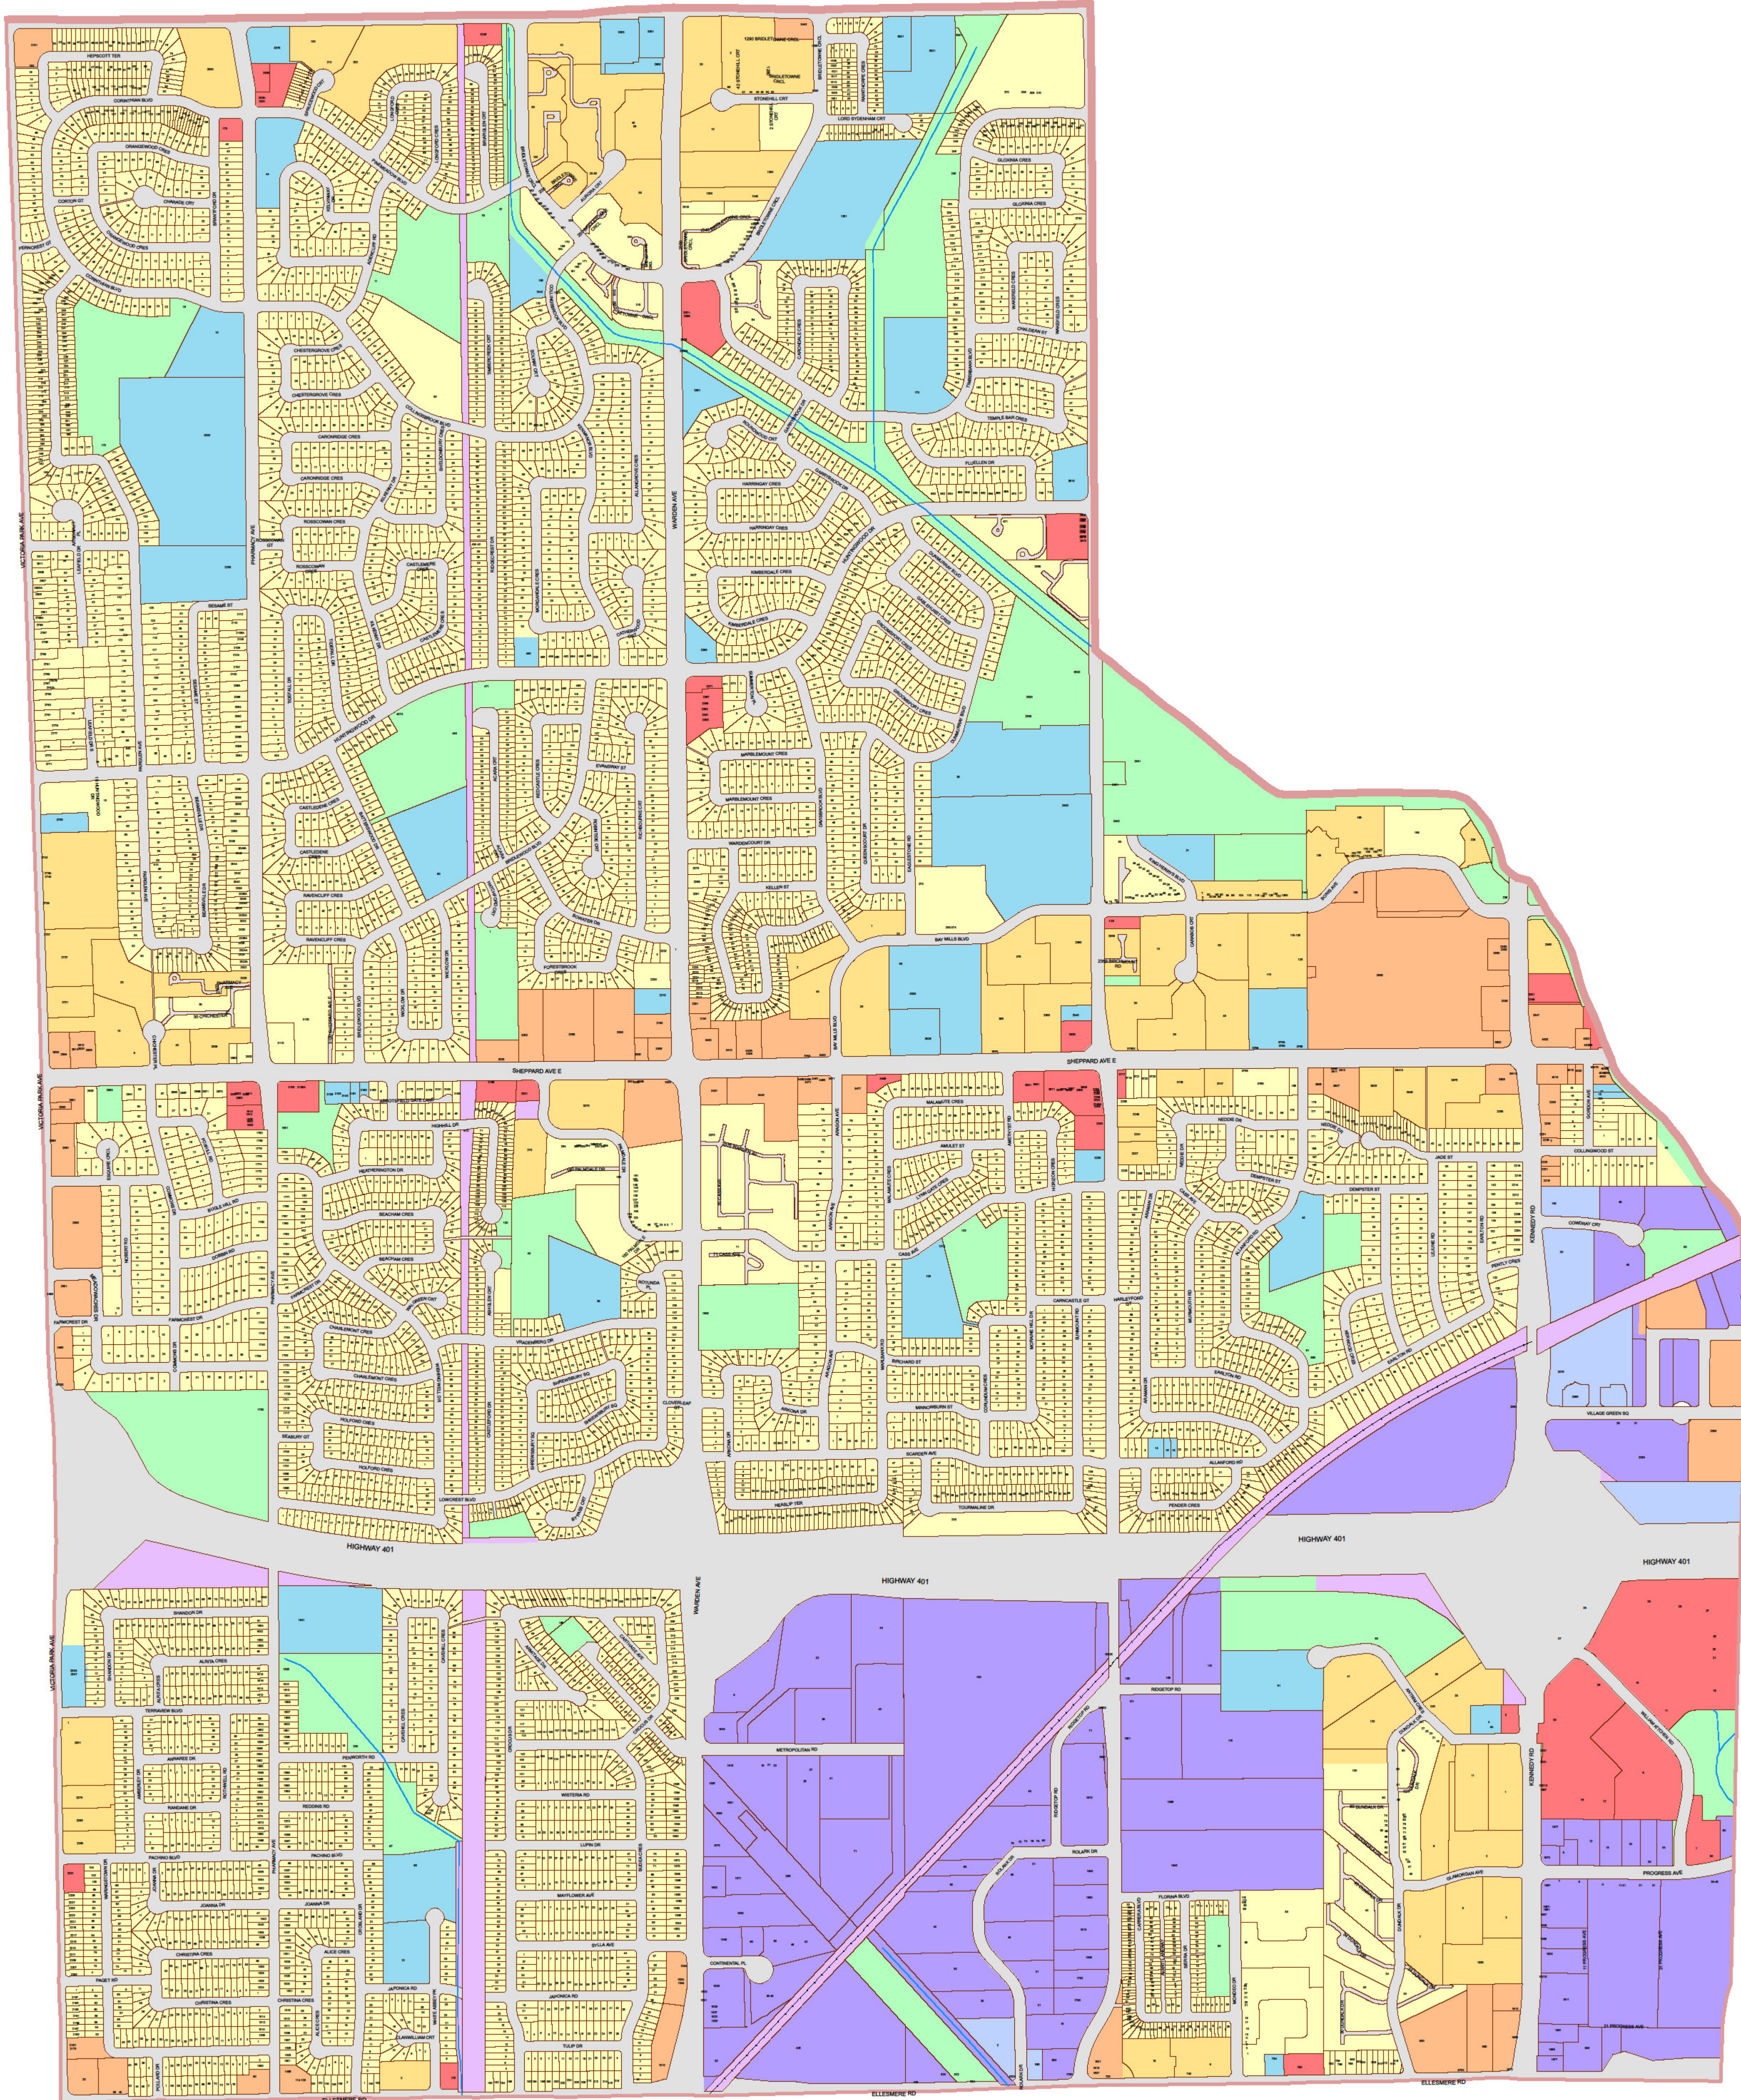

City of Toronto Municipal Code Chapter 694 - Signs - Schedule 'A'

Ward 40:
Scarborough-Agincourt

Key Map

Legend:

- | | |
|---|--|
|  Residential District |  Utility District |
|  Residential Apartment District |  Gardiner Gateway Special Sign District |
|  Commercial District |  Chinatown Special Sign District |
|  Commercial Residential District |  Downtown Yonge Special Sign District |
|  Employment Industrial District |  Dundas Square Special Sign District |
|  Employment Industrial Office District |  University Avenue Special Sign District |
|  Institutional District |  City Hall and Nathan Phillips Square Special Sign District |
|  Open Space District | |