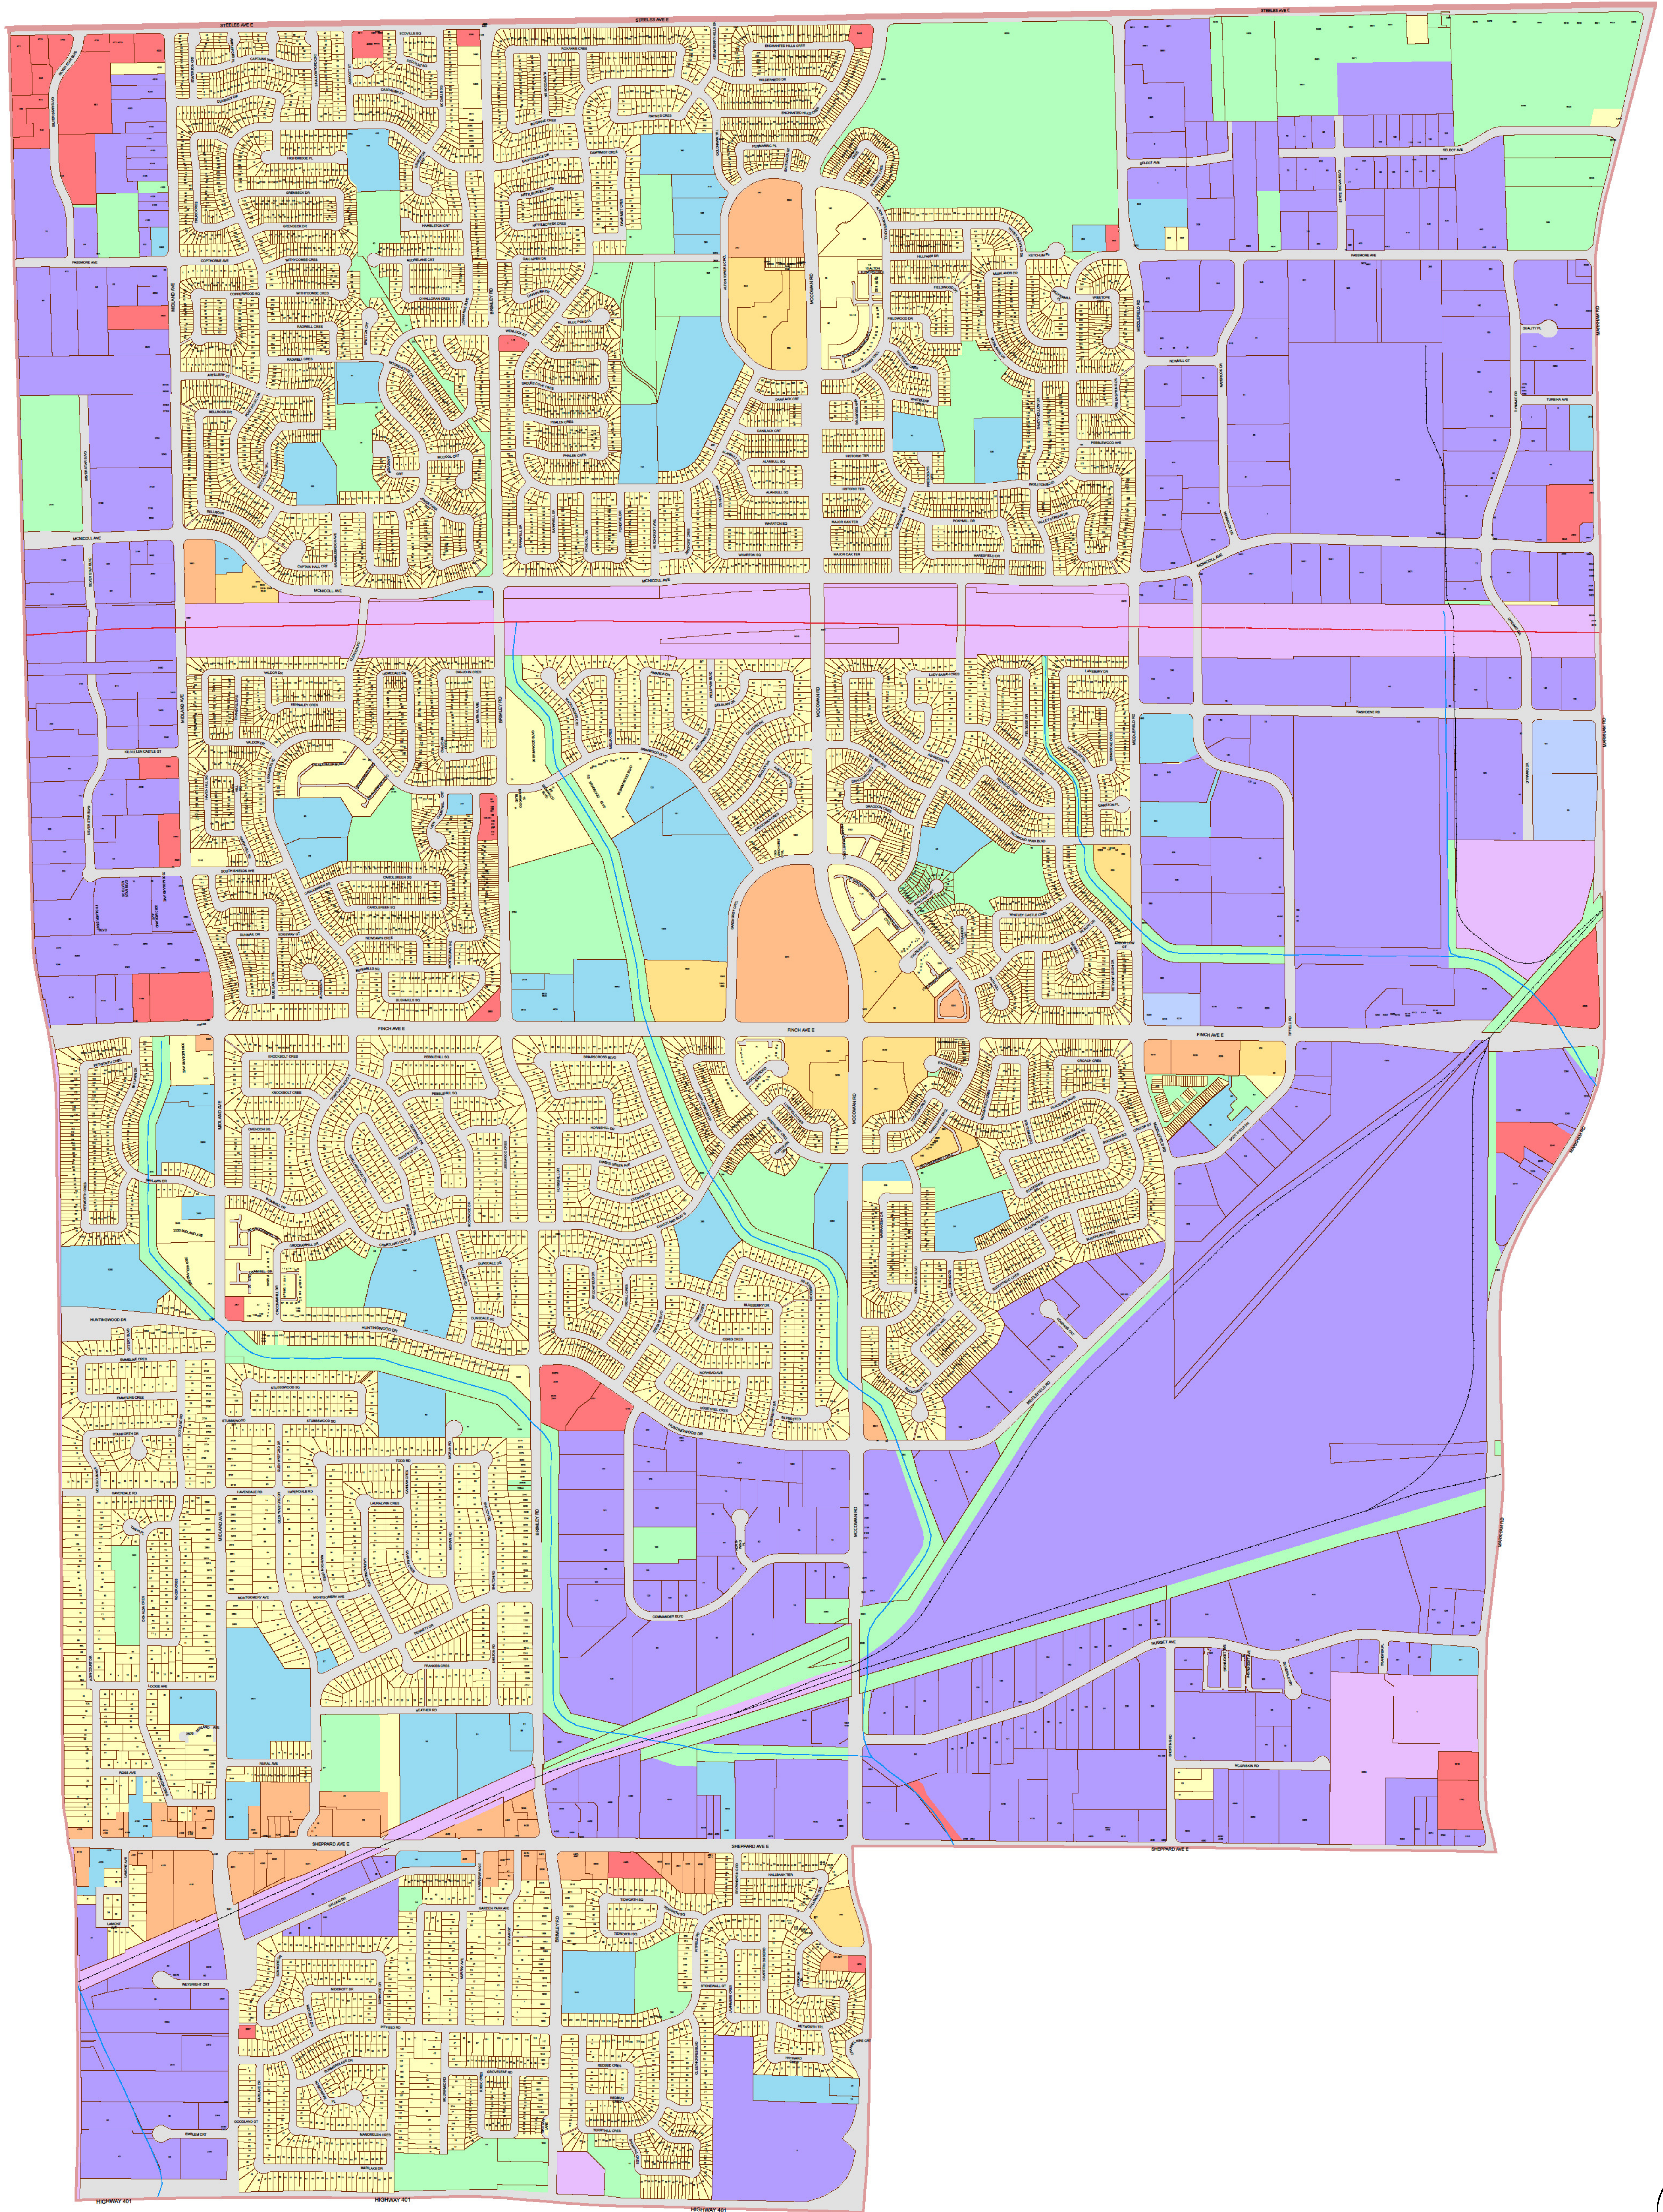

# City of Toronto Municipal Code Chapter 694 - Signs - Schedule 'A'

## Ward 41:

Scarborough-Rouge River

Key Map

## Legend:

	Residential District		Utility District
	Residential Apartment District		Gardiner Gateway Special Sign District
	Commercial District		Chinatown Special Sign District
	Commercial Residential District		Downtown Yonge Special Sign District
	Employment Industrial District		Dundas Square Special Sign District
	Employment Industrial Office District		University Avenue Special Sign District
	Institutional District		City Hall and Nathan Phillips Square Special Sign District
	Open Space District		