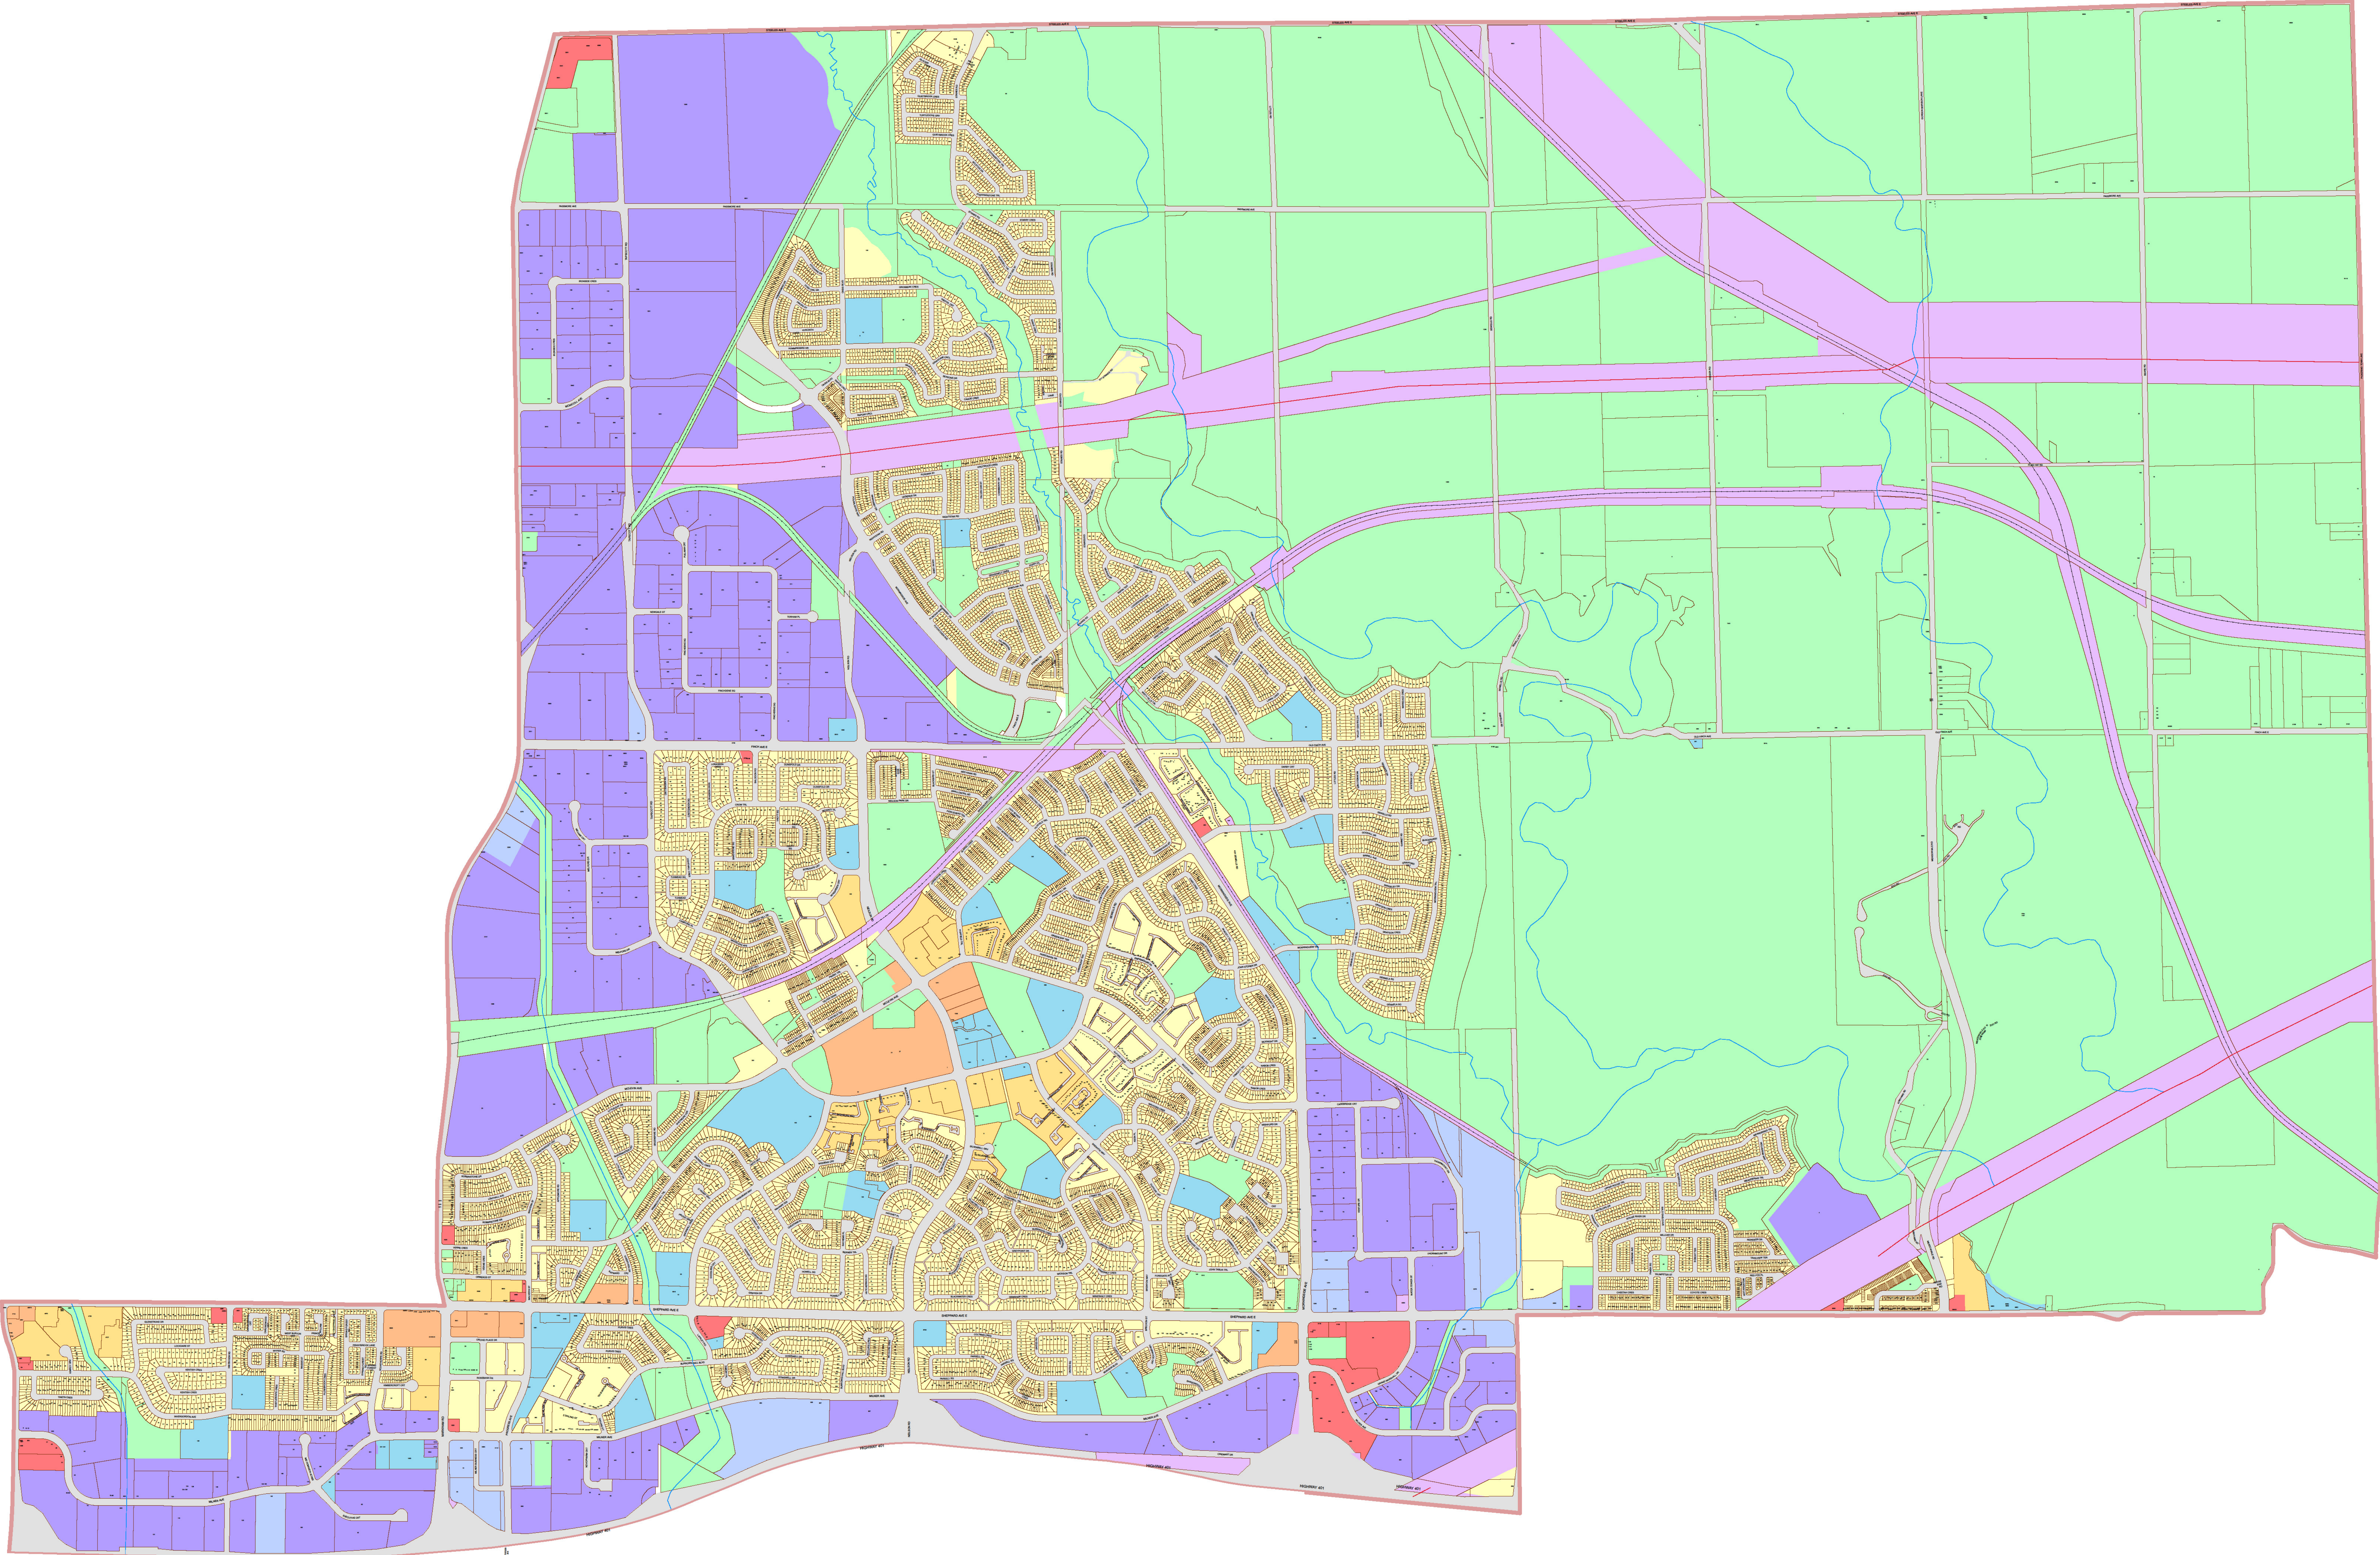

City of Toronto Municipal Code Chapter 694 - Signs - Schedule 'A'

Ward 42:
Scarborough-Rouge River

Key Map

Legend

- Residential District
- Residential Apartment District
- Commercial District
- Commercial Residential District
- Employment Industrial District
- Employment Industrial Office District
- Institutional District
- Open Space District
- Utility District
- Gardiner Gateway Special Sign District
- Chinatown Special Sign District
- Downtown Yonge Special Sign District
- Dundas Square Special Sign District
- University Avenue Special Sign District
- City Hall and Nathan Phillips Square Special Sign District

Scale 1:4000

For an electronic version of this map refer to www.toronto.ca/building