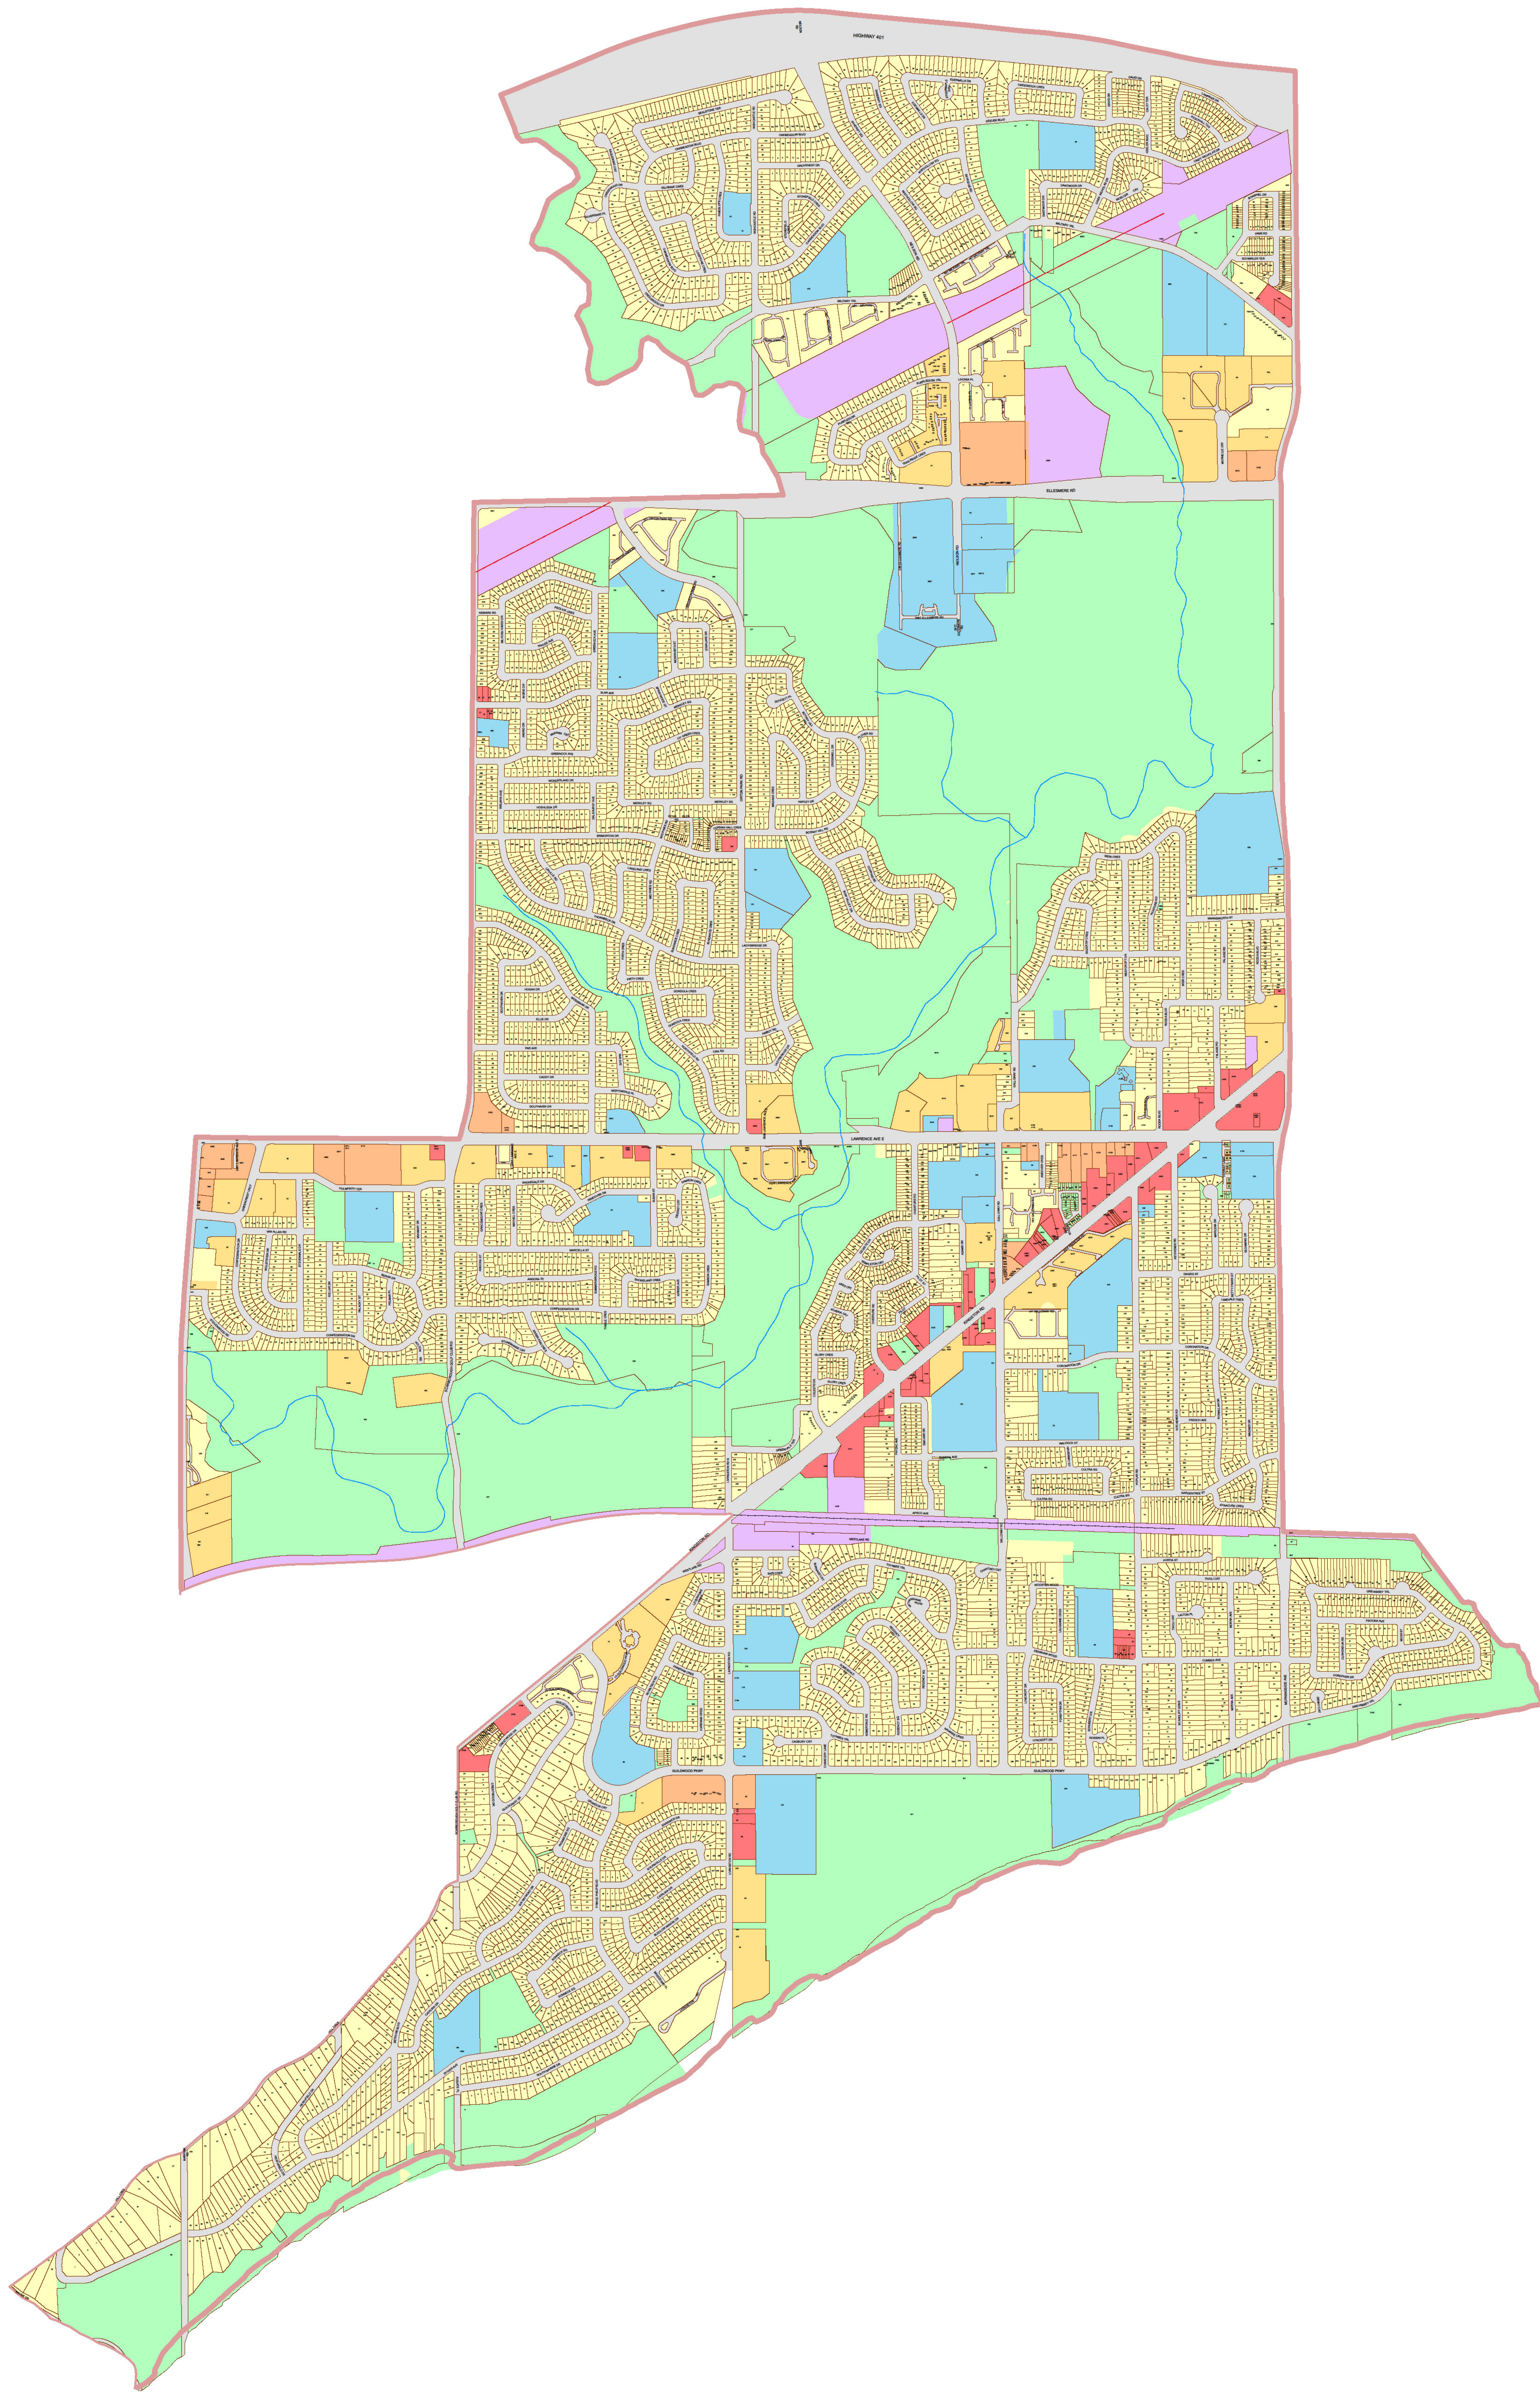

City of Toronto Municipal Code Chapter 694 - Signs - Schedule 'A'

Ward 43:

Scarborough East

Key Map

Legend:

	Residential District		Utility District
	Residential Apartment District		Gardiner Gateway Special Sign District
	Commercial District		Chinatown Special Sign District
	Commercial Residential District		Downtown Yonge Special Sign District
	Employment Industrial District		Dundas Square Special Sign District
	Employment Industrial Office District		University Avenue Special Sign District
	Institutional District		City Hall and Nathan Phillips Square Special Sign District
	Open Space District		