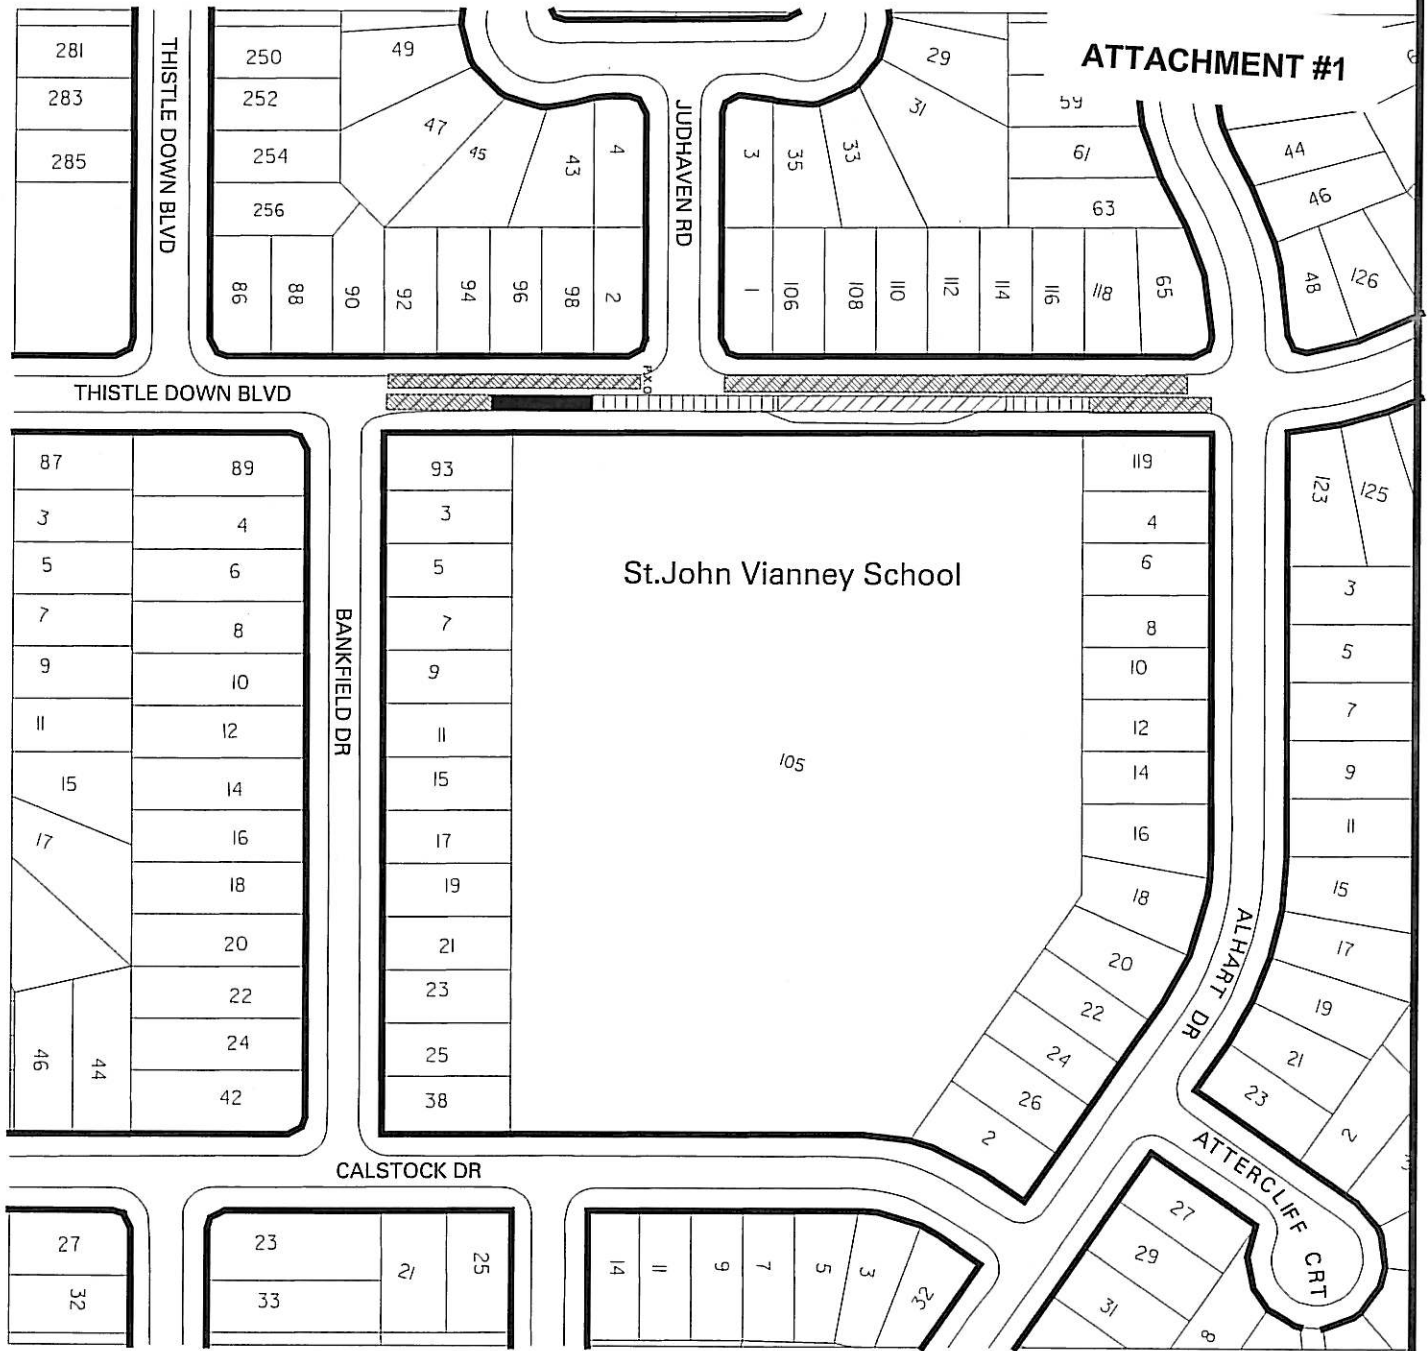

**ATTACHMENT #1**

**10 minute limit, 8:00 a.m. - 5:00 p.m., Mon - Fri (NEW)**

**NO PARKING 8:00 a.m. - 5:00 p.m., Mon - Fri**

**NO STOPPING 8:00 a.m. - 5:00 p.m., Mon - Fri**

**SCHOOL BUS LOADING ZONE**

**THISTLE DOWN BOULEVARD  
PROPOSED PARKING REGULATION AMENEDMENT**