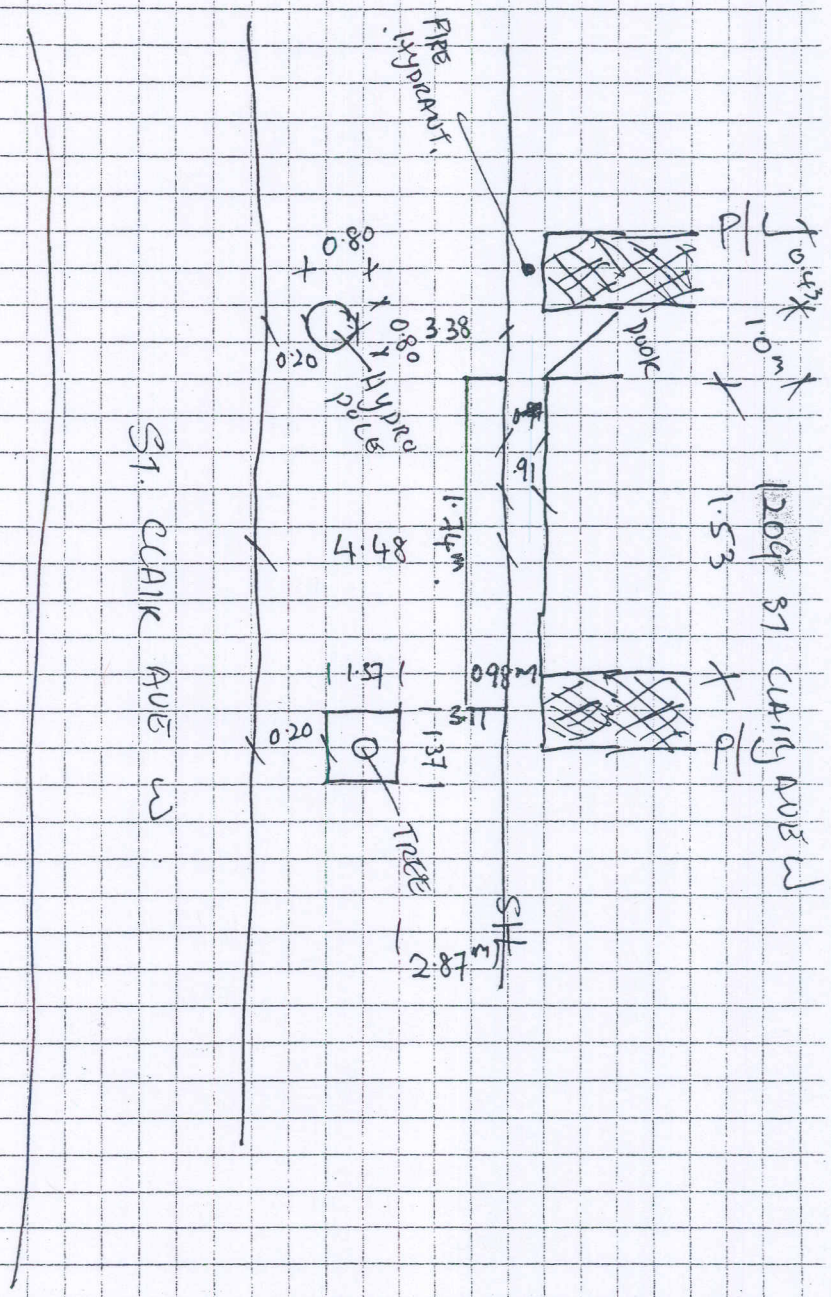

1209 ST. CLAIR AVE. W

0.98m

1.74m

2.13m

3.11m

2.13m  
FROM TREE PIT