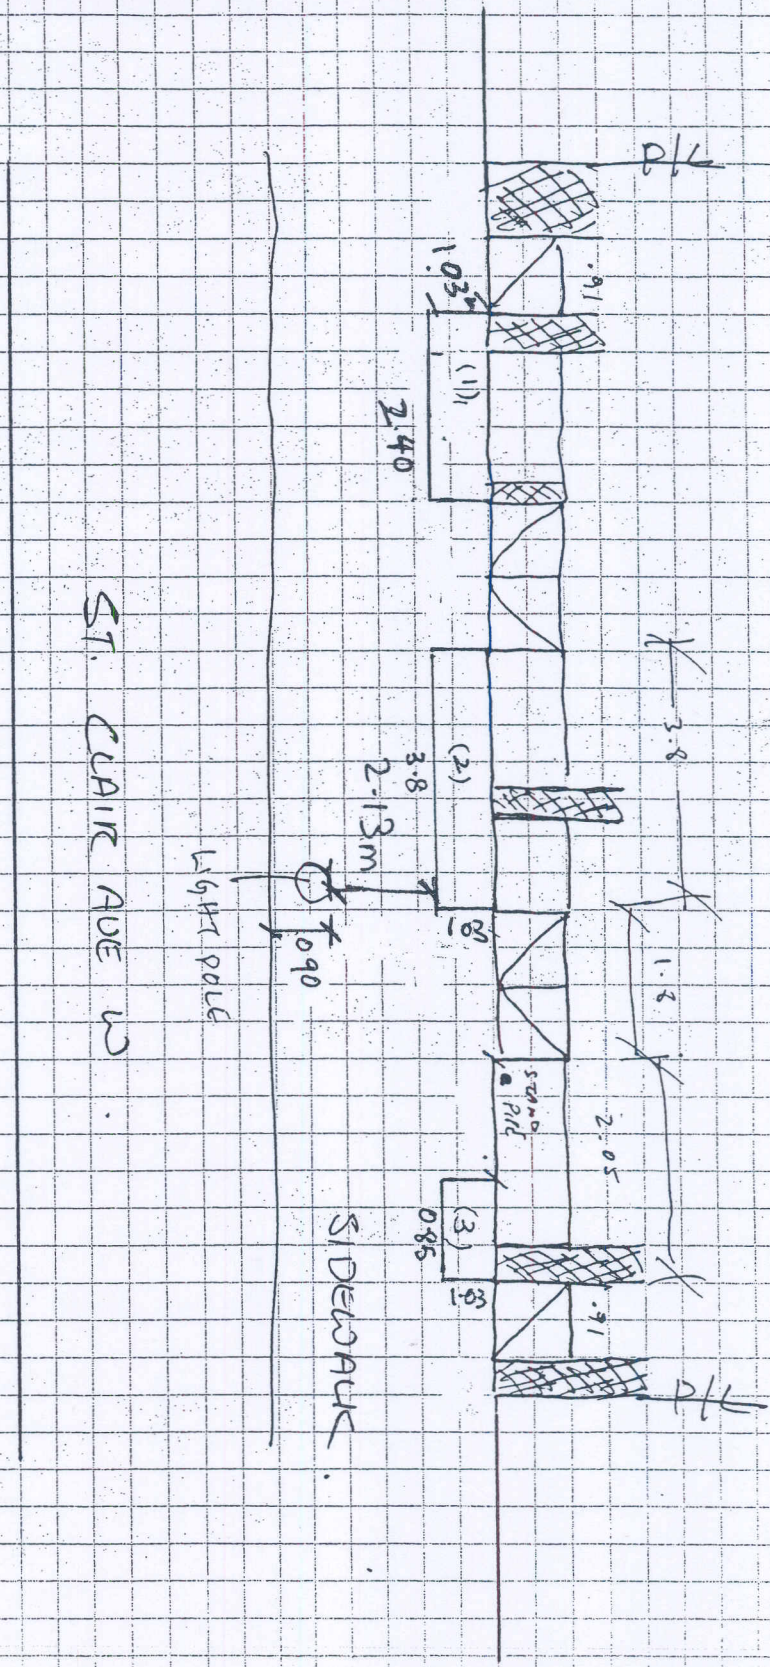

1279 ST. CLAIRE AVE. W.

ST. CLAIRE AVE. W.

STOP HERE ON RED SIGNAL

APPENDIX 1
Page 2 of 2

GRACE TOWER

TEL: 654-8837

STOP

6.90m

2.13m

2.40m

2.20m

0.53m

1.05m

0.85m

1.03m