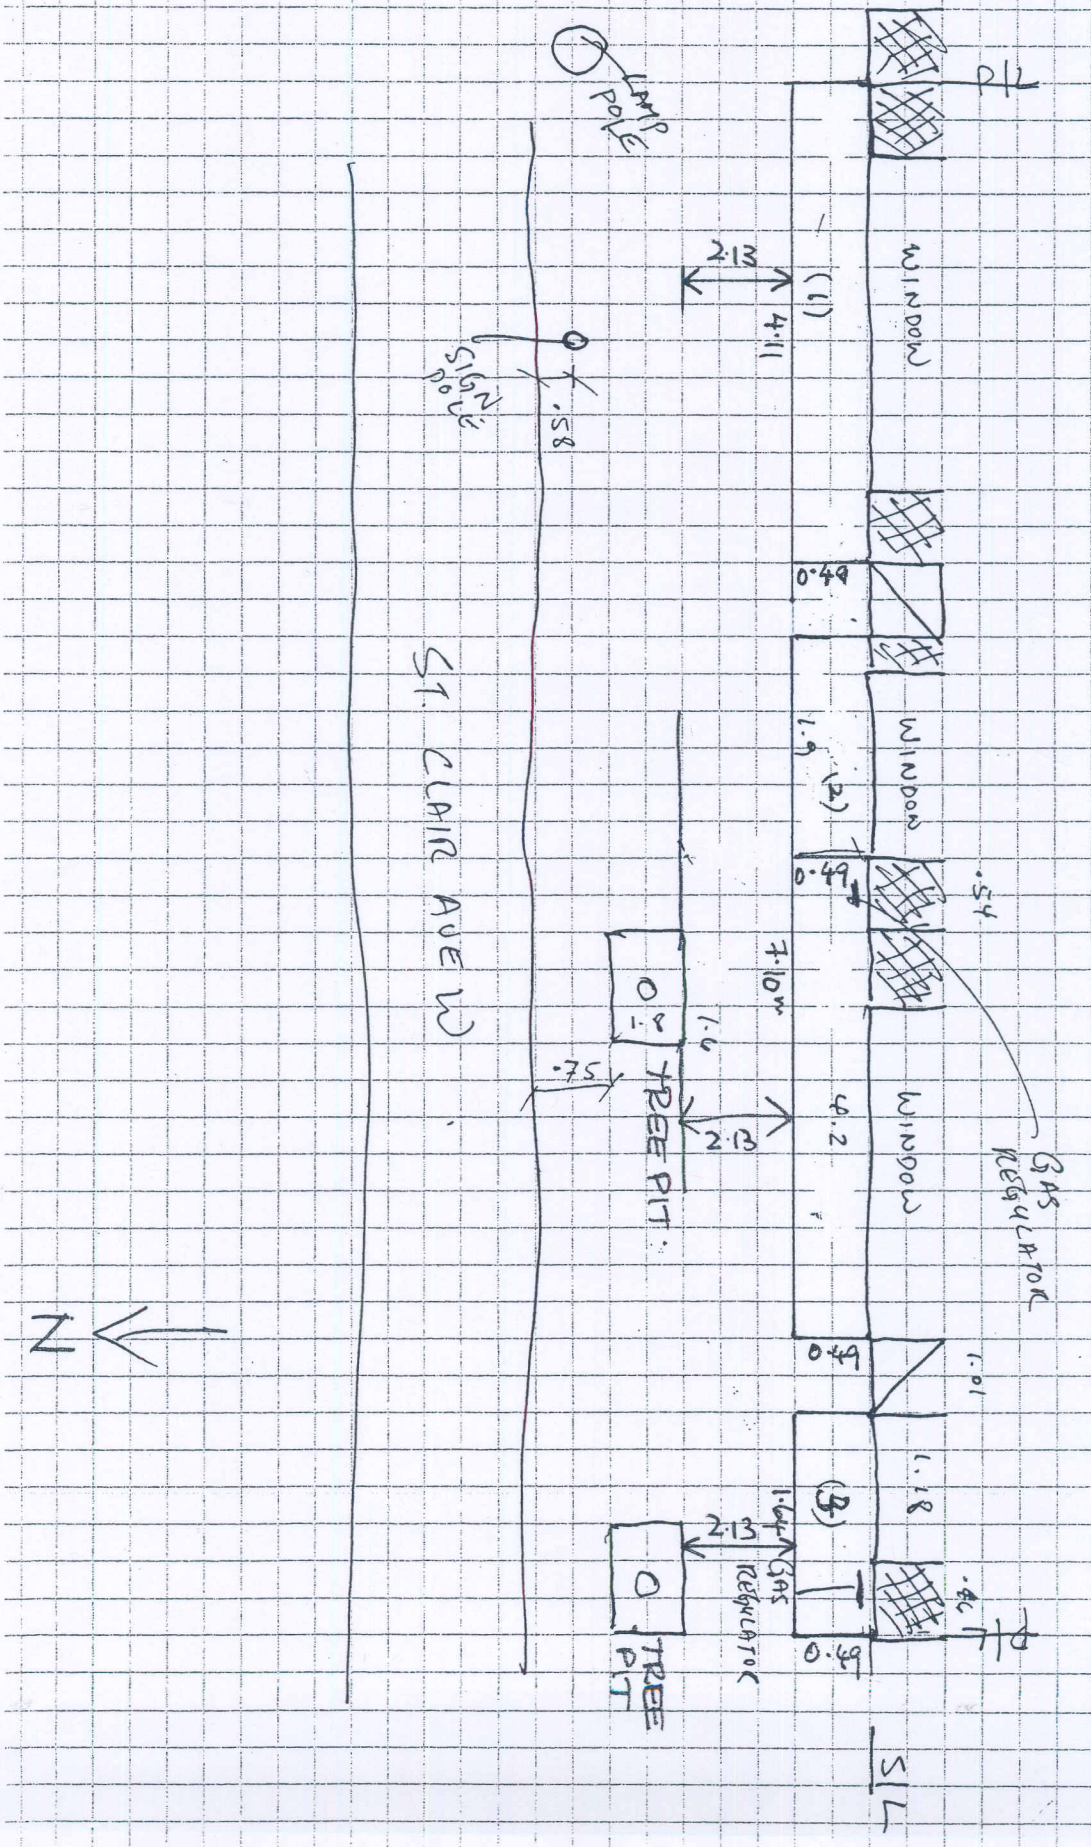

1299 - 1301 ST. CLAIR AVE. W

1301

Trace PT.

2-13m

Trace PT

2-13m

7-10m

0-49

APPENDIX
Page... 2

PASTAS
CHEESE
SAUSAGES

Great Taste
Award 2008
Best of Show

00161