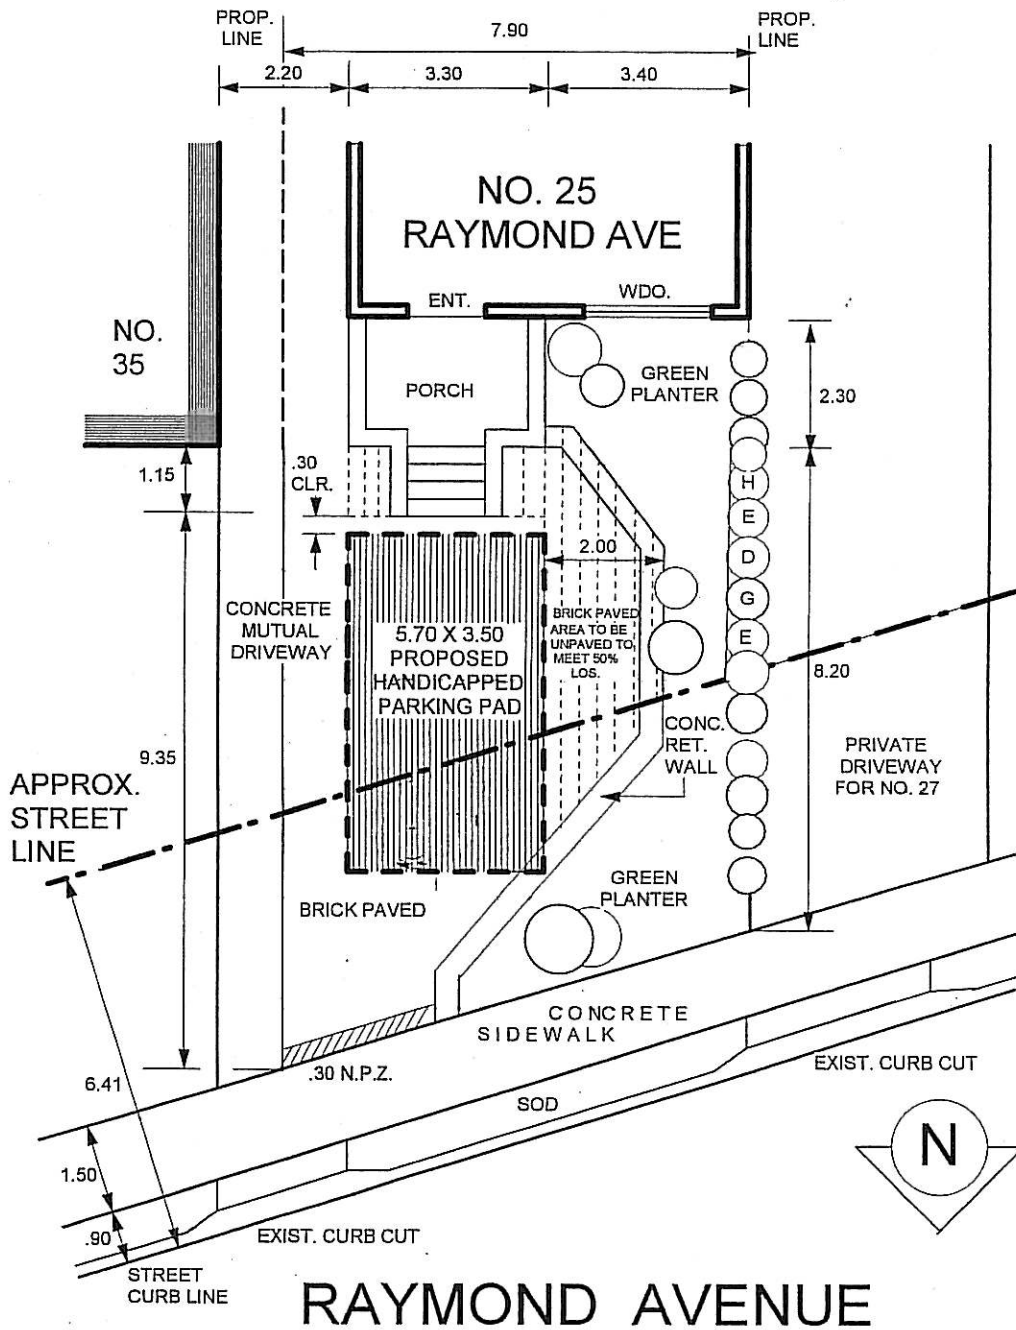

25 RAYMOND AVE  
FRONT YARD PARKING

## RAYMOND AVENUE

FRONT YARD PARKING (HANDICAPPED)					
FOR:		MS. TINA MANITTARI			
LOCATION:		NO. 25 RAYMOND AVE., TORONTO			
ABOVE STREET LINE			BELOW STREET LINE		
TOT. AREA	48.98 SM	100%	100%	TOT. AREA	32.67 SM
PAVED AREA	24.40 SM	49.9%	49.7%	PAVED AREA	16.23 SM
TOT. LOS AREA	24.58 SM	50.1%	50.3%	TOT. LOS AREA	16.44 SM
DATE DRAWN : JULY 13, 2007 REVISED DATE : JULY 27, 2007 SCALE : 1 : 100 METERS			NOTE: PORTION OF BRICK PAVED AREA TO BE UNPAVED TO ACCOMODATE THE 50% LANDSCAPE OPEN SPACE REQUIREMENT.		