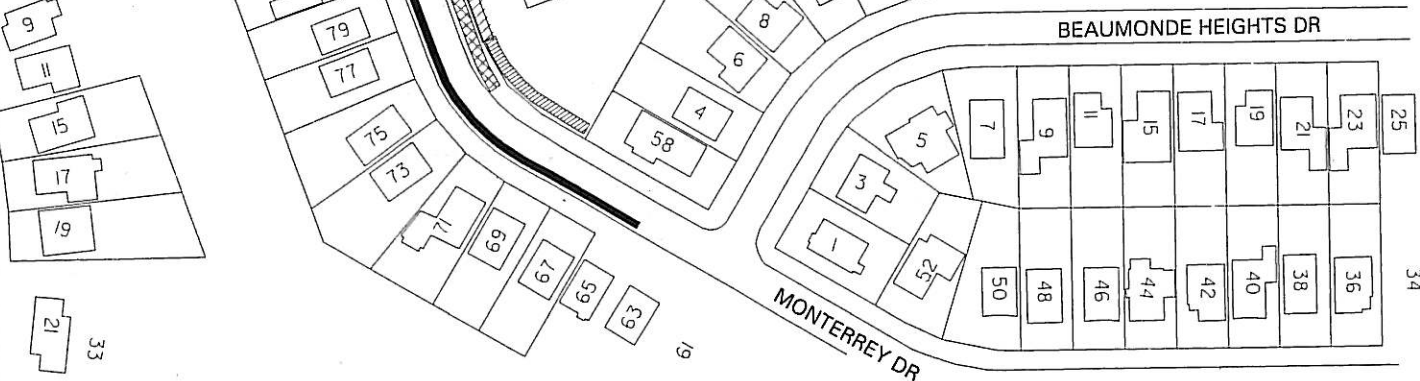

TAYSHAM CRES

LAMELLA RD

AMARON AVE

BEAUMONDE HEIGHTS DR

MONTERREY DR

-  Existing No Parking, 8:00 a.m. to 5:00 p.m., Monday to Friday
-  Proposed 10 Minute Parking, 8:00 a.m. to 5 p.m., Monday to Friday
-  Proposed No Parking, 8:00 a.m. to 5:00 p.m., Monday to Friday
-  Existing No Stopping, 8:00 a.m. to 5:00 p.m., Monday to Friday