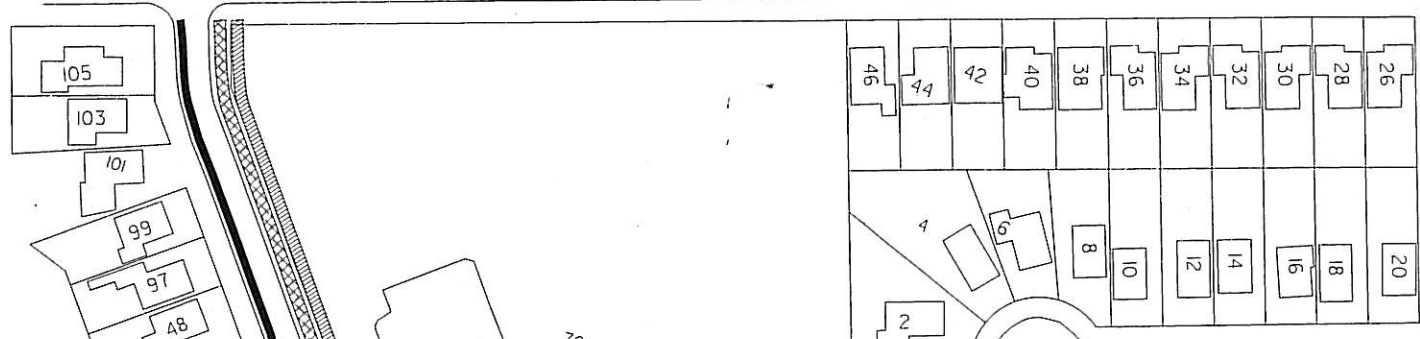

TAYSHAM CRES

LAMELLA RD

AMARON AVE

BEAUMONDE HEIGHTS DR

MONTERREY DR

-  Existing No Parking, 8:00 a.m. to 5:00 p.m., Monday to Friday
-  Proposed 10 Minute Parking, 8:00 a.m. to 5 p.m., Monday to Friday
-  Proposed No Parking, 8:00 a.m. to 5:00 p.m., Monday to Friday
-  Existing No Stopping, 8:00 a.m. to 5:00 p.m., Monday to Friday