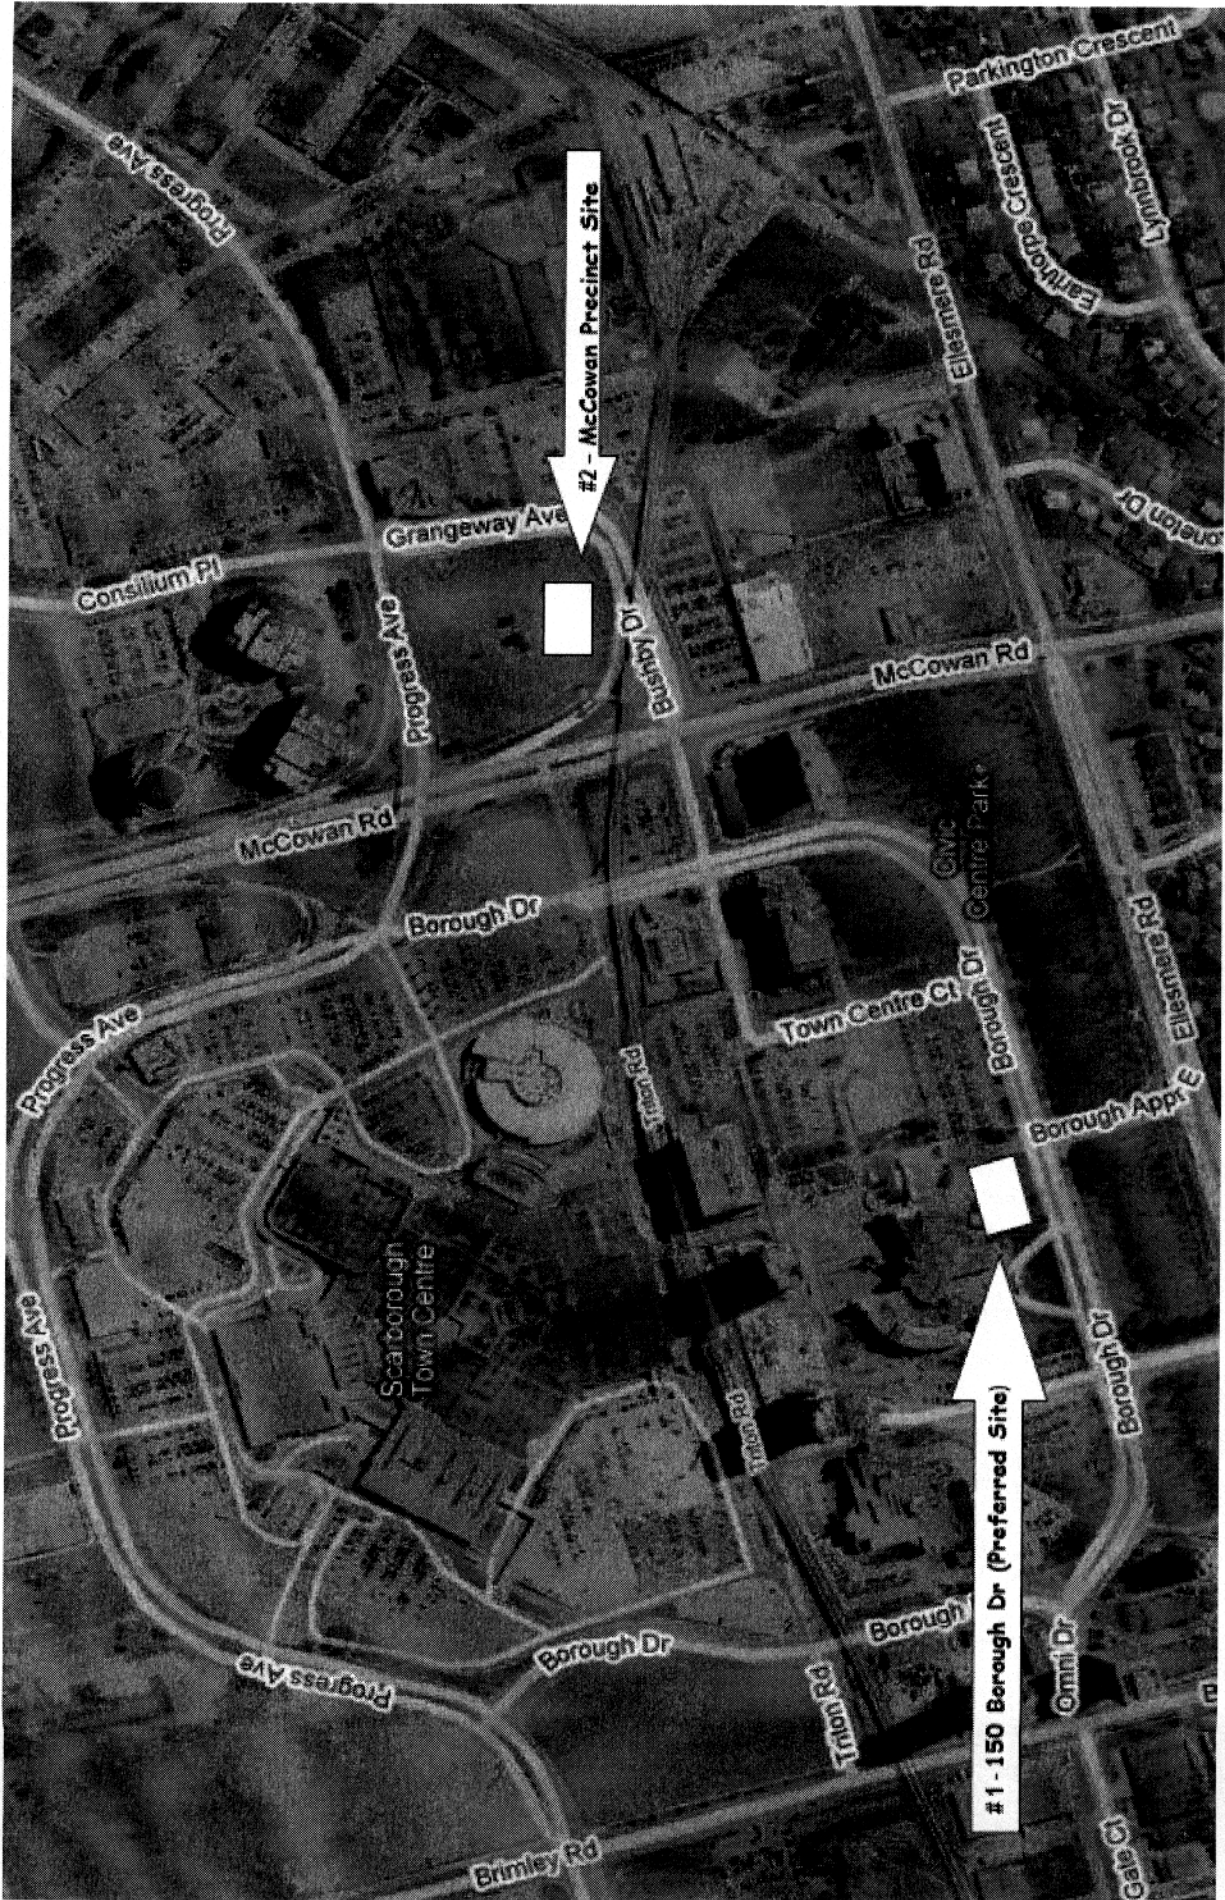

TORONTO PUBLIC LIBRARY  
SCARBOROUGH CENTRE MAP - 150 BOROUGHD DR. AND MCCOWAN PRECINCT

Figure 1 150 Borough Dr.