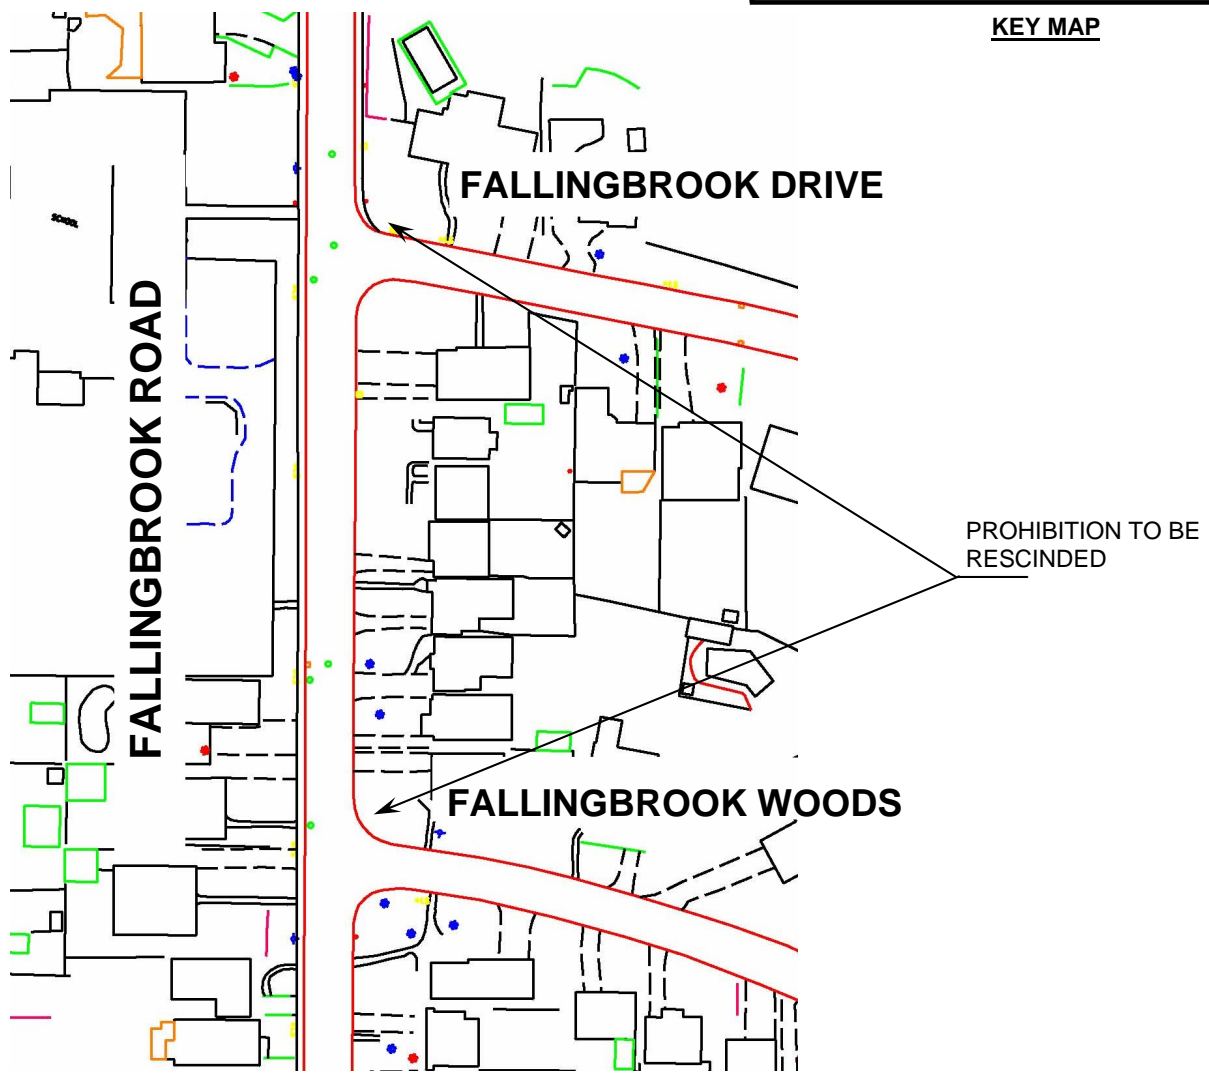

KEY MAP

TRANSPORTATION SERVICES

TRAFFIC OPERATIONS
Scarborough District

SCALE	NTS
DATE	FEB./2009
DRAFTING	MR

**RESCIND TURNING PROHIBITIONS ALONG
FALLINGBROOK ROAD**

FILE NUMBER: D09-3148178	
ATTACHMENT 2	WARD 36