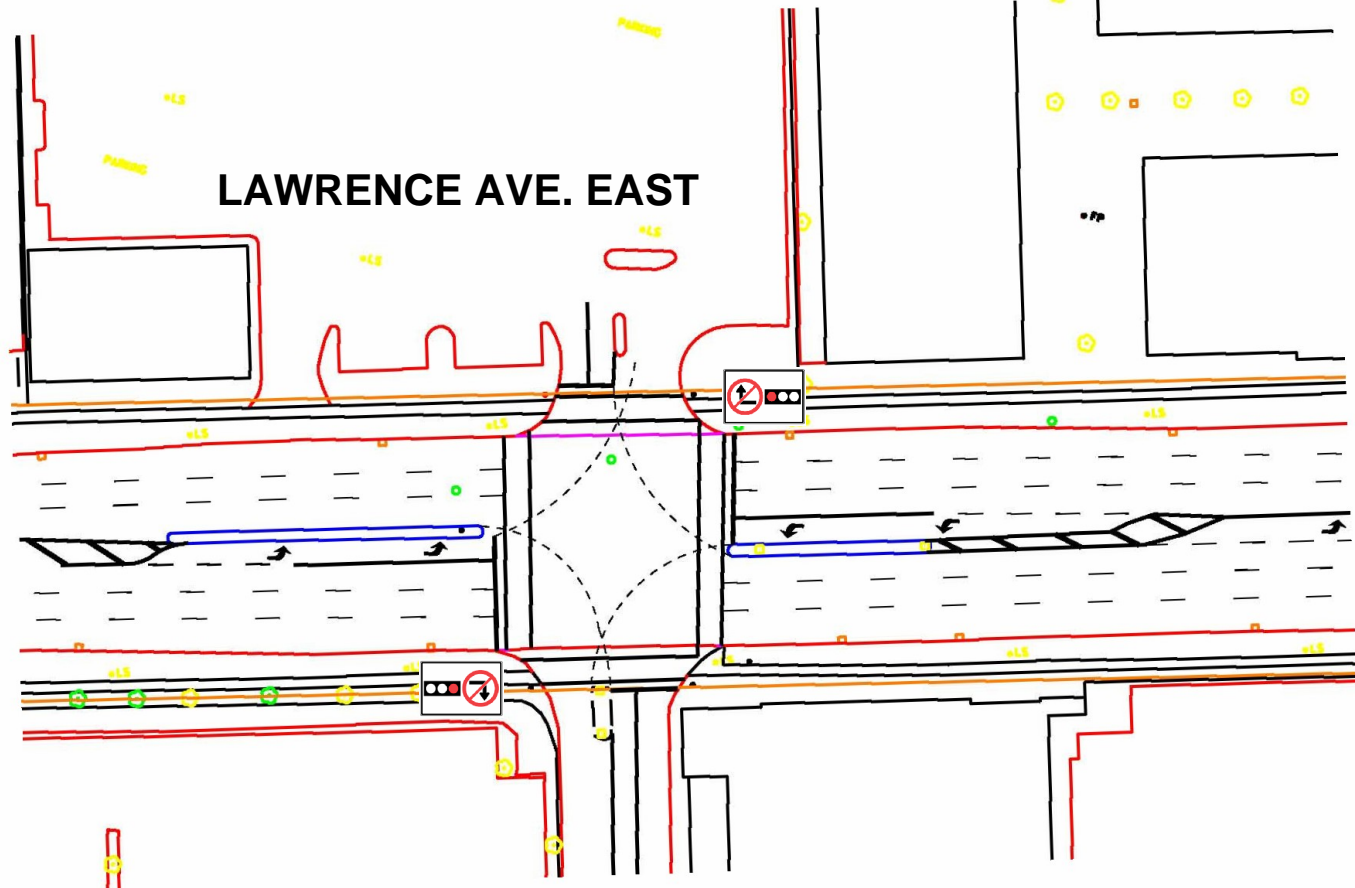

KEY MAP

LAWRENCE AVE. EAST

CEDARBRAE MALL

LEGEND

PROPOSED "NO RIGHT TURN ON RED"

 TRANSPORTATION SERVICES		TRAFFIC OPERATIONS Scarborough District		
SCALE	NTS	TURN PROHIBITION "NO RIGHT TURN ON RED" 165 METRES WEST OF MARKHAM RD.		
DATE	OCT. 2009			FILE NUMBER: D09-3295836
DRAFTING	MR			ATTACHMENT 1