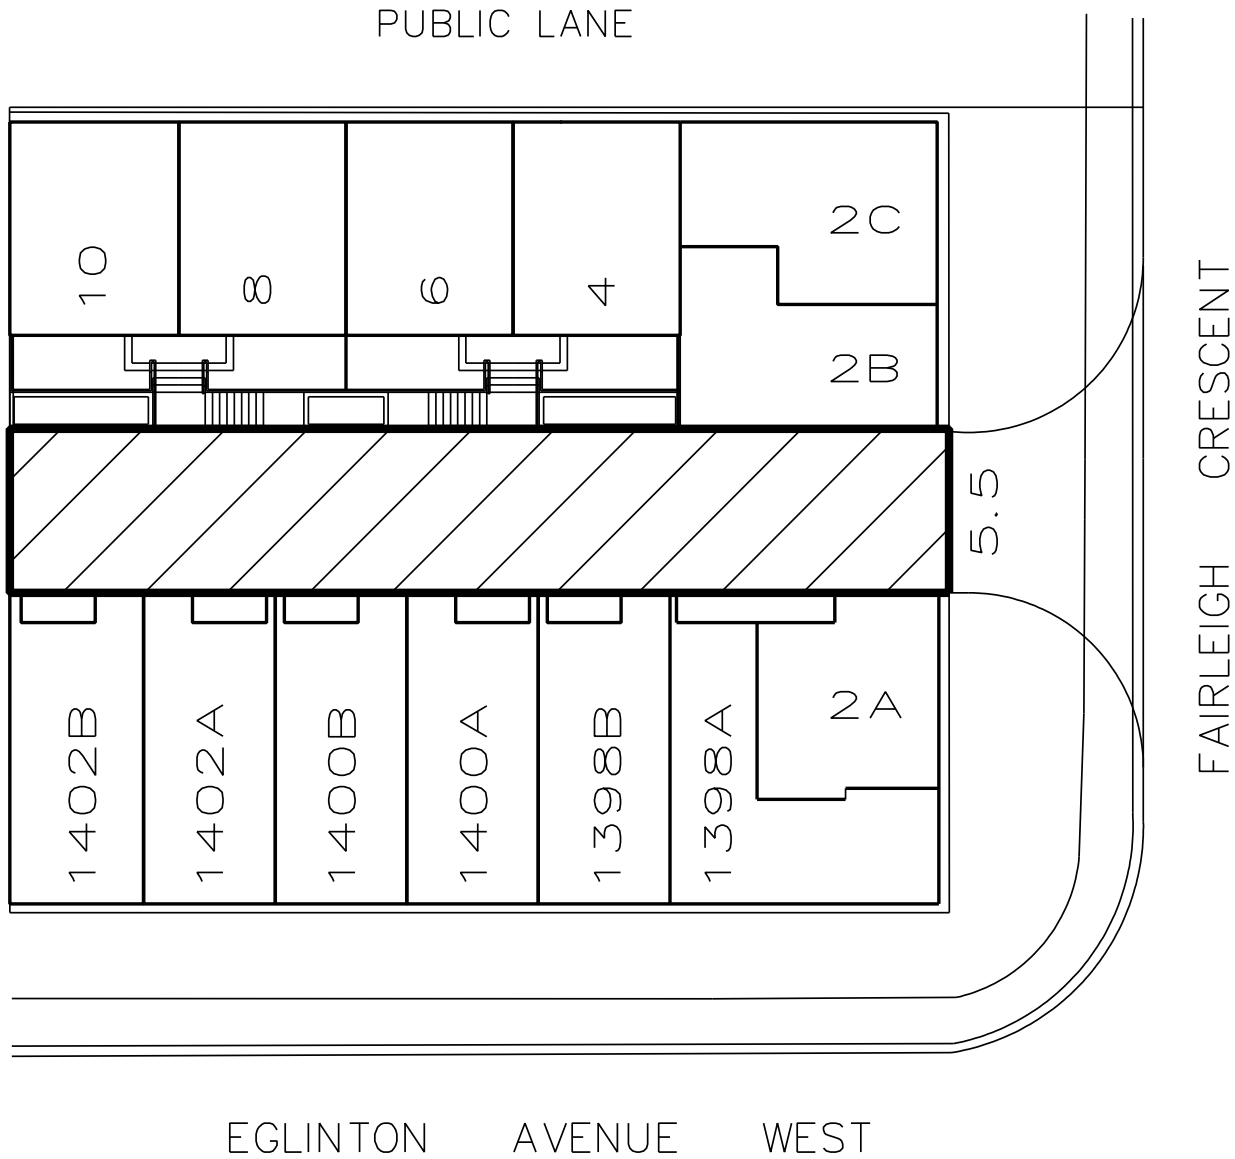

Attachment No. 1

PROPOSED PRIVATE LANE TO BE NAMED "TONY GRANDE LANE"

CITY OF TORONTO
SURVEY AND MAPPING SERVICES
WARD 21 MARCH 24, 2009
TONYGRANDE.DGN MAP:49L-12
FILE:1902.22.21 DRAWN:B.HALL