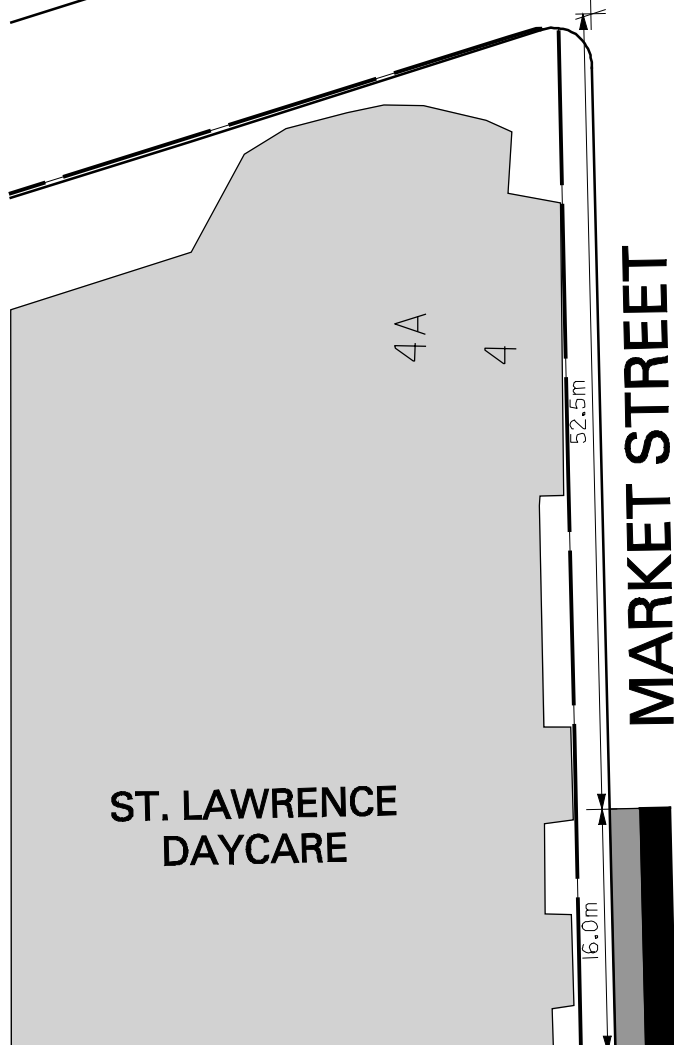

THE ESPLANADE

WILTON STREET

LEGEND

-  EXISTING MAXIMUM 10 MINUTE PARKING, 7:30a.m. - 10:30a.m., 11:30a.m. - 1:30p.m., AND 4:00p.m. - 6:00p.m., MONDAY - FRIDAY TO BE RESCINDED
-  EXISTING NO STANDING 10:30a.m. - 11:30a.m AND 1:30p.m.- 4:00p.m., MONDAY - FRIDAY TO BE RESCINDED
-  EXISTING NO PARKING 6:00p.m. - 7:30a.m., MONDAY - FRIDAY TO REMAIN
-  PROPOSED MAXIMUM 10 MINUTE PARKING 7:30a.m. - 6:00p.m., MONDAY - FRIDAY

NOTE:
INFORMATION ON THIS PLAN IS BASED ON OFFICE RECORDS AND IS SUBJECT TO FIELD VERIFICATION.

ALL DIMENSIONS ARE APPROXIMATE.

MARKET STREET PROPOSED EXTENSION OF SHORT TERM PARKING ZONE HOURS