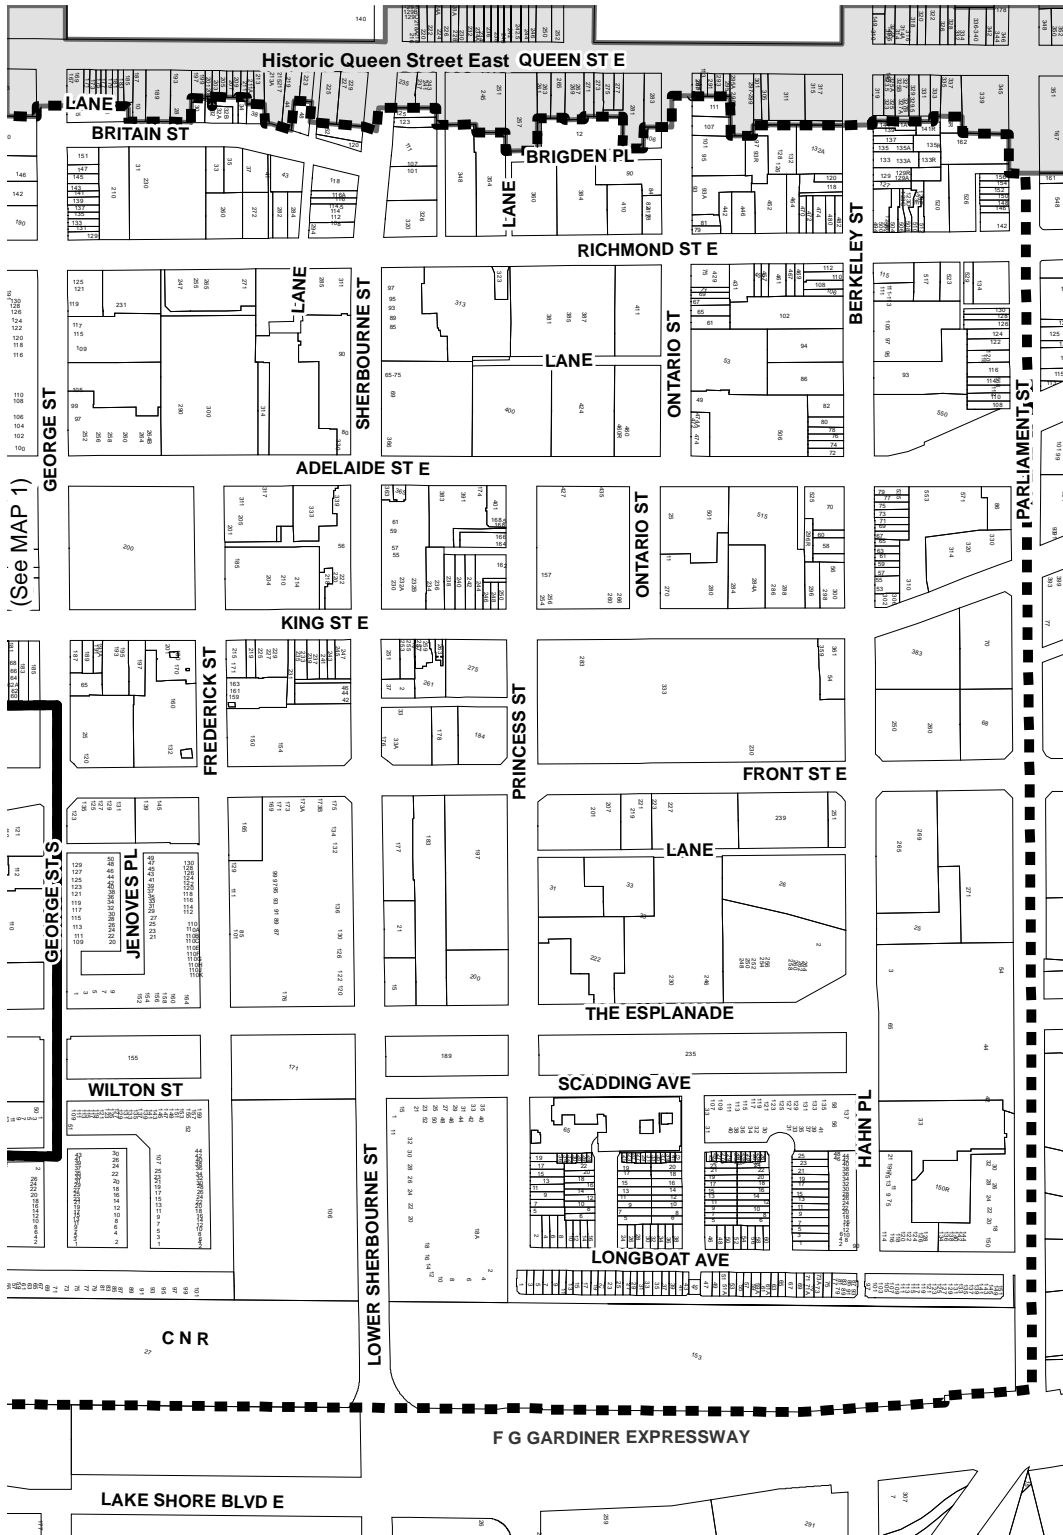

-  Existing BIA
-  Proposed Expansion
-  Surrounding BIAs

CITY OF TORONTO
 GEOSPATIAL COMPETENCY CENTRE
 18 D'YAS RD., 4TH FLOOR
 TORONTO, ON M5V 1V5
 TEL: 416-392-7755, FAX: 416-392-0081
 Map File: SitLawrenceMkt_exp2010_rpt1.mxd
 Created by: W. Silva
 July 2010

(See MAP 1)

-  Existing BIA
-  Proposed Expansion
-  Surrounding BIAs

CITY OF TORONTO
 GEOSPATIAL COMPETENCY CENTRE
 18 Dyas Rd, 4th Floor
 Toronto, ON M3B 1V5
 Tel: 416-392-7755, Fax: 416-392-0081
 Map File: StLawrenceMkt_exp2010_rpt2.mxd
 Created by: W. Silva
 July 2010