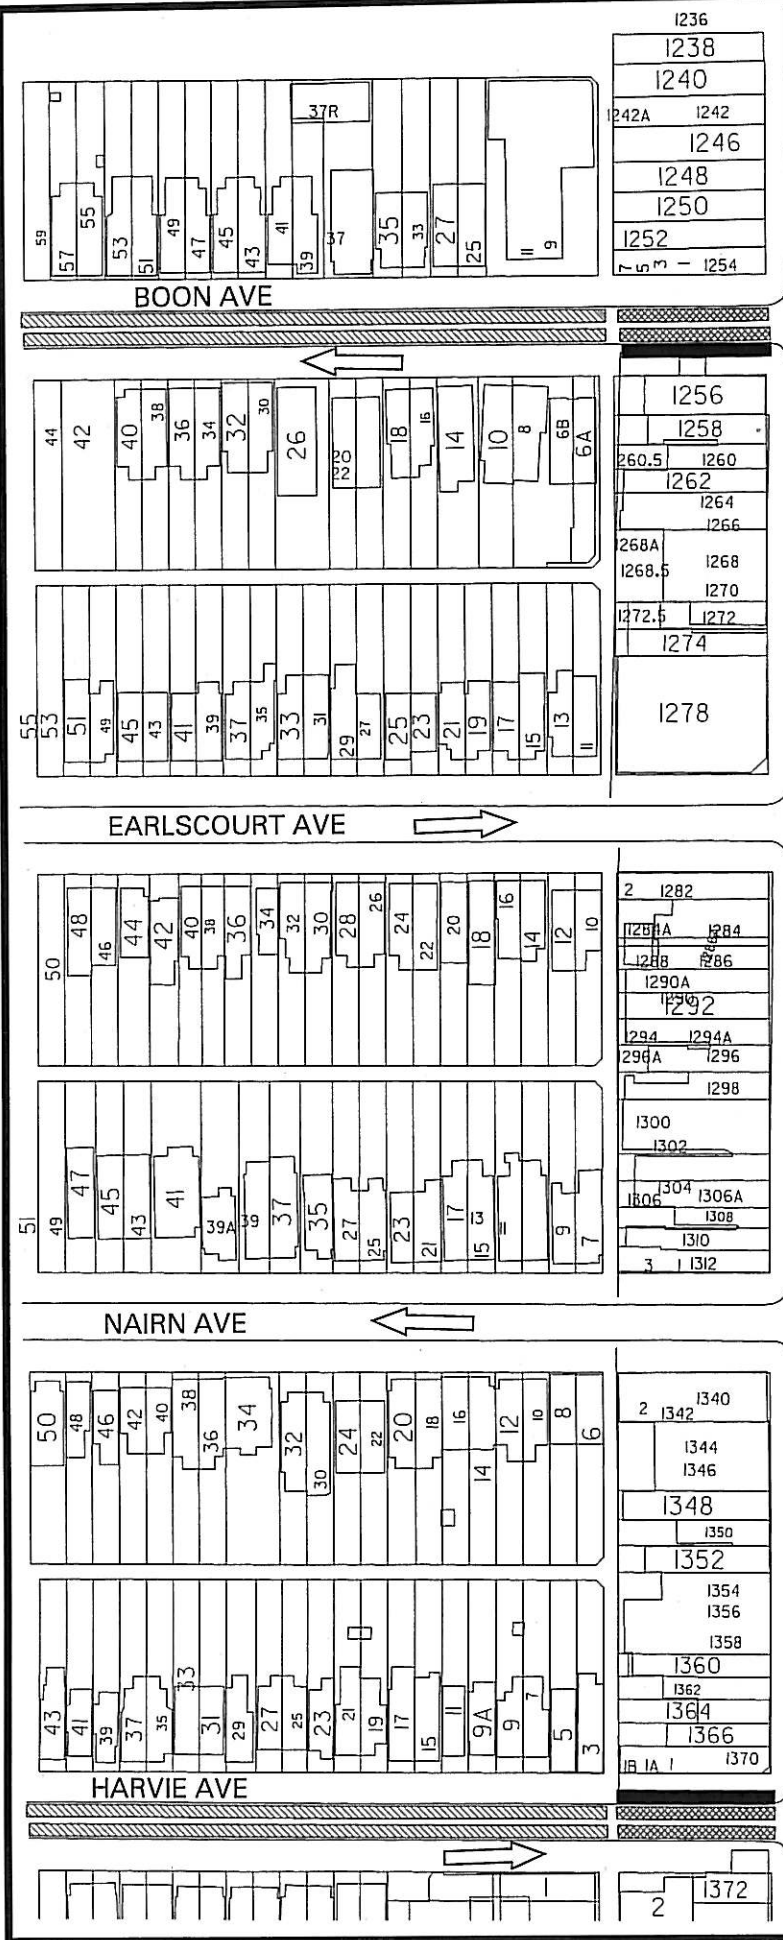

Glenholme Avenue Proposed Pay and Display

Boon Avenue and Harvie Avenue Proposed Pay and Display

Proposed Pay and Display to replace existing "No Standing Anytime"

Existing Permit Parking 12:01 a.m. to 7:00 a.m. and Alternate Side Parking

Existing "No Standing Anytime"

Appendix A

Parking Regulations to be Implemented

Parking Machines

Highway	Side	Between	Hours (daily as Indicated below)	Fee/Time Limit	Maximum Parking Period
Glenholme Avenue	East	St. Clair Avenue West and a point 36.6 metres further north thereof	8:00 a.m. to 9:00 p.m., Monday to Saturday; 1:00 p.m. to 9:00 p.m. Sunday	\$1.50 for 1 hour	3 hours
Glenholme Avenue	East	St. Clair Avenue West and the first lane south	8:00 a.m. to 9:00 p.m., Monday to Saturday; 1:00 p.m. to 9:00 p.m. Sunday	\$1.50 for 1 hour	3 hours
Boon Avenue	West	St. Clair Avenue West and the first lane south	8:00 a.m. to 9:00 p.m., Monday to Saturday; 1:00 p.m. to 9:00 p.m. Sunday	\$1.50 for 1 hour	3 hours
Harvie Avenue	East	St. Clair Avenue West and the first lane south	8:00 a.m. to 9:00 p.m., Monday to Saturday; 1:00 p.m. to 9:00 p.m. Sunday	\$1.50 for 1 hour	3 hours

Parking Regulations to be Rescinded

No Standing Certain Times

Highway	Side	Between	Prohibited Times or Days
Boon Avenue	Both	St. Clair Avenue West and the first lane north	Anytime
Harvie Avenue	East	St. Clair Avenue West and the first lane north	Anytime

Boon Avenue, north of St. Clair Avenue West, looking north.

Glenholme Avenue, north of St. Clair Avenue West, looking north.

Glenholme Avenue, south of St. Clair Avenue West, looking south.

Glenholme Avenue, south of St. Clair Avenue West, looking south.