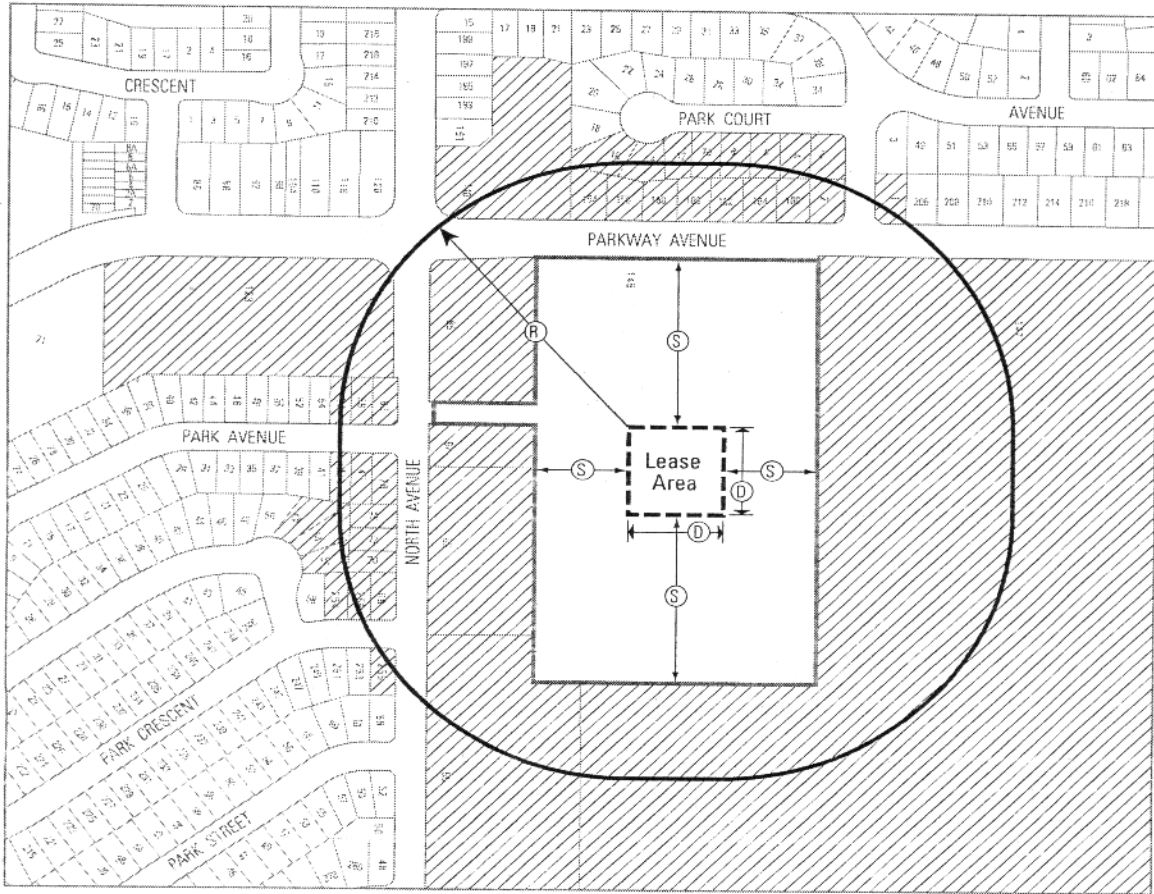

Sample Notification Radius Map

 Subject Property

 Proposed Lease Area showing:

 Dimensions of Proposed Lease Area

 Setbacks to property lines

 Notification Area showing:

 Dimension of Notification Area radius (in metres) determined by the greater of:

i) 120m radius from the Proposed Lease Area; or

ii) 3 times the Tower Height measured from the crown of the road adjacent to the Subject Property

 Properties requiring notification