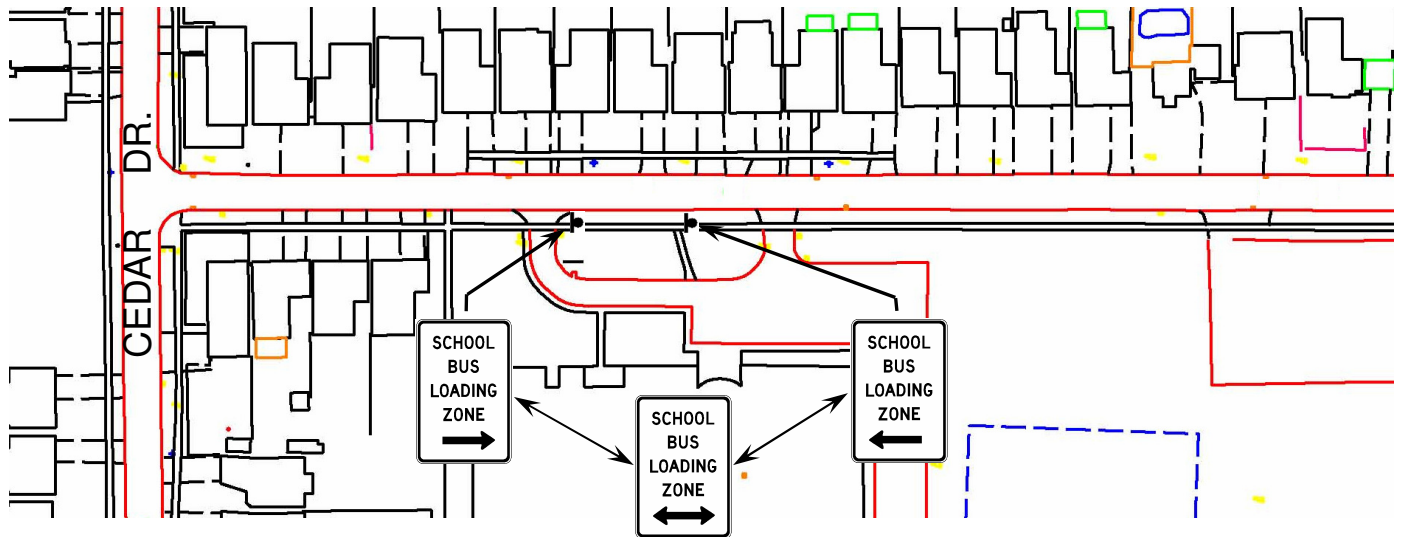

KEY MAP

GATESVIEW AVE.

CEDAR DRIVE
 JUNIOR PUBLIC
 SCHOOL
 #21 GATESVIEW AVE.

SCALE	NTS
DATE	DEC. 2009
DRAFTING	MR

PROPOSED "SCHOOL BUS LOADING ZONE"
#21 GATESVIEW AVE.

FILE NUMBER: D09-3523364	
ATTACHMENT 2	WARD 43