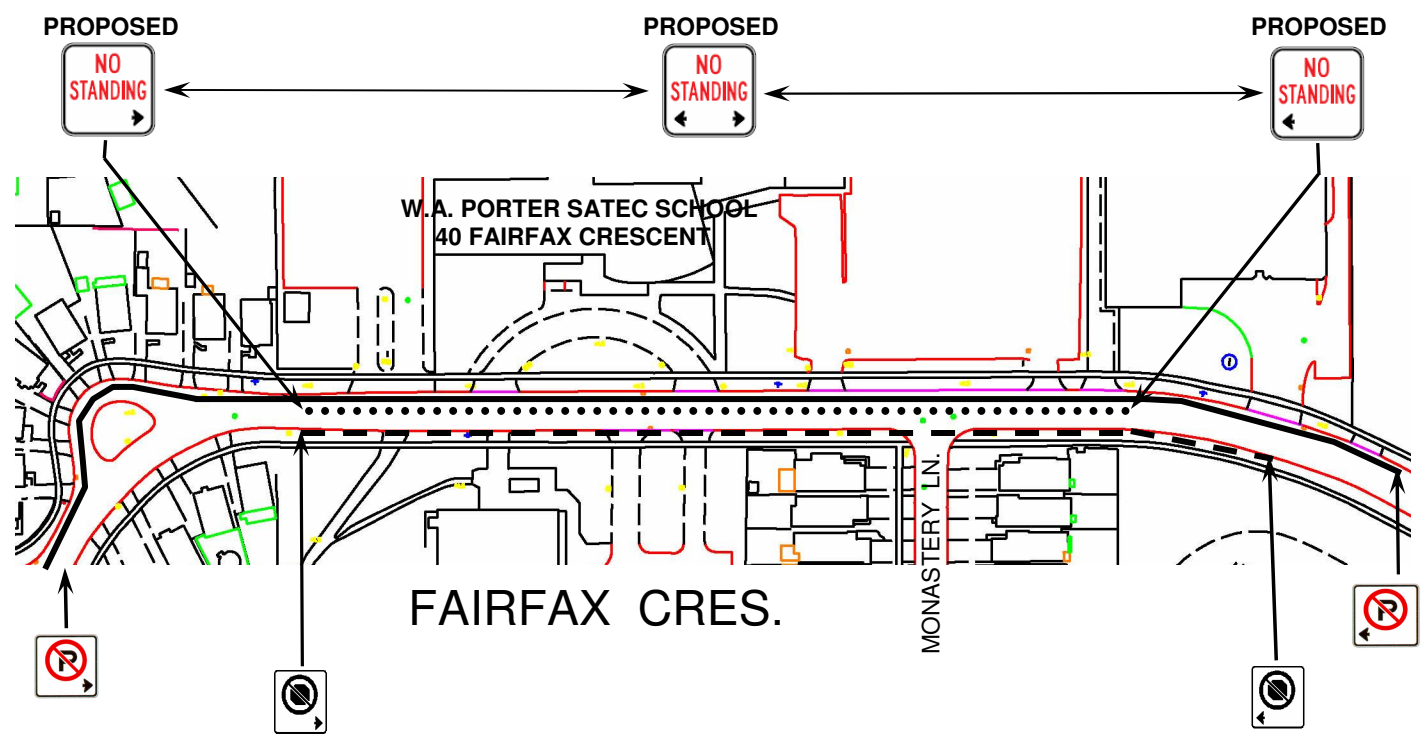

**KEY MAP**

**LEGEND**

-  — EXISTING "NO PARKING ANYTIME"
-  ..... PROPOSED "NO STANDING ANYTIME"
-  - - - EXISTING "NO STOPPING ANYTIME"

 <b>TORONTO</b> TRANSPORTATION SERVICES		TRAFFIC OPERATIONS Scarborough District	
SCALE	NTS	<b>PROPOSED NO STANDING ZONE</b> <b>FAIRFAX CRES.</b>	
DATE	DEC. 2009		
DRAFTING	MR		
		FILE NUMBER:	
		<b>D09-3415635</b>	
		ATTACHMENT	WARD
		3	35