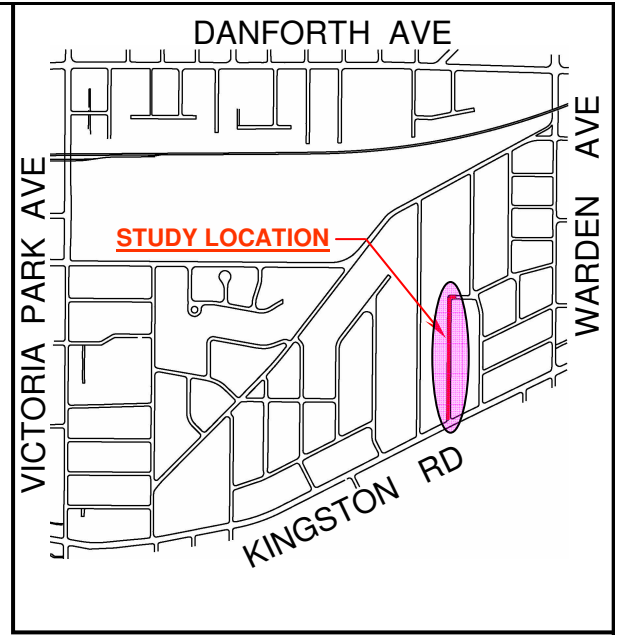

DODGE RD

38m

20m

38m

AUDREY AVE

KINGSTON RD

STUDY LOCATION

KEY MAP

LEGEND

"NO PARKING 7 AM TO 6 PM  
MONDAY TO FRIDAY"

NO PARKING ANYTIME

7 AM TO 6 PM  
MONDAY TO FRIDAY  
60 MINUTES

TRANSPORTATION SERVICES

TRAFFIC OPERATIONS  
Scarborough District

SCALE	NTS
DATE	JAN. 2010
DRAFTING	MR

**PROPOSED PARKING  
REGULATIONS AMENDMENTS  
AUDREY AVENUE AND DODGE ROAD**

FILE NUMBER: <b>D10-3588490</b>	
ATTACHMENT 3	WARD 36