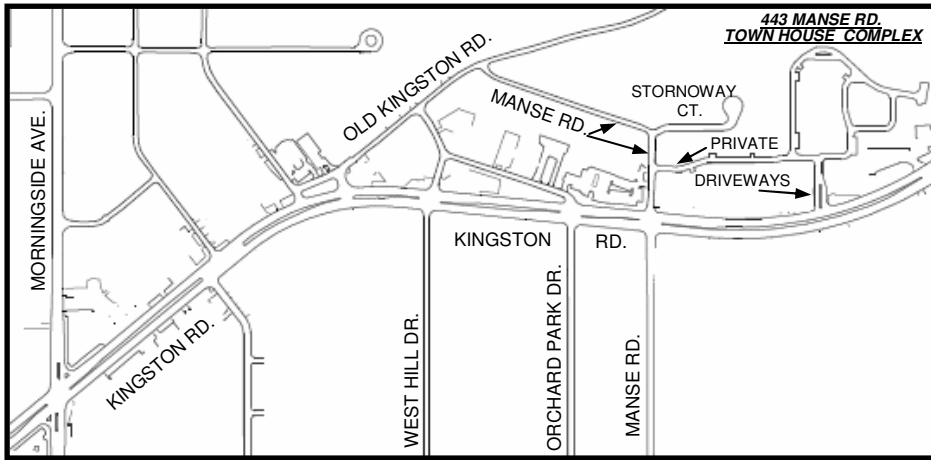

KEY MAP

LOCATION MAP

LEGEND

EXISTING STOP SIGN

EXISTING TRAFFIC CONTROL SIGNALS

TRANSPORTATION SERVICES

TRAFFIC OPERATIONS
Scarborough District

SCALE:	N.T.S.
DATE:	JULY 9, 2010
DRAFTING:	K.S.

**RESCIND TURNING PROHIBITION ALONG MANSE ROAD
AT PRIVATE DRIVEWAY TO TOWN HOUSE COMPLEX
AT # 443 MANSE ROAD (61 METRES NORTH OF KINGSTON ROAD)**

FILE NUMBER: D10-3686384	
ATTACHMENT 2	WARD 44