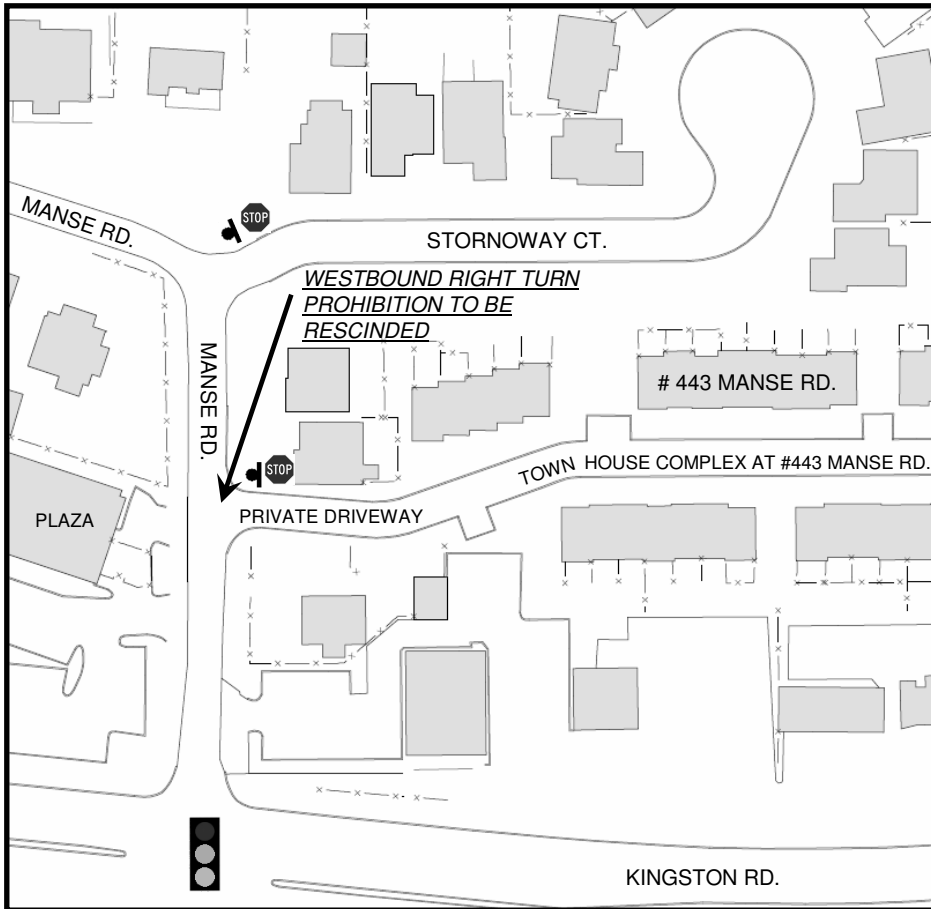

KEY MAP

LOCATION MAP

LEGEND

EXISTING STOP SIGN

EXISTING TRAFFIC CONTROL SIGNALS

TRANSPORTATION SERVICES

TRAFFIC OPERATIONS
Scarborough District

SCALE:	N.T.S.
DATE:	JULY 9, 2010
DRAFTING:	K.S.

**RESCIND TURNING PROHIBITION ALONG MANSE ROAD
AT PRIVATE DRIVEWAY TO TOWN HOUSE COMPLEX
AT # 443 MANSE ROAD (61 METRES NORTH OF KINGSTON ROAD)**

FILE NUMBER: D10-3686384	
ATTACHMENT 2	WARD 44