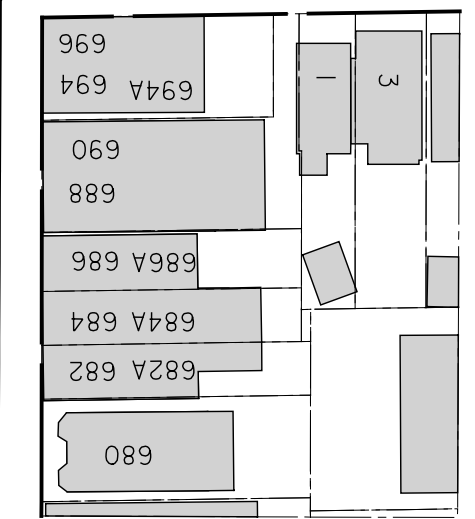

RUSHTON RD

HUMEWOOD DR

ST CLAIR AVENUE WEST

15.0m

66.0m

RUSHTON RD

CHRISTIE ST

LEGEND:

PROPOSED PARKING PROHIBITION

PARKING PROHIBITION

707 ST CLAIR AVE W

NOTE:  
INFORMATION ON THIS PLAN IS BASED  
ON OFFICE RECORDS AND IS SUBJECT  
TO FIELD VERIFICATION.