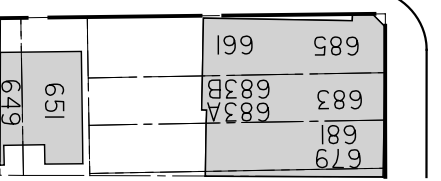

RUSHTON RD

HUMEWOOD DR

ST CLAIR AVENUE WEST

15.0m

66.0m

RUSHTON RD

CHRISTIE ST

LEGEND: