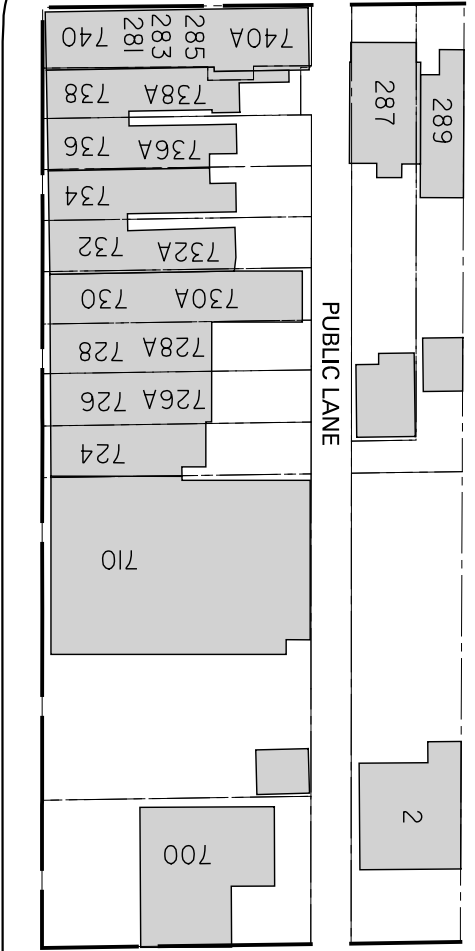

RUSHTON RD

HUMEWOOD DR

ST CLAIR AVENUE WEST

15.0m

66.0m

RUSHTON RD

CHRISTIE ST

LEGEND:

PROPOSED PARKING PROHIBITION

PARKING PROHIBITION

707 ST CLAIR AVE W

NOTE:  
INFORMATION ON THIS PLAN IS BASED  
ON OFFICE RECORDS AND IS SUBJECT  
TO FIELD VERIFICATION.