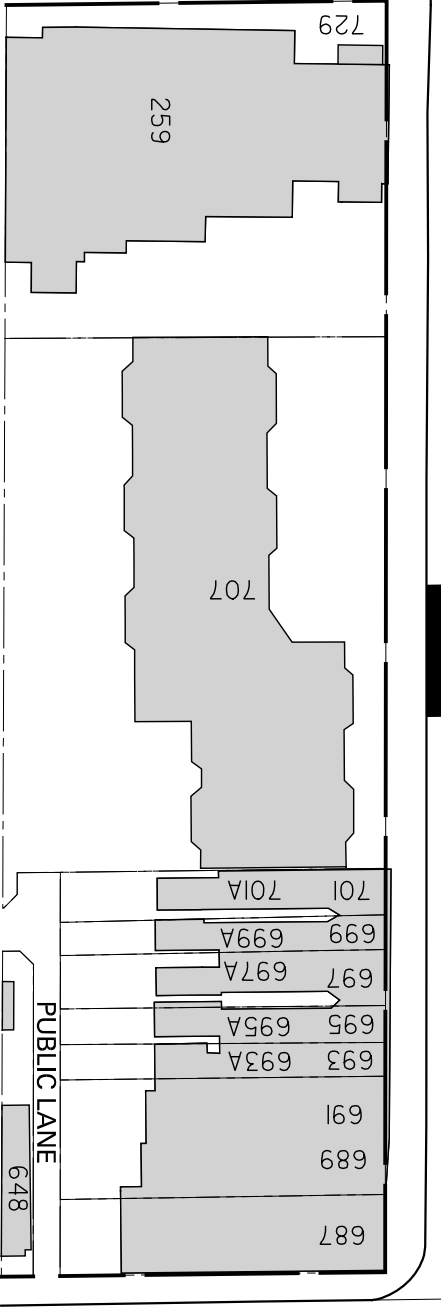

RUSHTON RD

HUMEWOOD DR

ST CLAIR AVENUE WEST

15.0m

66.0m

RUSHTON RD

CHRISTIE ST

LEGEND:

PROPOSED PARKING PROHIBITION

PARKING PROHIBITION

707 ST CLAIR AVE W

NOTE:  
INFORMATION ON THIS PLAN IS BASED  
ON OFFICE RECORDS AND IS SUBJECT  
TO FIELD VERIFICATION.