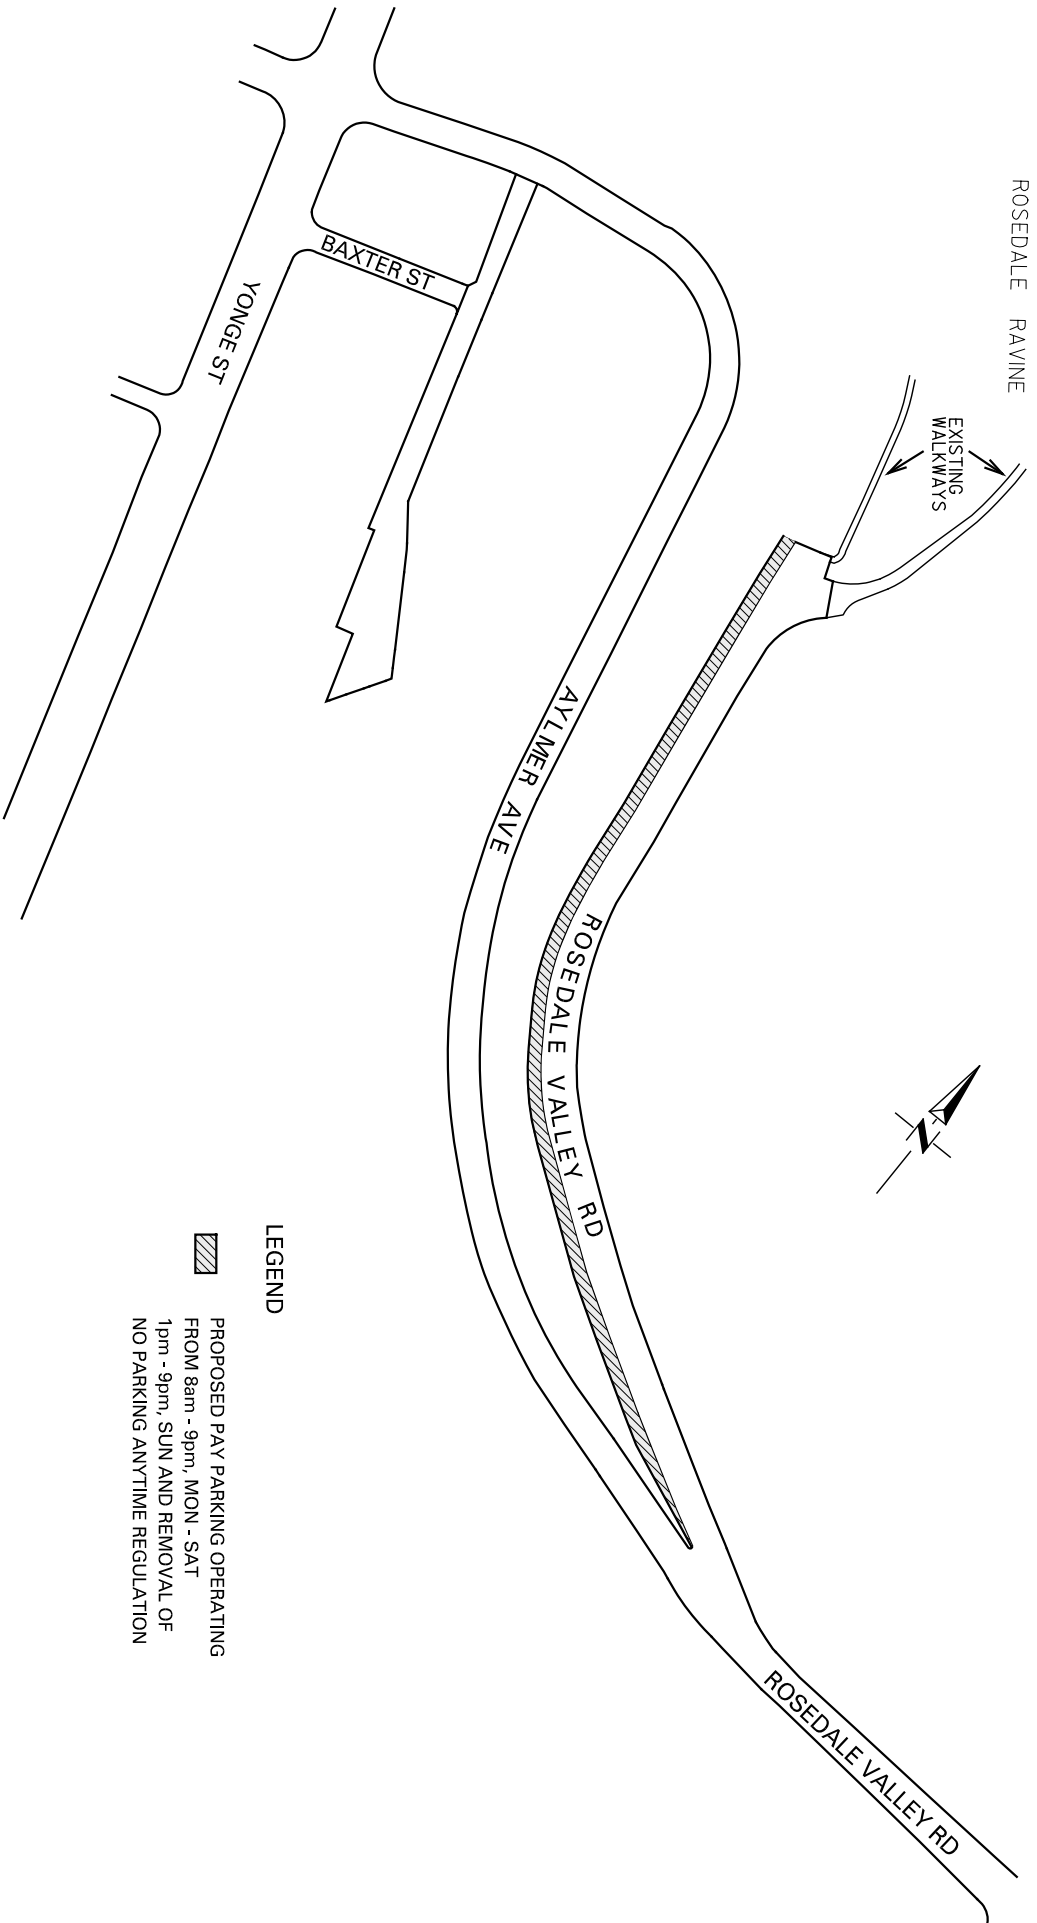

ROSEDALE RAVINE

EXISTING WALKWAYS

LEGEND

PROPOSED PAY PARKING OPERATING  
FROM 8am - 9pm, MON - SAT  
1pm - 9pm, SUN AND REMOVAL OF  
NO PARKING ANYTIME REGULATION

**ROSEDALE VALLEY ROAD:  
ALYMER AV. - NORTH LIMIT  
PROPOSED TRAFFIC REGULATIONS**