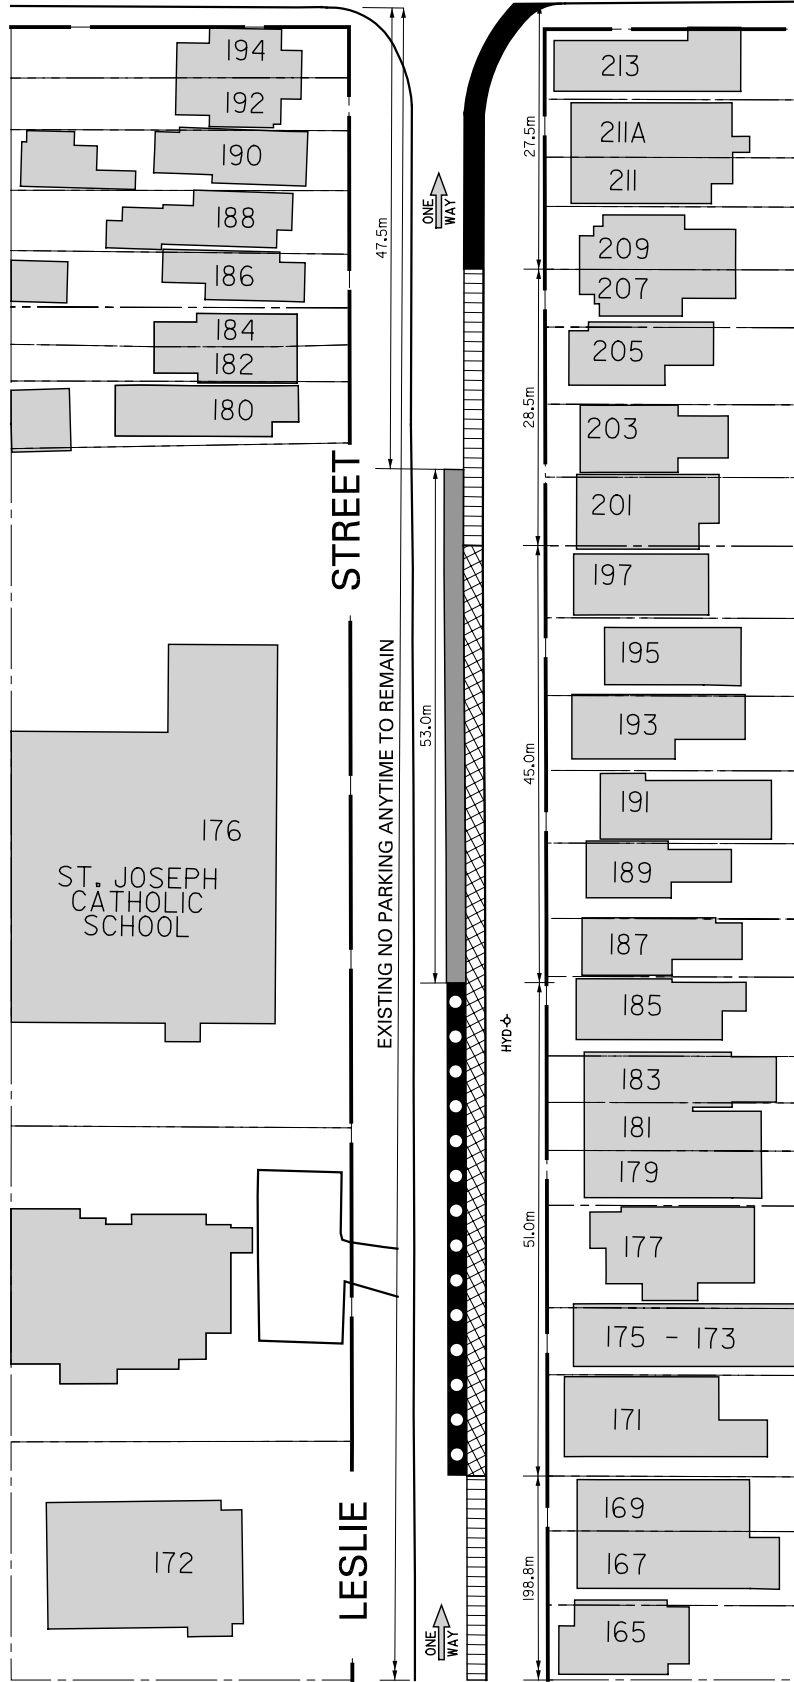

DUNDAS STREET EAST

LEGEND

- EXISTING NO PARKING ANYTIME TO REMAIN
- EXISTING 3 HOUR MAXIMUM PARKING AND EXISTING NO PARKING EXCEPT BY PERMIT 12:01 - 7a.m., DAILY TO BE AMENDED
- EXISTING STUDENT PICK-UP / DROP-OFF 10 MINUTE MAXIMUM PARKING 8:00a.m. - 9:00a.m., MON. - FRI. EXISTING NO PARKING EXCEPT BY PERMIT 12:01 - 7a.m., DAILY TO BE AMENDED
- EXISTING NO PARKING EXCEPT BY PERMIT 12:01 - 7a.m., DAILY TO BE AMENDED
- PROPOSED STUDENT PICK-UP / DROP-OFF 10 MINUTE MAXIMUM PARKING 8:00a.m. - 9:00a.m., 11:30a.m. - 1:00p.m., 3:00p.m. - 4:00p.m., MON. - FRI. EXCEPT JULY, AUGUST AND PUBLIC HOLIDAYS
- PROPOSED NO PARKING EXCEPT BY PERMIT 12:01 - 7a.m., DAILY TO BE AMENDED
- PROPOSED 3 HOUR MAXIMUM PARKING AT OTHER TIMES AND PROPOSED NO PARKING EXCEPT BY PERMIT 12:01 - 7a.m., DAILY
- PROPOSED 3 HOUR MAXIMUM PARKING AT OTHER TIMES AND PROPOSED NO PARKING EXCEPT BY PERMIT 12:01 - 7a.m., DAILY TO BE AMENDED

LESLIE STREET SOUTH OF DUNDAS STREET EAST ST. JOSEPH CATHOLIC SCHOOL PROPOSED AMENDMENT TO EXISTING STUDENT PICK-UP / DROP-OFF ZONE

NOTE:
INFORMATION ON THIS PLAN IS BASED
ON OFFICE RECORDS AND IS SUBJECT
TO FIELD VERIFICATION.
ALL DIMENSIONS ARE APPROXIMATE.