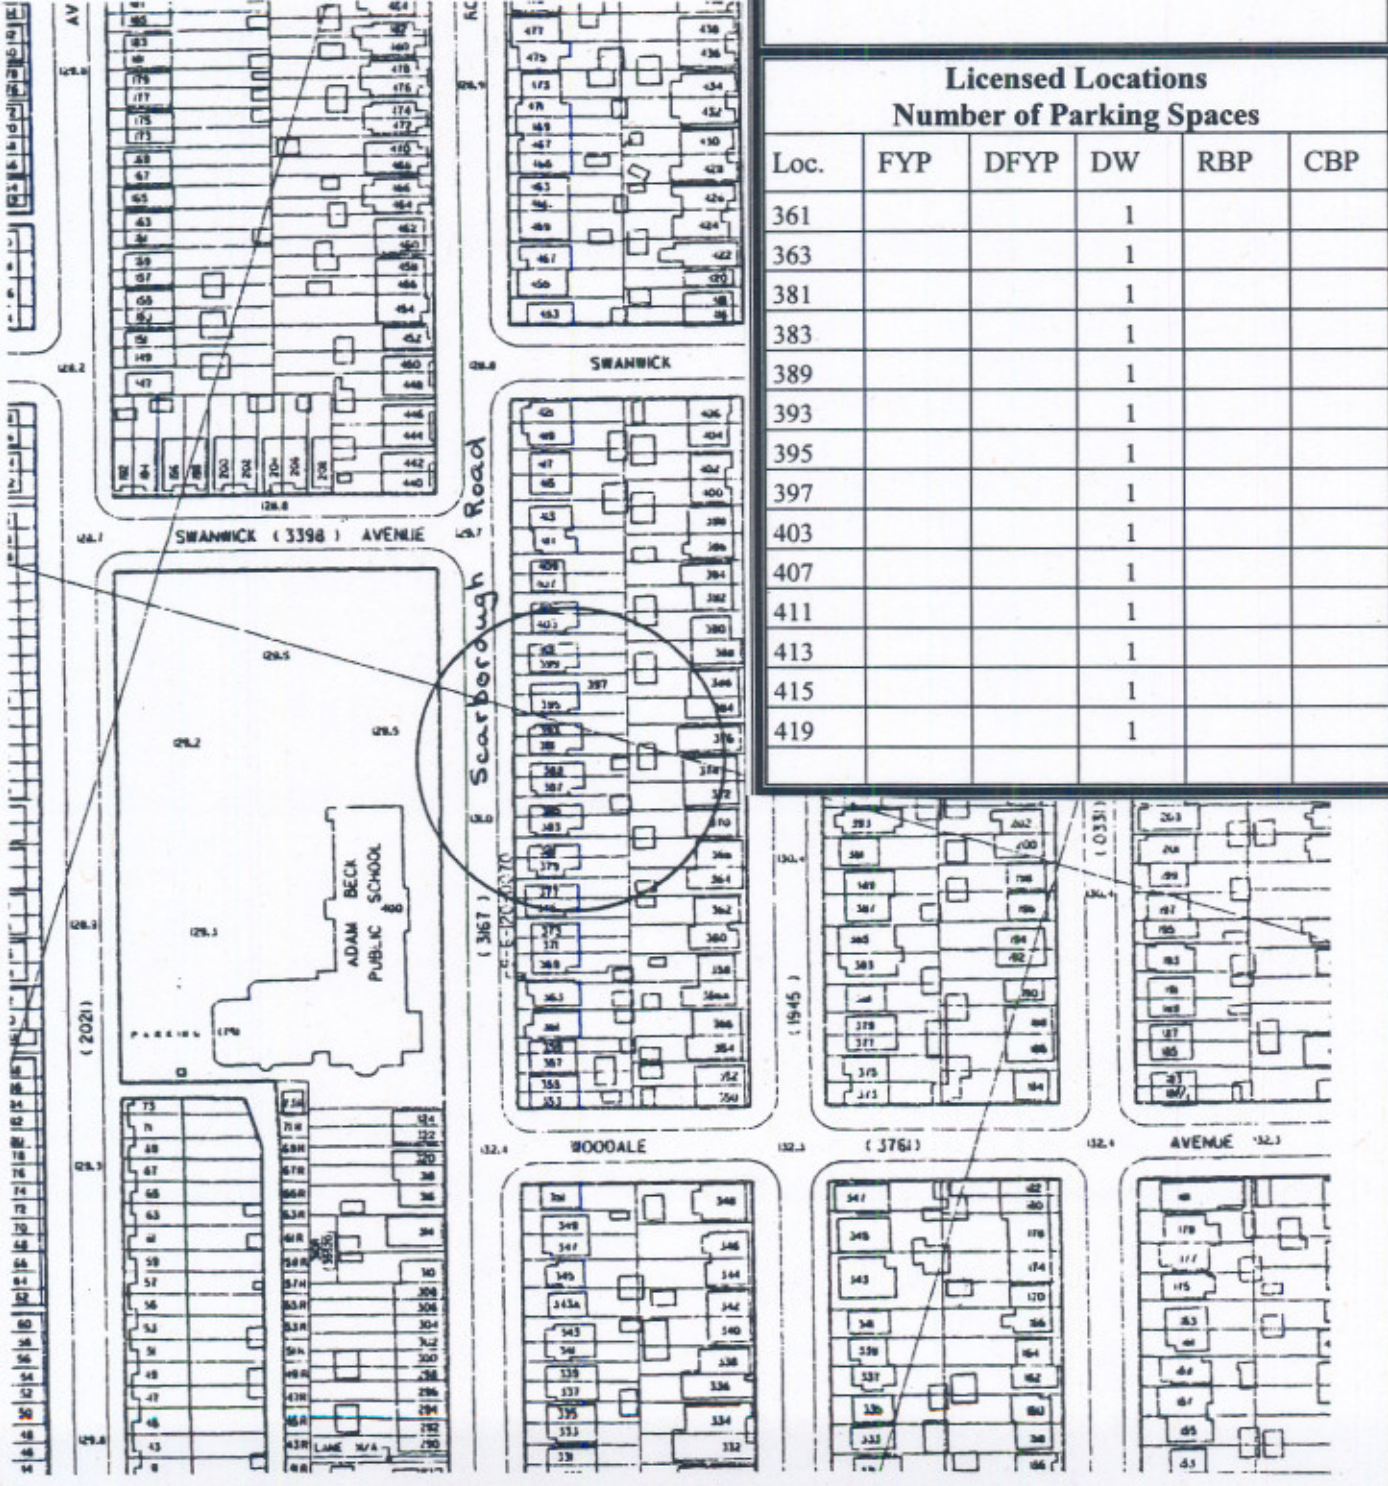

Front Yard Parking Appeal
393 Scarborough Road

APPENDIX "B"

Licensed Locations
Number of Parking Spaces

Loc.	FYP	DFYP	DW	RBP	CBP
361			1		
363			1		
381			1		
383			1		
389			1		
393			1		
395			1		
397			1		
403			1		
407			1		
411			1		
413			1		
415			1		
419			1		