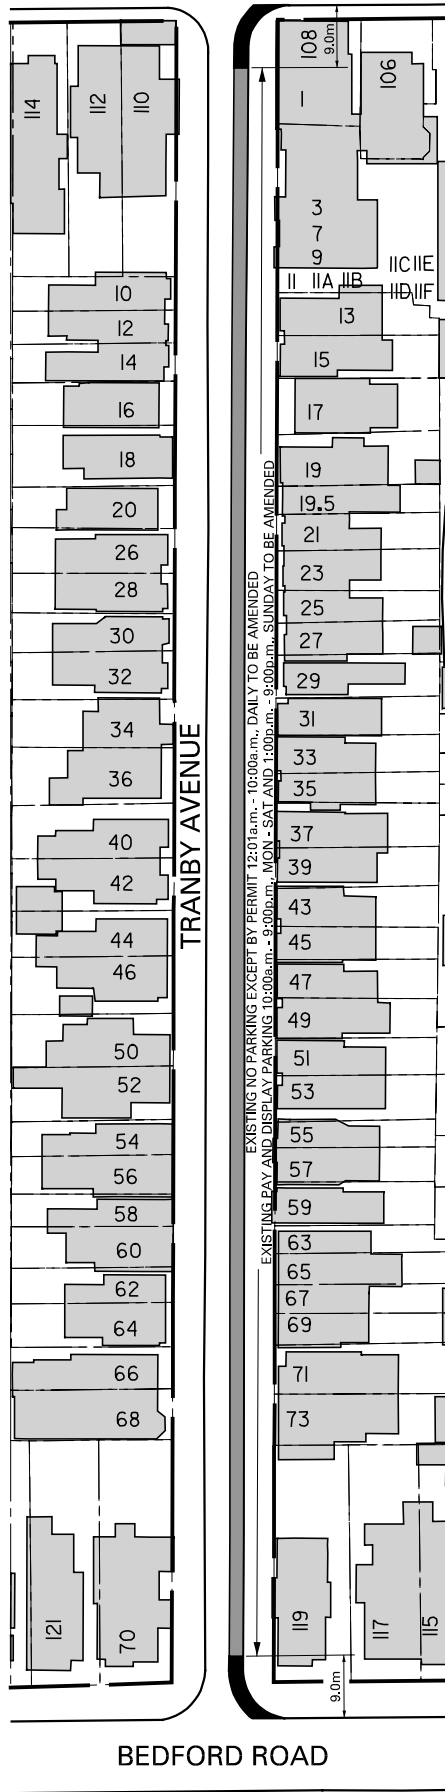

AVENUE ROAD

**NOTE:**

INFORMATION ON THIS PLAN IS BASED ON OFFICE RECORDS AND IS SUBJECT TO FIELD VERIFICATION.

ALL DIMENSIONS ARE APPROXIMATE.

**LEGEND**

PROPOSED EXTENSION OF PERMIT PARKING HOURS TO OPERATE 6:00p.m. - 10:00a.m., DAILY AND REDUCTION OF PAY AND DISPLAY PARKING HOURS OF OPERATION TO BE 10:00a.m. - 6:00p.m., MON - SAT AND 1:00p.m. - 6:00p.m., SUNDAY

# TRANBY AVENUE AVENUE ROAD - BEDFORD ROAD PROPOSED AMENDMENTS TO EXISTING PARKING REGULATIONS