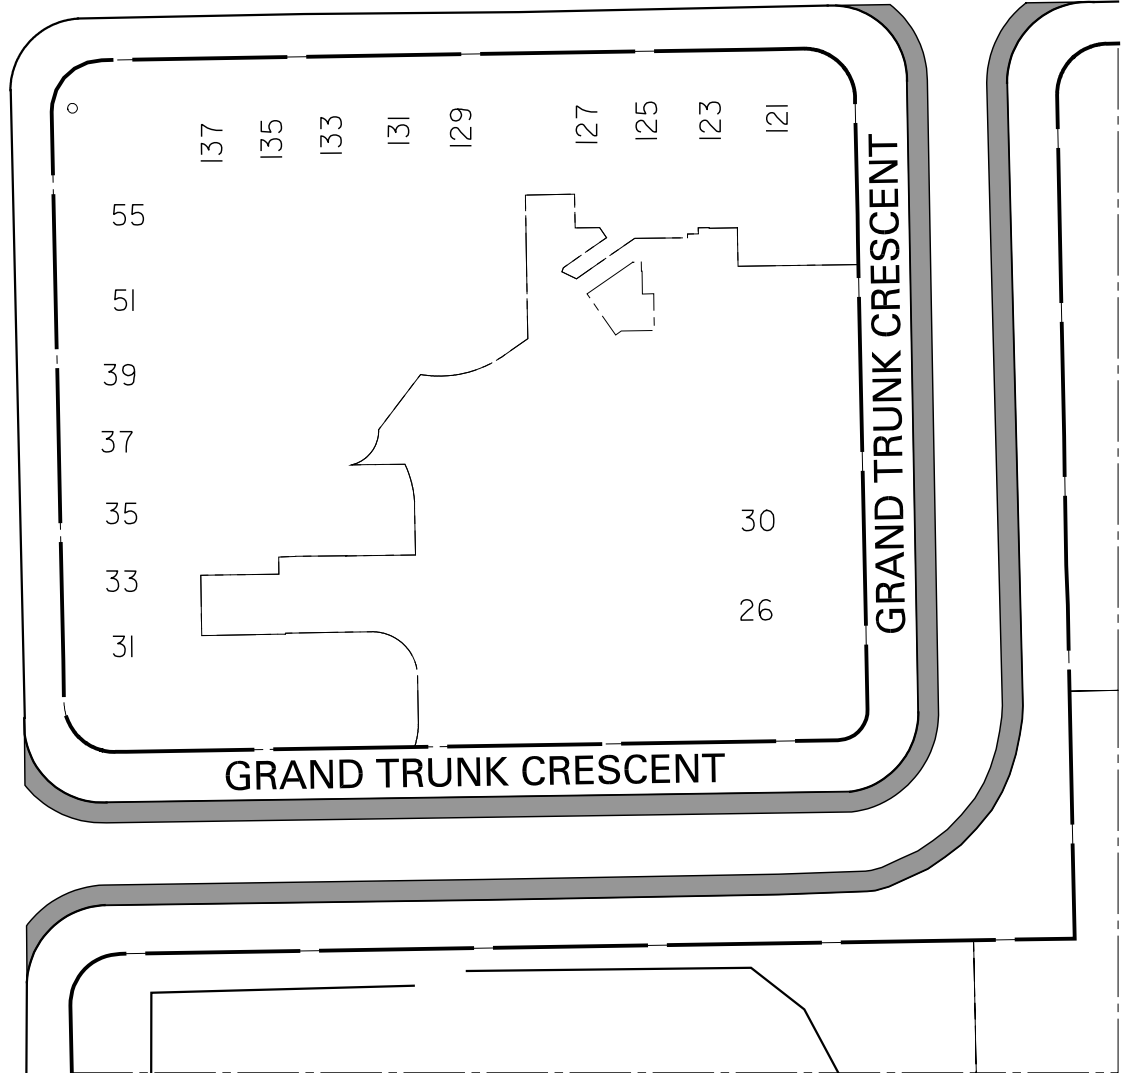

BREMNER BOULEVARD

LOWER SIMCOE STREET

GRAND TRUNK CRESCENT

GRAND TRUNK CRESCENT

LEGEND

PROPOSED NO PARKING ANYTIME

NOTE:

INFORMATION ON THIS PLAN IS BASED ON OFFICE RECORDS AND IS SUBJECT TO FIELD VERIFICATION.

**GRAND TRUNK CRESCENT
 BREMNER BOULEVARD - LOWER SIMCOE STREET
 PROPOSED NO PARKING ANYTIME**