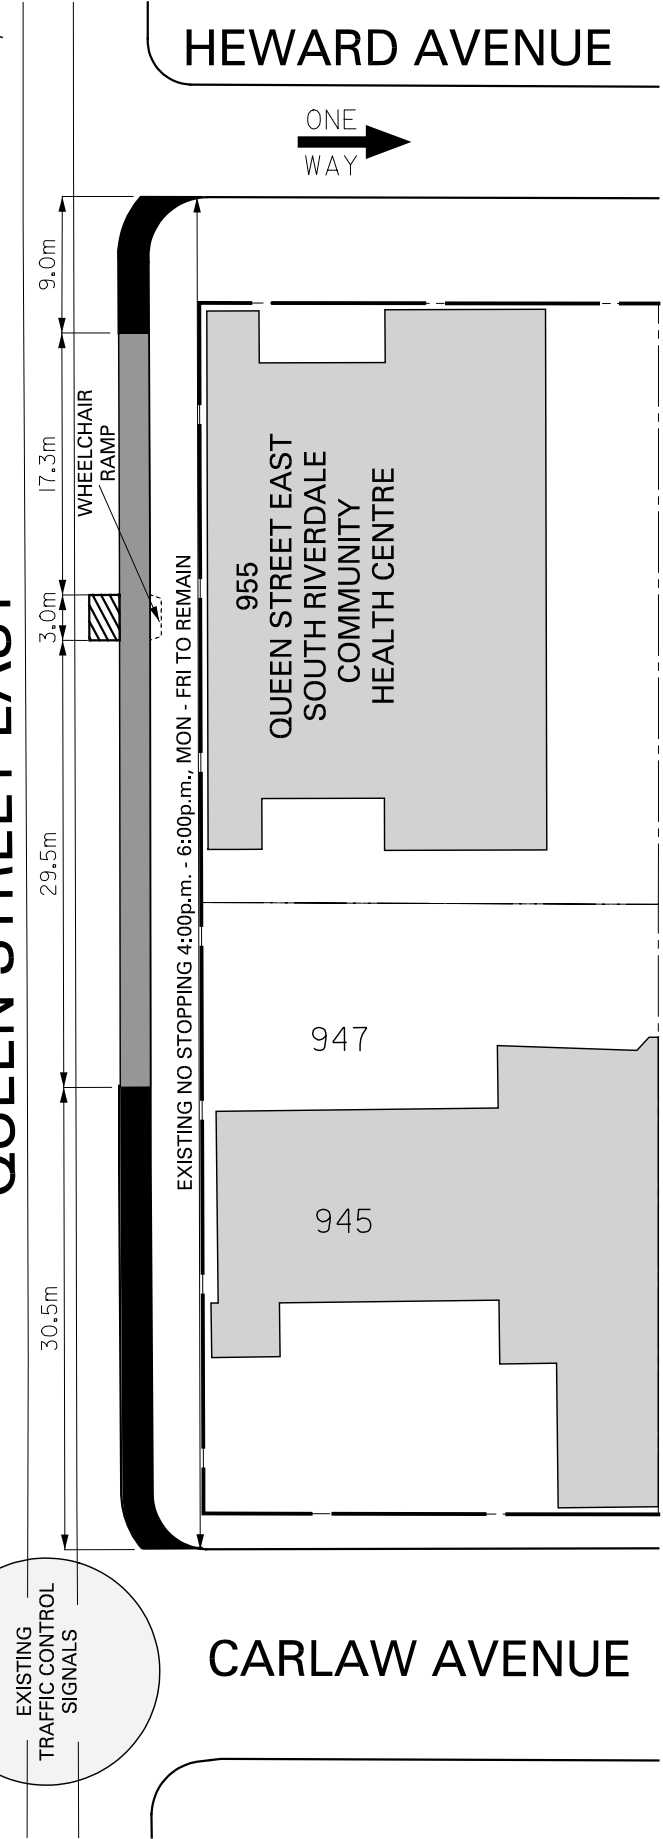

QUEEN STREET EAST

HEWARD AVENUE

ONE WAY
→

EXISTING TRAFFIC CONTROL SIGNALS

CARLAW AVENUE

NOTE:
 INFORMATION ON THIS PLAN IS BASED ON OFFICE RECORDS AND IS SUBJECT TO FIELD VERIFICATION.
 ALL DIMENSIONS ARE APPROXIMATE.

- LEGEND**
-  PROPOSED NO STANDING 8:00a.m. - 4:00p.m., MON - FRI
 -  EXISTING NO PARKING ANYTIME TO REMAIN
 -  EXISTING PAY AND DISPLAY PARKING 8:00a.m. - 4:00p.m., MON - FRI 8:00a.m. - 6:00p.m., SAT AND SUNDAY
EXISTING MAXIMUM 3 HOUR PARKING AT OTHER TIMES TO REMAIN

955 QUEEN STREET EAST SOUTH RIVERDALE COMMUNITY HEALTH CENTRE PROPOSED STANDING PROHIBITION