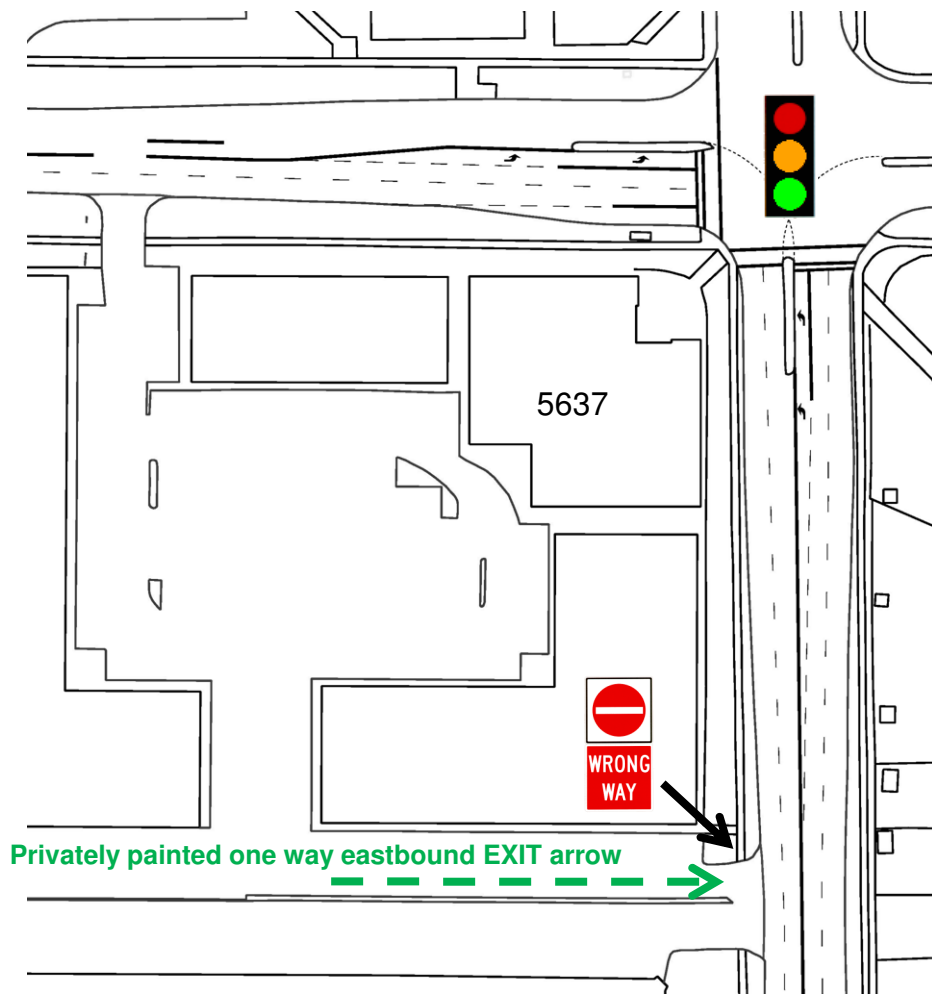

FINCH AVE.

KEY MAP

TAPSCOTT RD.

Legend

Proposed Entry Prohibited

TRANSPORTATION SERVICES

TRAFFIC OPERATIONS
Scarborough District

SCALE	NTS
DATE	AUGUST 2011
DRAFTING	DBS

**PROPOSED
ENTRY PROHIBITION
5637 FINCH AVENUE EAST**

FILE NUMBER: D11-4144159	
ATTACHMENT 2	WARD 42