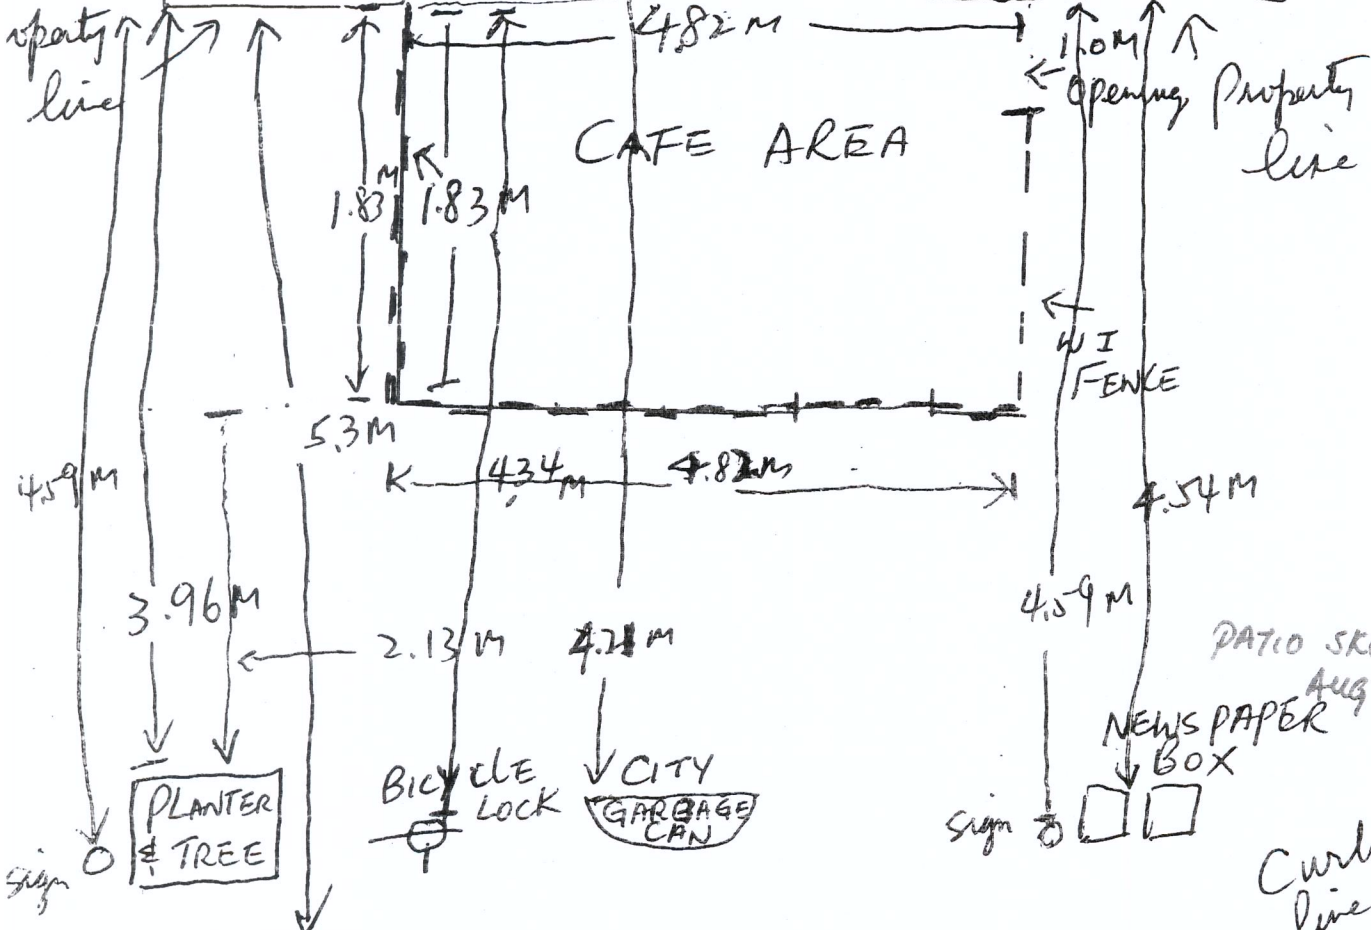

416 338 7218  
Greg Young

BACK ENTRANCE  
TO BASEMENT  
RESTAURANT

PROPERTY  
LINE ↓

1846262 ONTARIO INC.  
OP. AS WHITE SWAN  
RESTAURANT AND LOUNGE  
836 B DANFORTH AVE  
TORONTO M4J 1L6

occupy  
100% Basement  
Area

STAIRS TO  
2ND FLOOR  
ENTRANCE

STAIRS  
& GATE TO  
BASEMENT  
RESTAURANT  
ENTRANCE

STAIRS  
TO MAIN FLOOR  
ENTRANCE

26.9 M

LANGFORD AVENUE

DANFORTH AVENUE

PATIO SKETCH  
AUG 10/2011

Curb  
line ↓