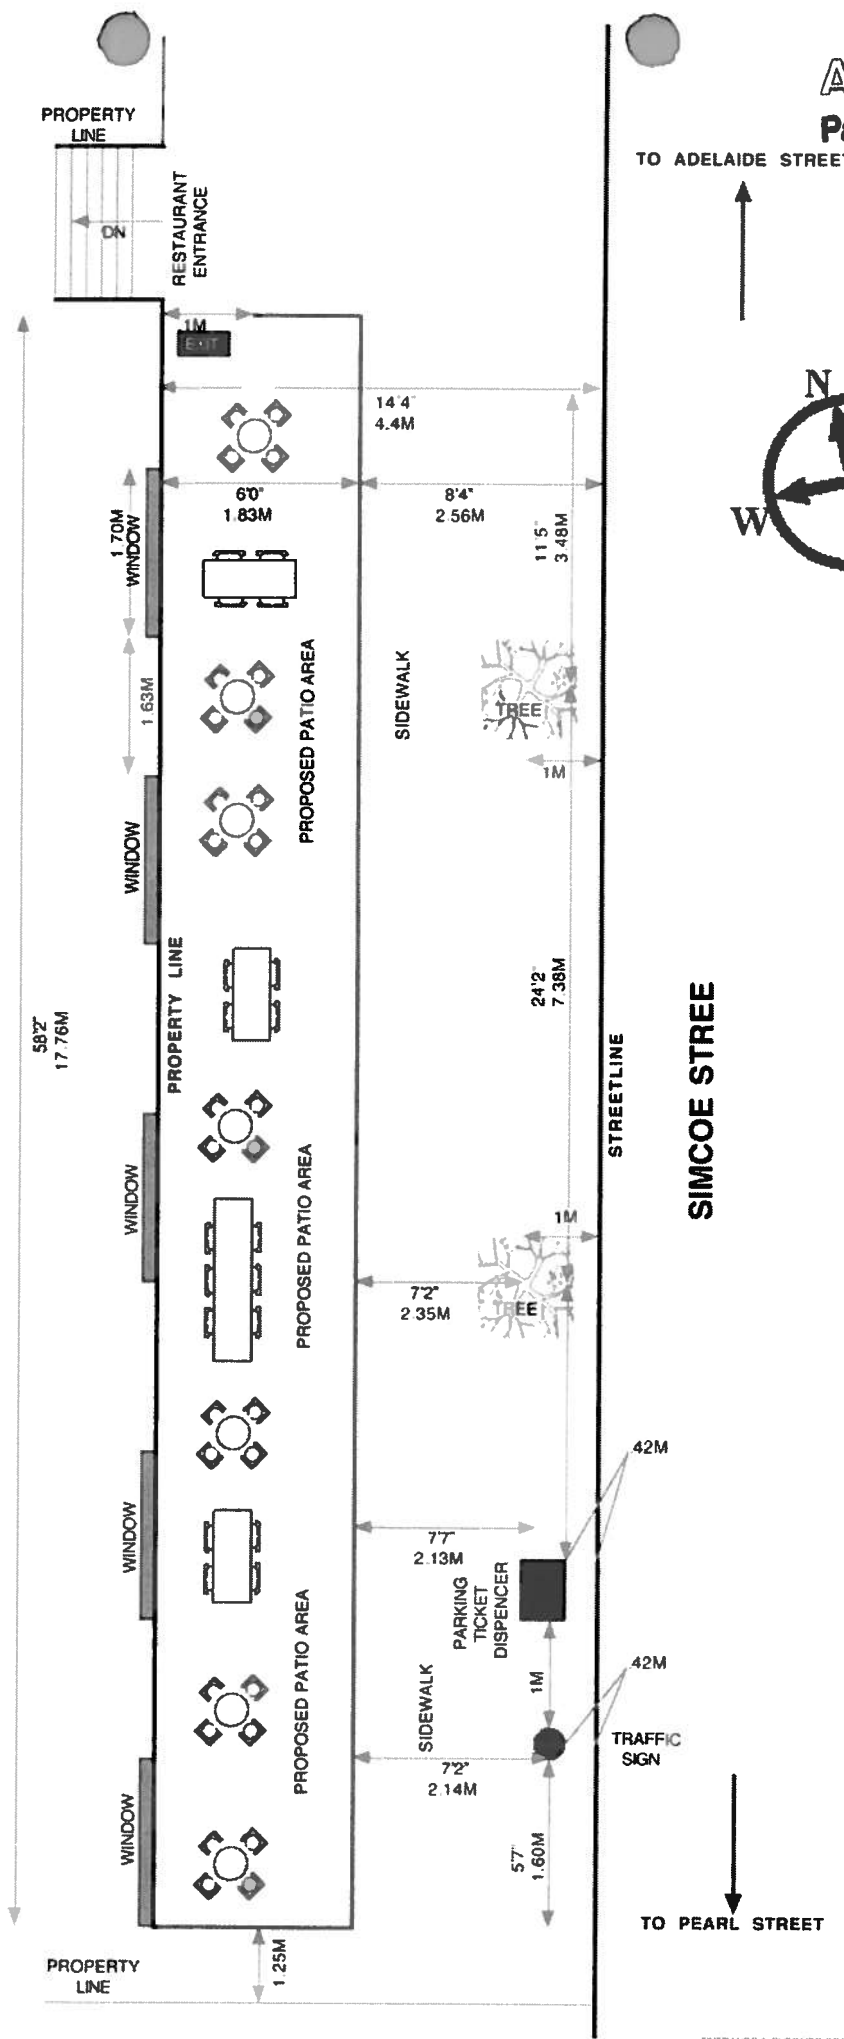

on simcoe

SIMCOE STREET TORONTO ON M5H 3G2
Unit 111
PROPOSED PATIO PLAN

ENTRANCE & CUSTOMER SEATING NOT IN SCALE
ALL MEASUREMENTS & DIMENSIONS REFERRED TO PROPERTY & ADDRESS ONLY TO BE USED AS A GUIDE

M
FINE

WNR

entertainment

M
MICHAEL'S
on smooch

FUNE
JAPANESE
CUISINE

montoed.com

P
NO PARKING
SNOW
ROUTE

P
NO PARKING
ARROW

P
PAY PARKING
ENFORCED
MON - SAT
8:00 AM - 12:00 AM
SUN
1:00 PM - 12:00 AM
*PLACES PENALTY
TICKET OR GASH